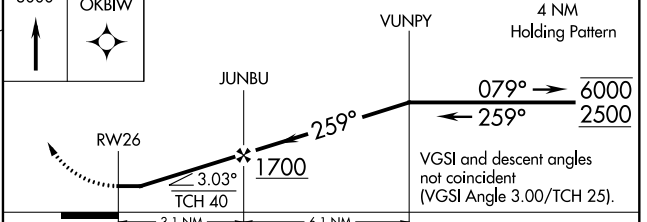

CATEGORY	A	B	C	D
LNAV MDA	1180-1	519 (600-1)	1180-1½ 519 (600-1½)	NA
CIRCLING	1180-1	512 (600-1)	1240-1½ 572 (600-1½)	NA

EC-1, 11 AUG 2022 to 08 SEP 2022

EC-1, 11 AUG 2022 to 08 SEP 2022