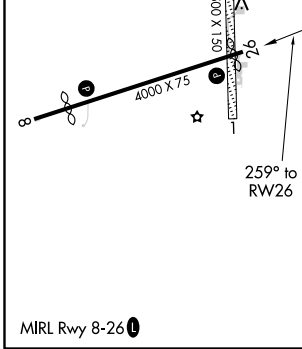

CATEGORY	A	B	C	D
LNAV MDA	1180-1	519 (600-1)	1180-1½ 519 (600-1½)	NA
CIRCLING	1180-1	512 (600-1)	1240-1½ 572 (600-1½)	NA

EC-1, 11 AUG 2022 to 08 SEP 2022

EC-1, 11 AUG 2022 to 08 SEP 2022