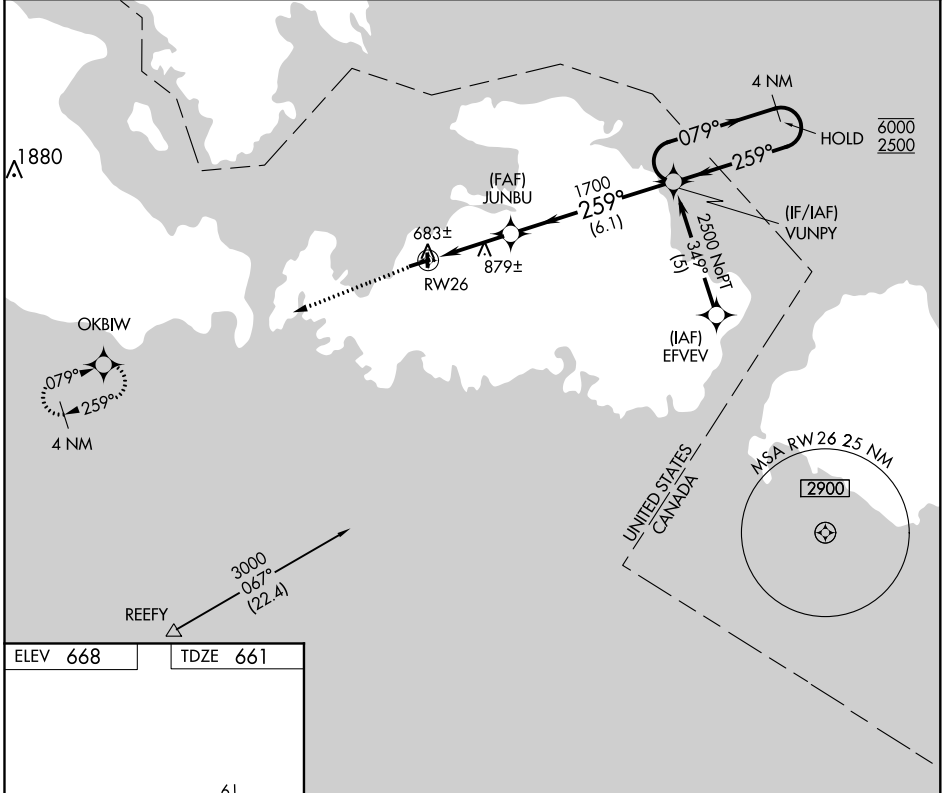

APP CRS 259°	Rwy Idg TDZE Apt Elev	3830 661 668
------------------------	-----------------------------	---

RNAV (GPS) RWY 26

DRUMMOND ISLAND (DRM)

RNP APCH.

▼ Rwy 26 helicopter visibility reduction below 1 SM NA.
Procedure NA at night. Circling to Rwy 1-19 NA.

MISSED APPROACH: Climb to 3000 direct OKBIW and hold.

AWOS-3 118.325	TORONTO CENTER 132.65 344.5	UNICOM 122.8 (CTAF)
--------------------------	---------------------------------------	-------------------------------

ELEV 668	TDZE 661
----------	----------

CATEGORY	A	B	C	D
LNAV MDA	1180-1	519 (600-1)	1180-1½ 519 (600-1½)	NA
CIRCLING	1180-1	512 (600-1)	1240-1½ 572 (600-1½)	NA

EC-1, 11 AUG 2022 to 08 SEP 2022

EC-1, 11 AUG 2022 to 08 SEP 2022