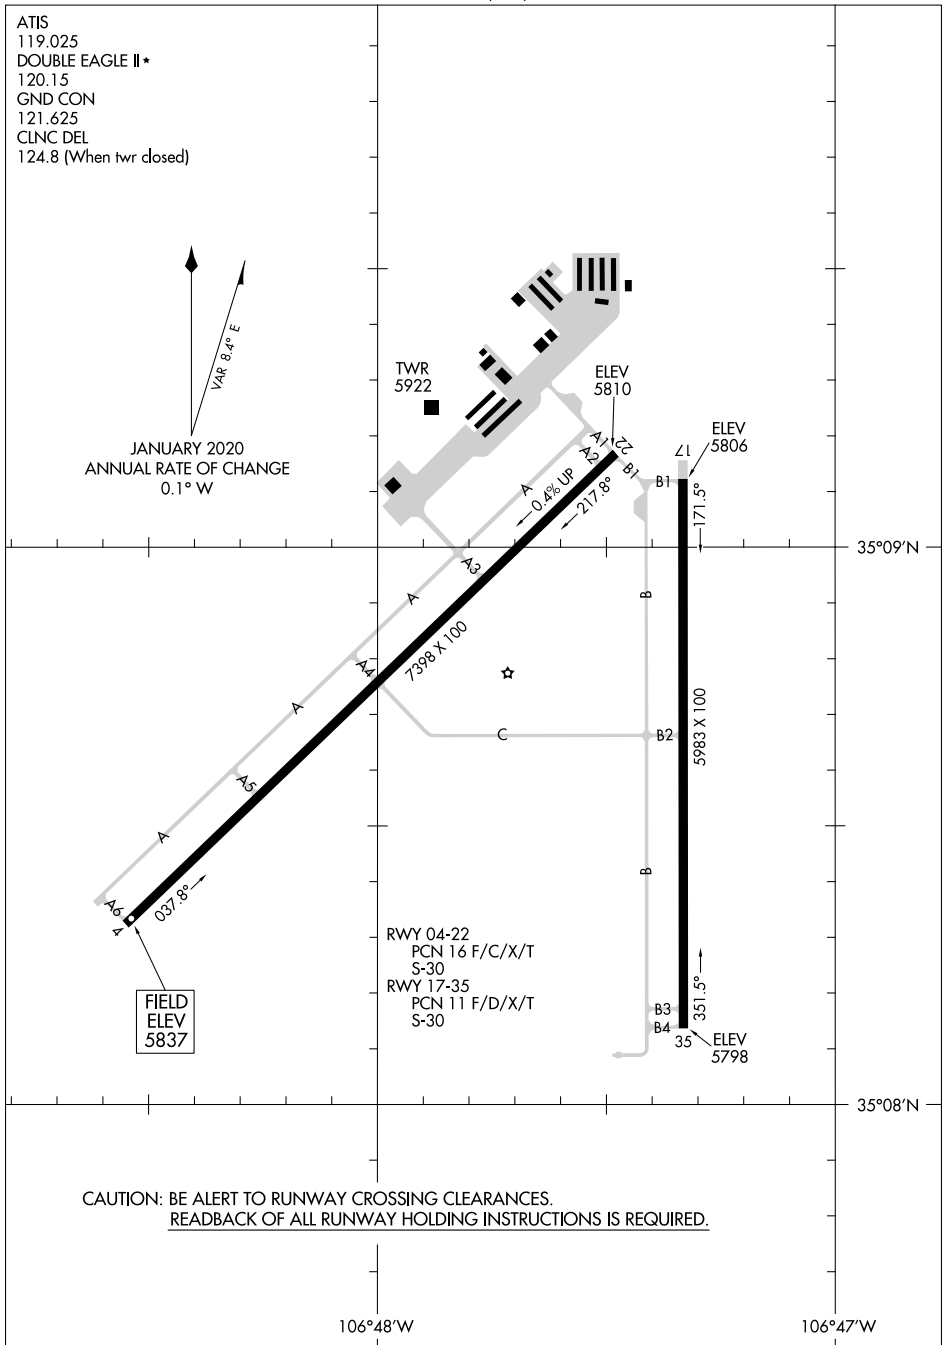

AIRPORT DIAGRAM

AL-6859 (FAA)

DOUBLE EAGLE II (A/E/G)
ALBUQUERQUE, NEW MEXICO

ATIS
119.025
DOUBLE EAGLE II*
120.15
GND CON
121.625
CLNC DEL
124.8 (When twr closed)

SW-1, 11 AUG 2022 to 08 SEP 2022

SW-1, 11 AUG 2022 to 08 SEP 2022

CAUTION: BE ALERT TO RUNWAY CROSSING CLEARANCES.
READBACK OF ALL RUNWAY HOLDING INSTRUCTIONS IS REQUIRED.

AIRPORT DIAGRAM

ALBUQUERQUE, NEW MEXICO
DOUBLE EAGLE II (A/E/G)