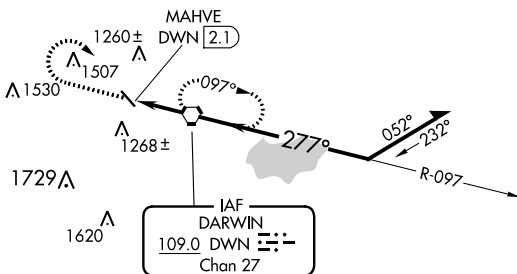

VORTAC DWN 109.0 Chan 27	APP CRS 277°	Rwy Idg TDZE Apt Elev	N/A N/A 1140

VOR-A
LITCHFIELD MUNI (LJF)

⚠ When local altimeter setting not received, use Hutchinson altimeter setting: increase all MDA 60 feet and Circling Cat C visibility ¼ SM. **MISSED APPROACH:** Climb to 1800 then climbing right turn to 2800 direct DWN VORTAC and hold.

AWOS-3 119.65	MINNEAPOLIS CENTER 125.5 323.1	CTAF 122.9 0

FAF to MAP 2.1 NM						
Knots	60	90	120	150	180	
Min:Sec	2:06	1:24	1:03	0:50	0:42	
CATEGORY	A		B		C	D
CIRCLING	1600-1		460 (500-1)		1860-2 720 (800-2)	2080-3 940 (1000-3)

NC-1, 11 AUG 2022 to 08 SEP 2022

NC-1, 11 AUG 2022 to 08 SEP 2022