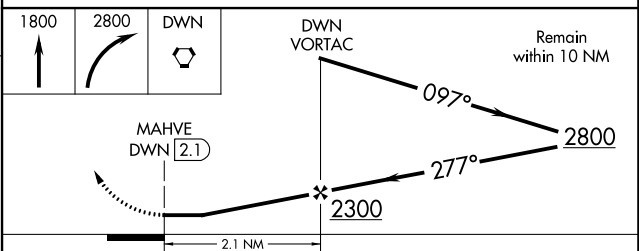

VORTAC DWN 109.0 Chan 27	APP CRS 277°	Rwy Idg TDZE Apt Elev	N/A N/A 1140

VOR-A
LITCHFIELD MUNI (LJF)

⚠ When local altimeter setting not received, use Hutchinson altimeter setting: increase all MDA 60 feet and Circling Cat C visibility ¼ SM. **MISSED APPROACH:** Climb to 1800 then climbing right turn to 2800 direct DWN VORTAC and hold.

AWOS-3 119.65	MINNEAPOLIS CENTER 125.5 323.1	CTAF 122.9 0

FAF to MAP 2.1 NM						
Knots	60	90	120	150	180	
Min:Sec	2:06	1:24	1:03	0:50	0:42	
CATEGORY	A		B		C	D
CIRCLING	1600-1		460 (500-1)		1860-2 720 (800-2)	2080-3 940 (1000-3)

NC-1, 11 AUG 2022 to 08 SEP 2022

NC-1, 11 AUG 2022 to 08 SEP 2022