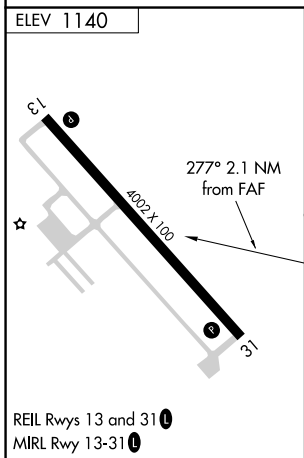

VORTAC DWN 109.0 Chan 27	APP CRS 277°	Rwy Idg TDZE Apt Elev	N/A N/A 1140

VOR-A
LITCHFIELD MUNI (LJF)

⚠ When local altimeter setting not received, use Hutchinson altimeter setting: increase all MDA 60 feet and Circling Cat C visibility ¼ SM. **MISSED APPROACH:** Climb to 1800 then climbing right turn to 2800 direct DWN VORTAC and hold.

AWOS-3 119.65	MINNEAPOLIS CENTER 125.5 323.1	CTAF 122.9 0

FAF to MAP 2.1 NM						
Knots	60	90	120	150	180	
Min:Sec	2:06	1:24	1:03	0:50	0:42	
CATEGORY	A		B		C	D
CIRCLING	1600-1		460 (500-1)		1860-2 720 (800-2)	2080-3 940 (1000-3)

NC-1, 11 AUG 2022 to 08 SEP 2022

NC-1, 11 AUG 2022 to 08 SEP 2022