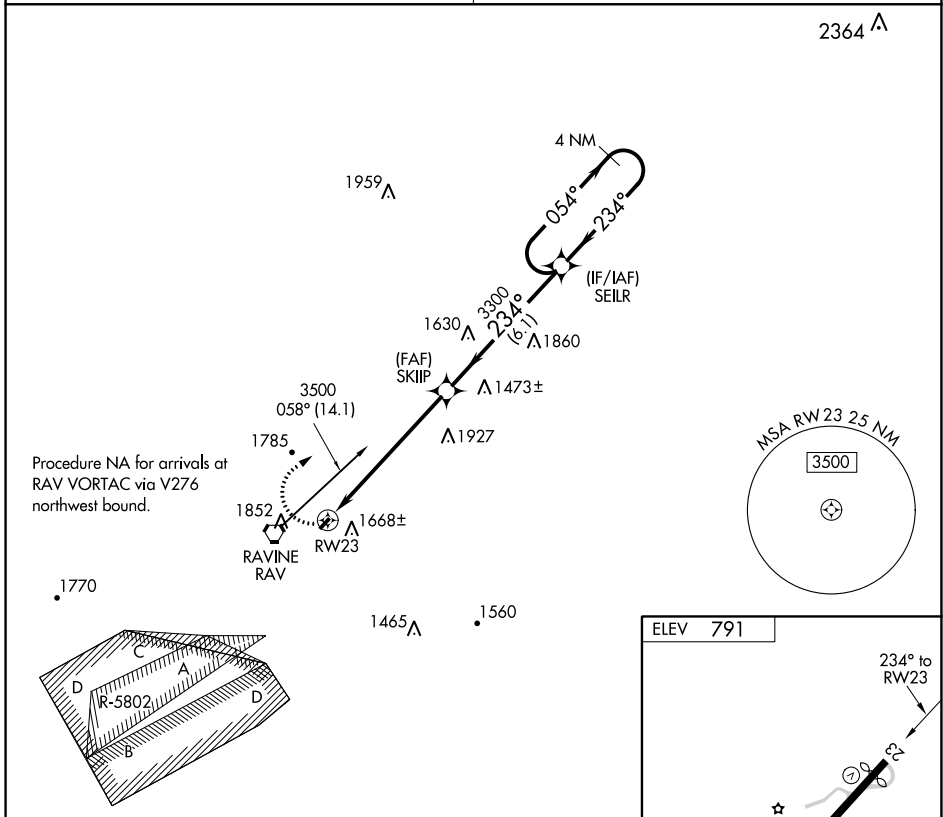

APP CRS 234°	Rwy Idg TDZE Apt Elev	N/A N/A 791

RNAV (GPS)-A

BENDIGO (74N)

▽ DME/DME RNP-0.3 NA. Procedure NA at night. Visibility reduction by helicopters NA. △ NA When Harrisburg Intl altimeter setting not received, use Capital City altimeter setting.	MISSED APPROACH: Climbing right turn to 3500 direct SEILR and hold.

HARRISBURG APP CON 126.45 269.45	CTAF 122.90

CATEGORY	A	B	C	D
CIRCLING	2460-1¼ 1669 (1700-1¼)	2460-1½ 1669 (1700-1½)	NA	

NE-4, 11 AUG 2022 to 08 SEP 2022

NE-4, 11 AUG 2022 to 08 SEP 2022