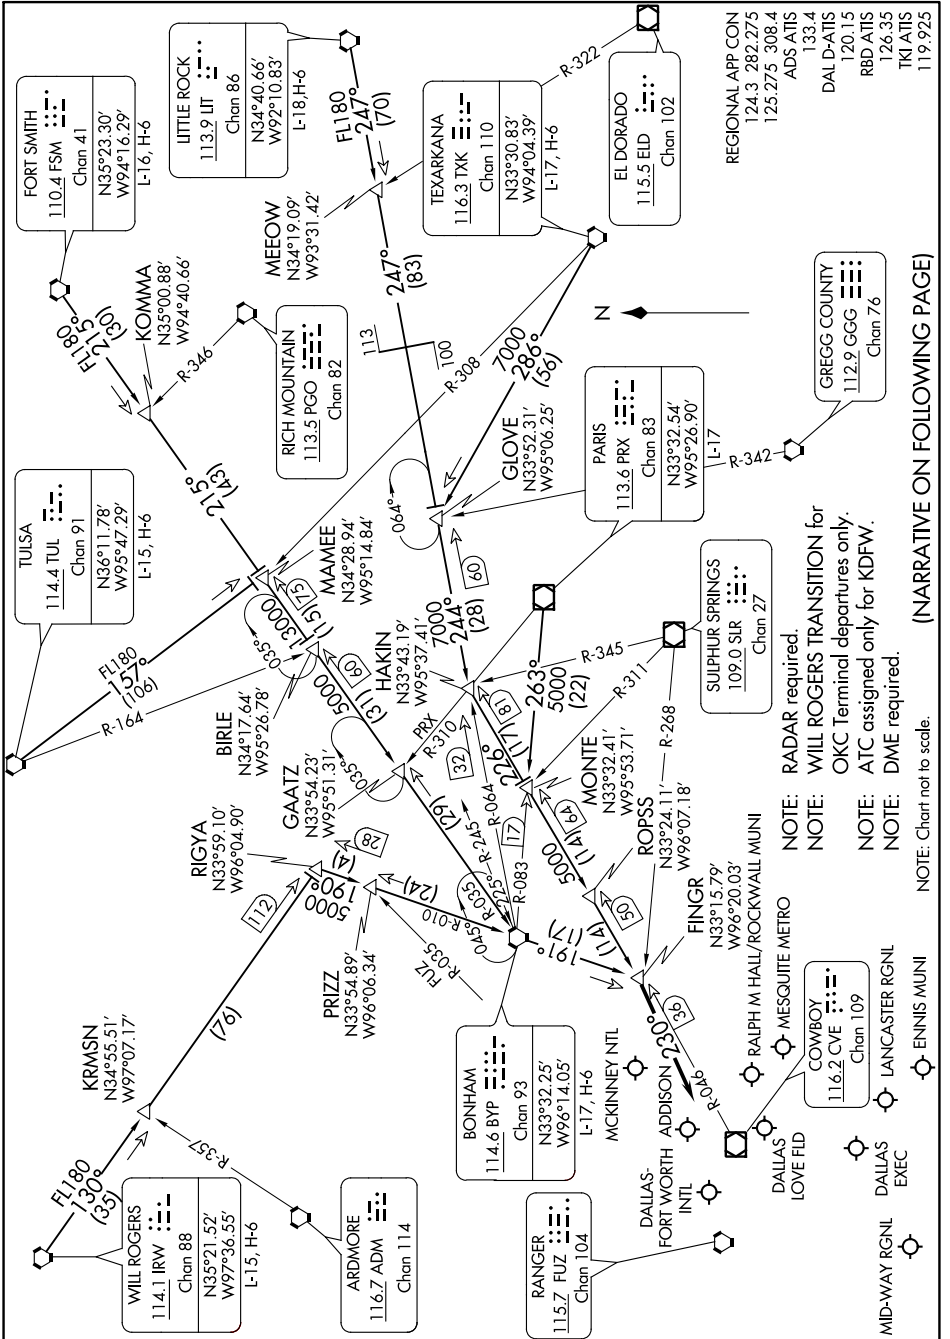

FINGR SEVEN ARRIVAL

DALLAS-FORT WORTH, TEXAS

SC-2, 08 SEP 2022 to 06 OCT 2022

REGIONAL APP CON
 124.3 282.275
 125.275 308.4
 ADS ATIS
 133.4
 DAL D-ATIS
 120.15
 RBD ATIS
 126.35
 TKI ATIS
 119.925

GREGG COUNTY
 112.9 GGG
 Chan 76

NOTE: RADAR required.
 NOTE: WILL ROGERS TRANSITION for OKC Terminal departures only.
 NOTE: ATC assigned only for KDFW.
 NOTE: DME required.

COWBOY
 116.2 CVE
 Chan 109

(NARRATIVE ON FOLLOWING PAGE)

NOTE: Chart not to scale.

SC-2, 08 SEP 2022 to 06 OCT 2022

FINGR SEVEN ARRIVAL

DALLAS-FORT WORTH, TEXAS