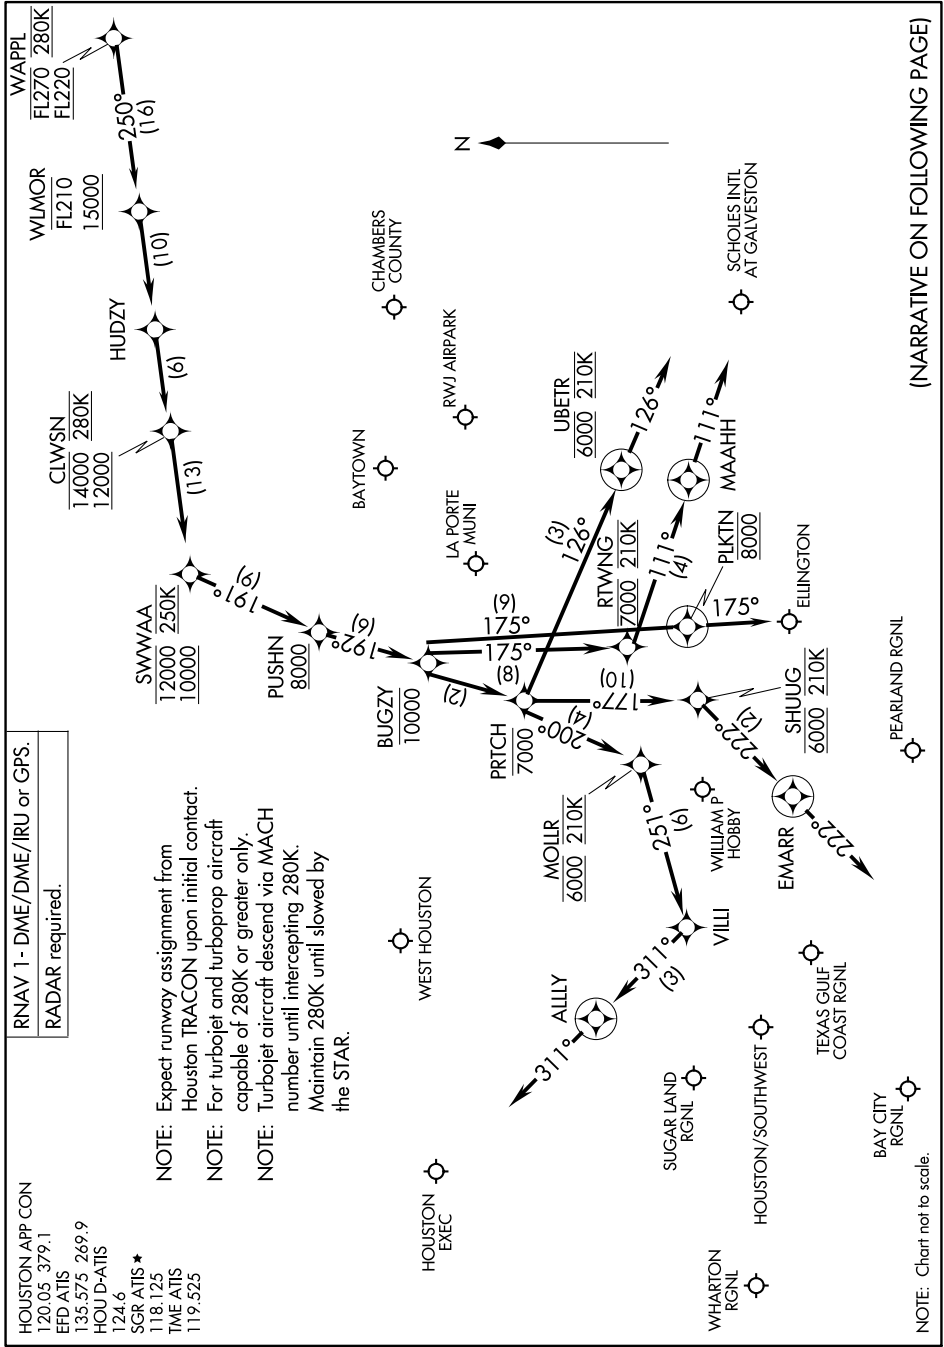

WAPPL SIX ARRIVAL (RNAV) Arrival Routes

HOUSTON, TEXAS

SC-5, 08 SEP 2022 to 06 OCT 2022

(NARRATIVE ON FOLLOWING PAGE)

SC-5, 08 SEP 2022 to 06 OCT 2022

WAPPL SIX ARRIVAL (RNAV) Arrival Routes

HOUSTON, TEXAS