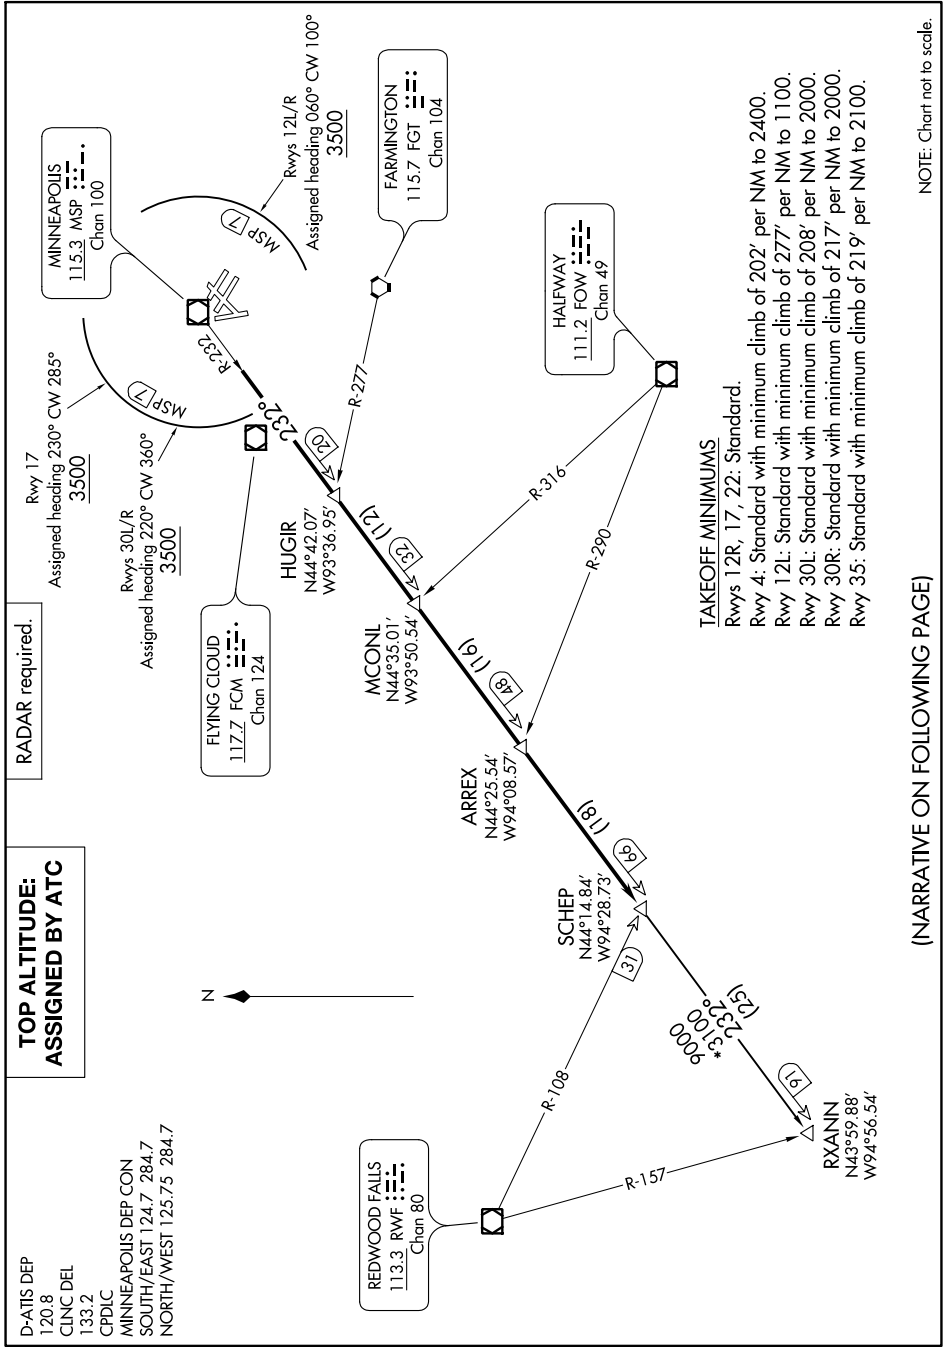

# SCHEP ONE DEPARTURE

2020 11-08 SEP 2022 11:01-CN

# SCHEP ONE DEPARTURE

(NARRATIVE ON FOLLOWING PAGE)

NOTE: Chart not to scale.

NC-1, 08 SEP 2022 to 06 OCT 2022