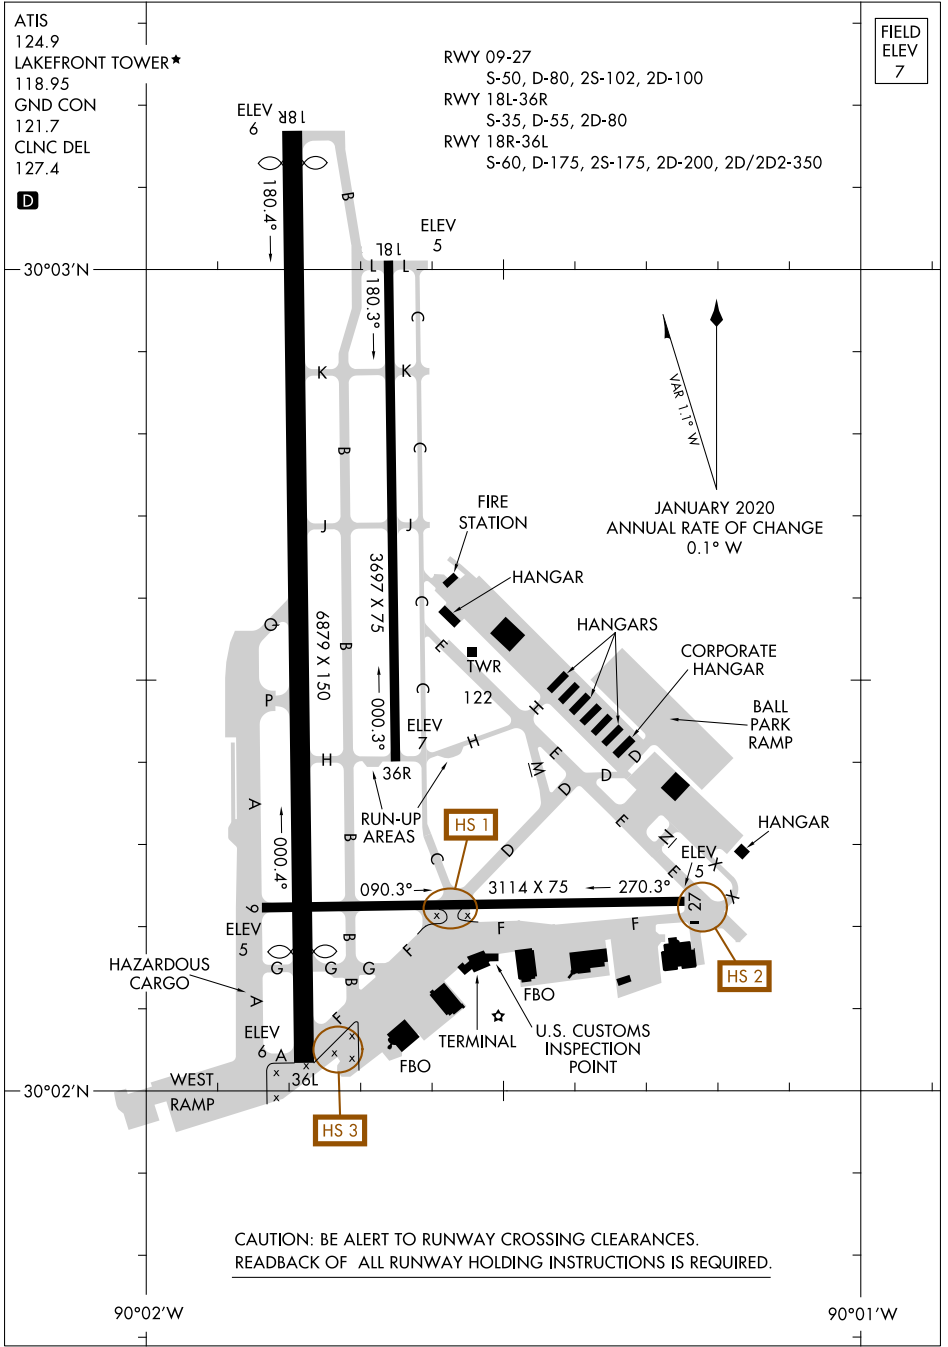

22083

AIRPORT DIAGRAM

AL-288 (FAA)

LAKEFRONT (NEW)
NEW ORLEANS, LOUISIANA

ATIS
124.9
LAKEFRONT TOWER*
118.95
GND CON
121.7
CLNC DEL
127.4

D

RWY 09-27
S-50, D-80, 2S-102, 2D-100
RWY 18L-36R
S-35, D-55, 2D-80
RWY 18R-36L
S-60, D-175, 2S-175, 2D-200, 2D/2D2-350

FIELD
ELEV
7

SC-4, 08 SEP 2022 to 06 OCT 2022

SC-4, 08 SEP 2022 to 06 OCT 2022

**CAUTION: BE ALERT TO RUNWAY CROSSING CLEARANCES.
READBACK OF ALL RUNWAY HOLDING INSTRUCTIONS IS REQUIRED.**

AIRPORT DIAGRAM

22083

NEW ORLEANS, LOUISIANA
LAKEFRONT (NEW)