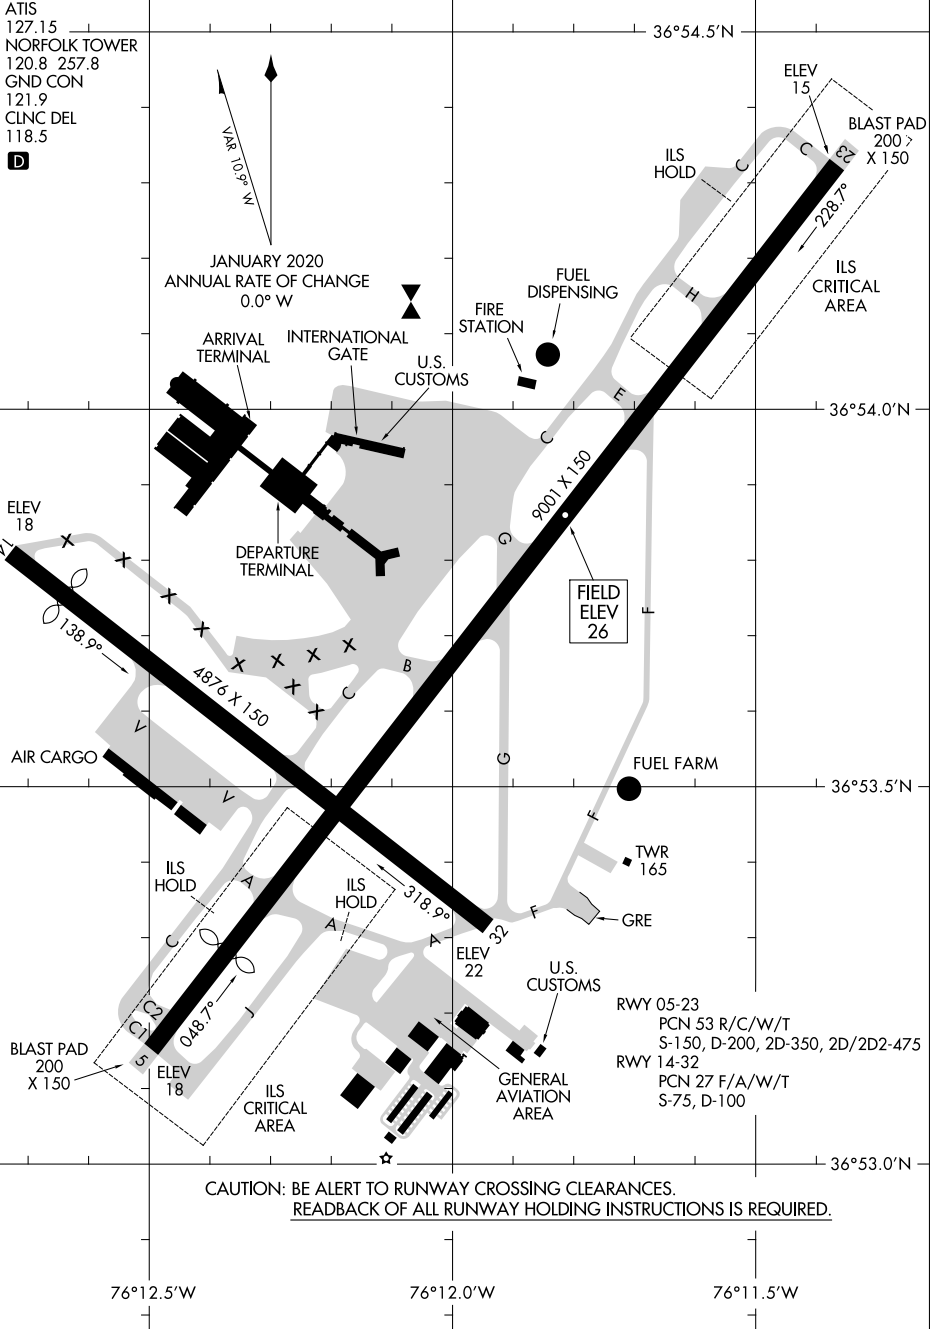

22195

AIRPORT DIAGRAM

AL-291 (FAA)

NORFOLK INTL (O.R.F)
NORFOLK, VIRGINIA

ATIS
127.15
NORFOLK TOWER
120.8 257.8
GND CON
121.9
CLNC DEL
118.5

D

VAR 10.0° W

JANUARY 2020
ANNUAL RATE OF CHANGE
0.0° W

NE-3, 08 SEP 2022 to 06 OCT 2022

NE-3, 08 SEP 2022 to 06 OCT 2022

CAUTION: BE ALERT TO RUNWAY CROSSING CLEARANCES.
READBACK OF ALL RUNWAY HOLDING INSTRUCTIONS IS REQUIRED.