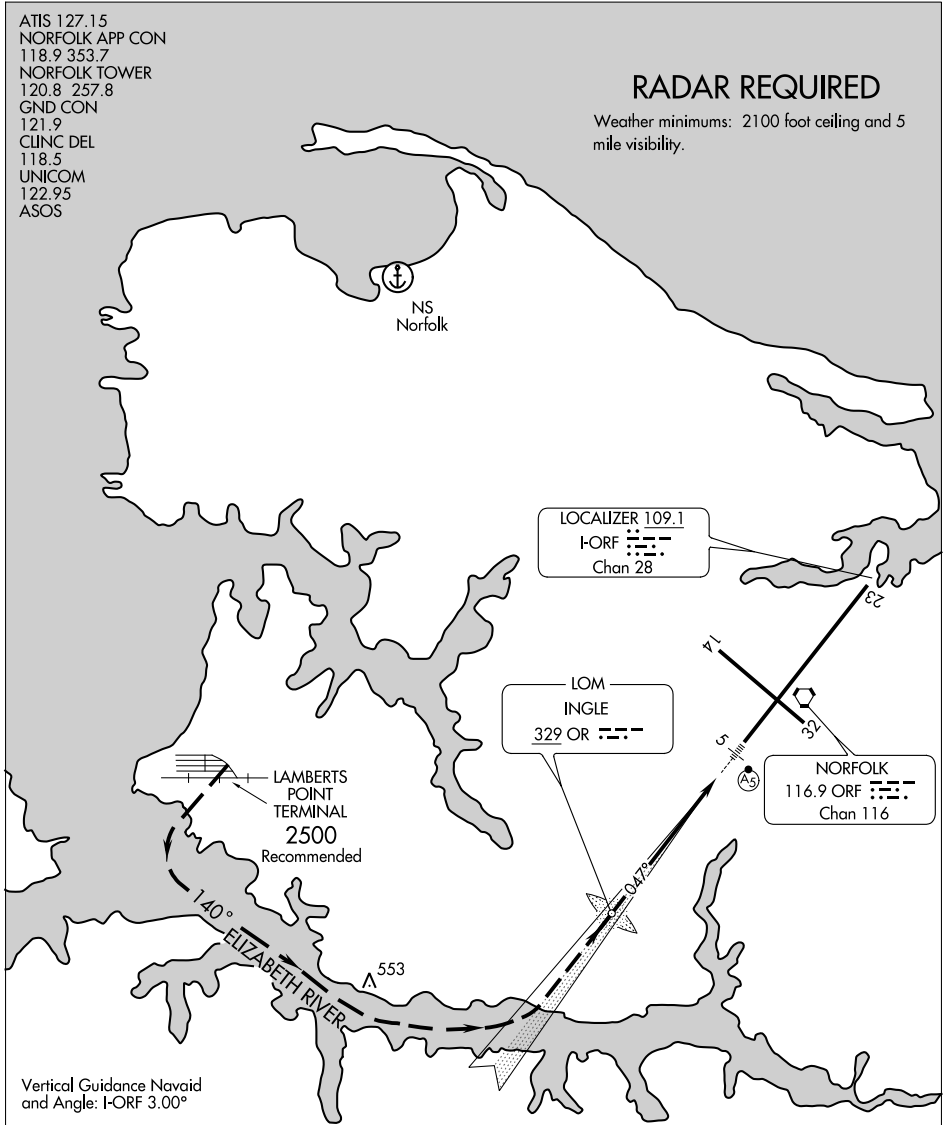

Orig 09015

RIVER VISUAL RWY 5

AL-291 (FAA)

NORFOLK INTL (ORF)
NORFOLK, VIRGINIA

ATIS 127.15
NORFOLK APP CON
118.9 353.7
NORFOLK TOWER
120.8 257.8
GND CON
121.9
CLINC DEL
118.5
UNICOM
122.95
ASOS

RADAR REQUIRED

Weather minimums: 2100 foot ceiling and 5 mile visibility.

NE-3, 08 SEP 2022 to 06 OCT 2022

NE-3, 08 SEP 2022 to 06 OCT 2022

1 NM	2	3	4	5	6
------	---	---	---	---	---

RIVER VISUAL RWY 5
PROCEDURE NOT AUTHORIZED AT NIGHT

RIVER VISUAL RWY 5

Orig 09015

36°54'N-76°12'W

NORFOLK, VIRGINIA
NORFOLK INTL (ORF)