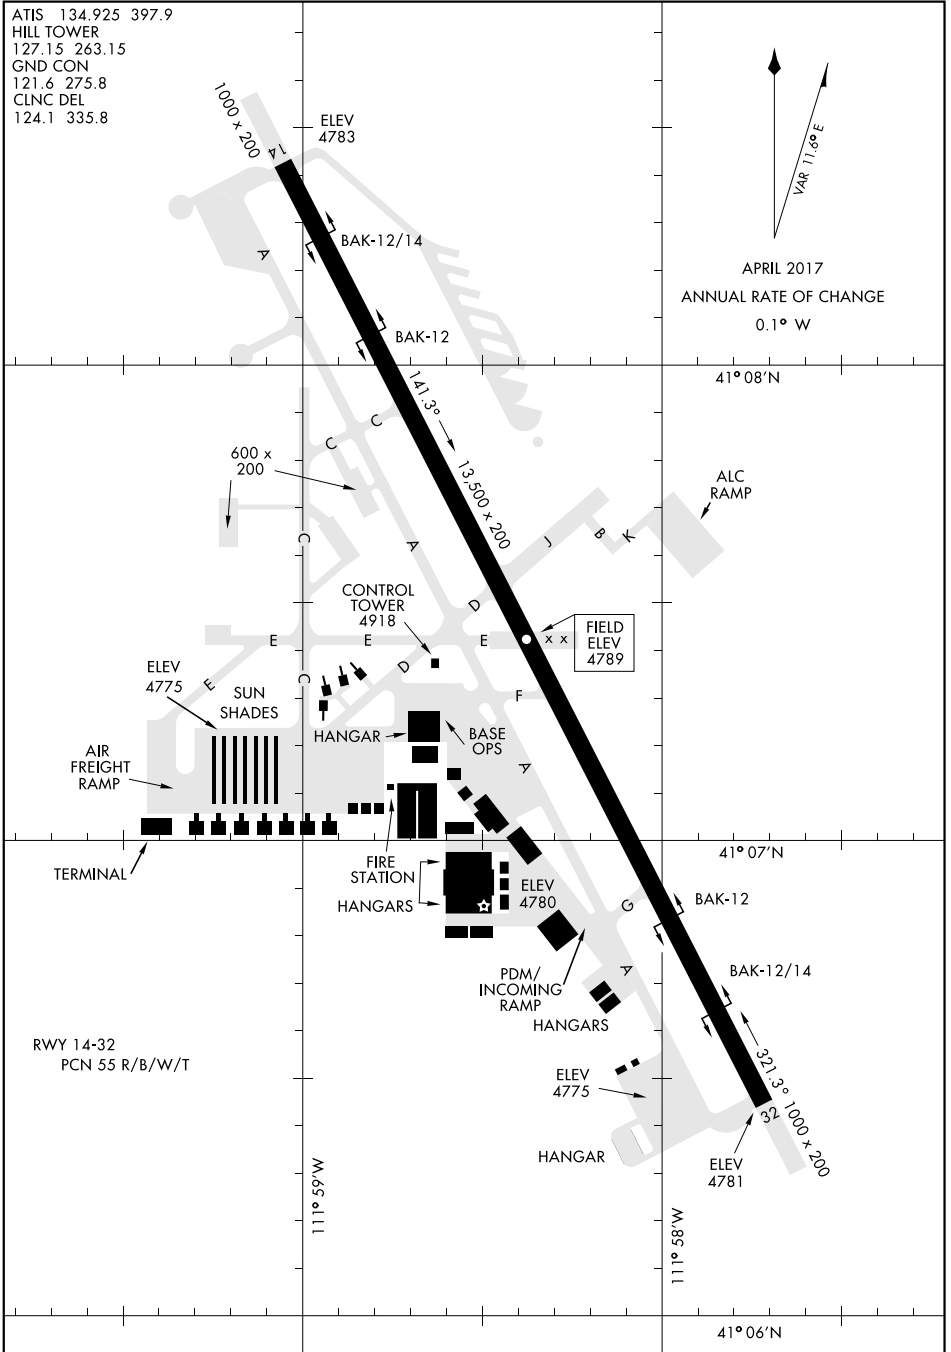

17117

AIRPORT DIAGRAM

AFD-296 [USAF]

HILL AFB (KHIF)

OGDEN, UTAH

ATIS 134.925 397.9
 HILL TOWER
 127.15 263.15
 GND CON
 121.6 275.8
 CLNC DEL
 124.1 335.8

APRIL 2017
 ANNUAL RATE OF CHANGE
 0.1° W

SW-4, 08 SEP 2022 to 06 OCT 2022

SW-4, 08 SEP 2022 to 06 OCT 2022

AIRPORT DIAGRAM

OGDEN, UTAH

HILL AFB (KHIF)