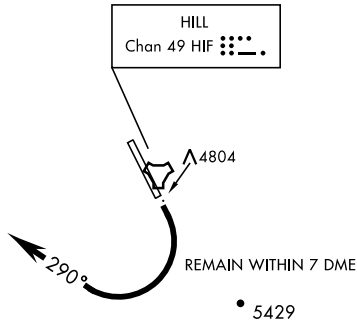

ATIS 134.925 397.9
 CLNC DEL
 124.1 335.8
 GND CON
 121.6 275.8
 HILL TOWER
 127.15 263.15
 SALT LAKE CITY
 DEP CON
 121.1 319.25
 CLOVER CON
 134.1 285.65

LOST COMMUNICATIONS: IF RADIO CONTACT HAS NOT BEEN ESTABLISHED
 BY HIF R-225 OR 12 DME, SQUAWK 7600 AND IMMEDIATELY
 CLIMB TO 7500 MSL.

EMERG SAFE ALT 100 NM 15,600

DEPARTURE ROUTE DESCRIPTION

TAKE-OFF RWY 14: Turn right heading 290°, remain within HIF TACAN 7 DME, maintain 6500.

TACAN OUT: Turn right heading 290°; maintain 6500.