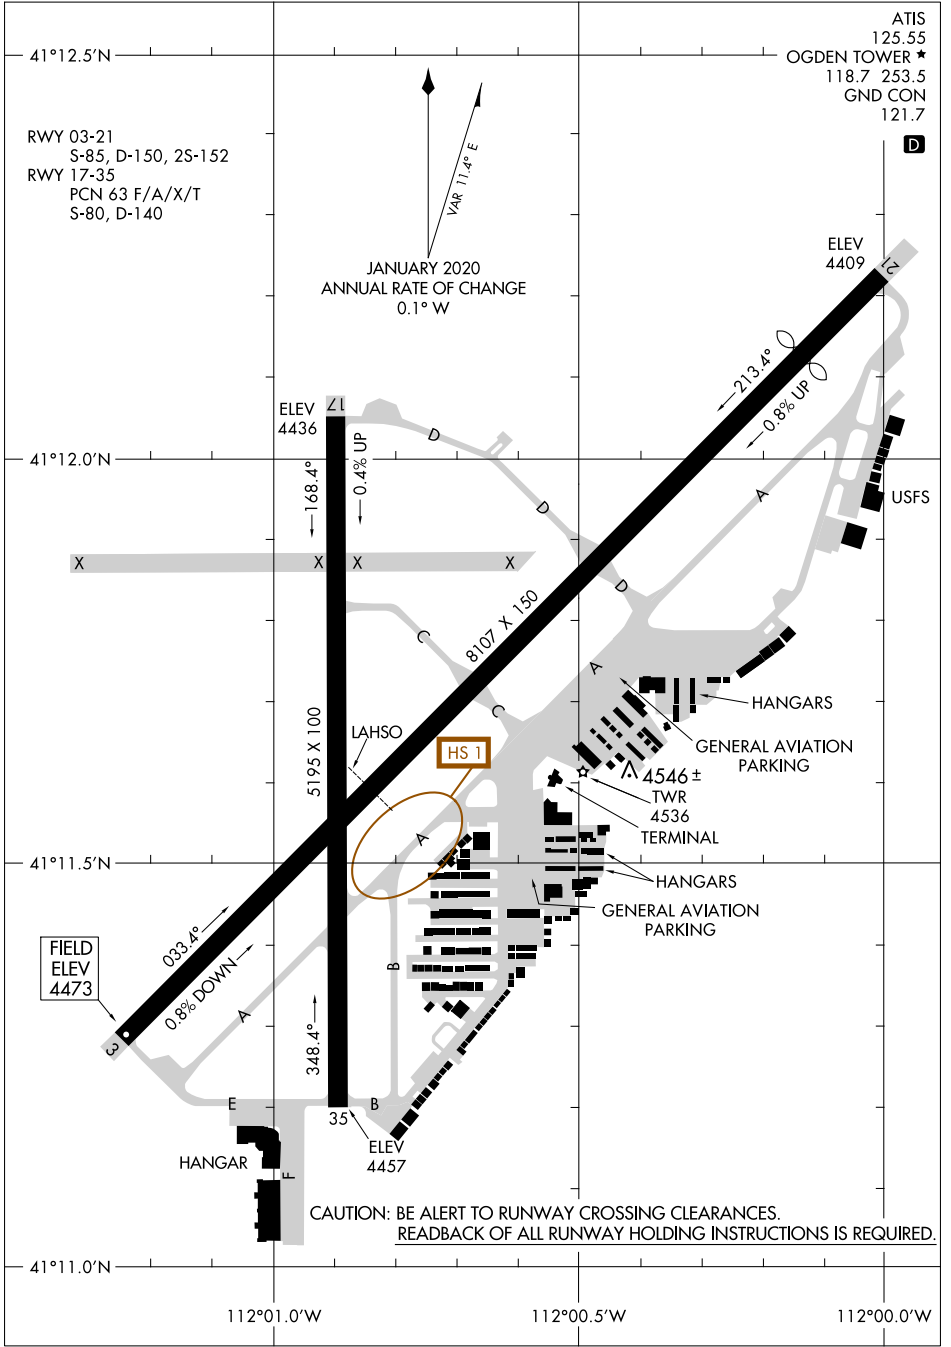

AIRPORT DIAGRAM

AL-297 (FAA)

OGDEN-HINCKLEY (OGD)

OGDEN, UTAH

SW-4, 08 SEP 2022 to 06 OCT 2022

SW-4, 08 SEP 2022 to 06 OCT 2022

AIRPORT DIAGRAM

OGDEN-HINCKLEY (OGD)