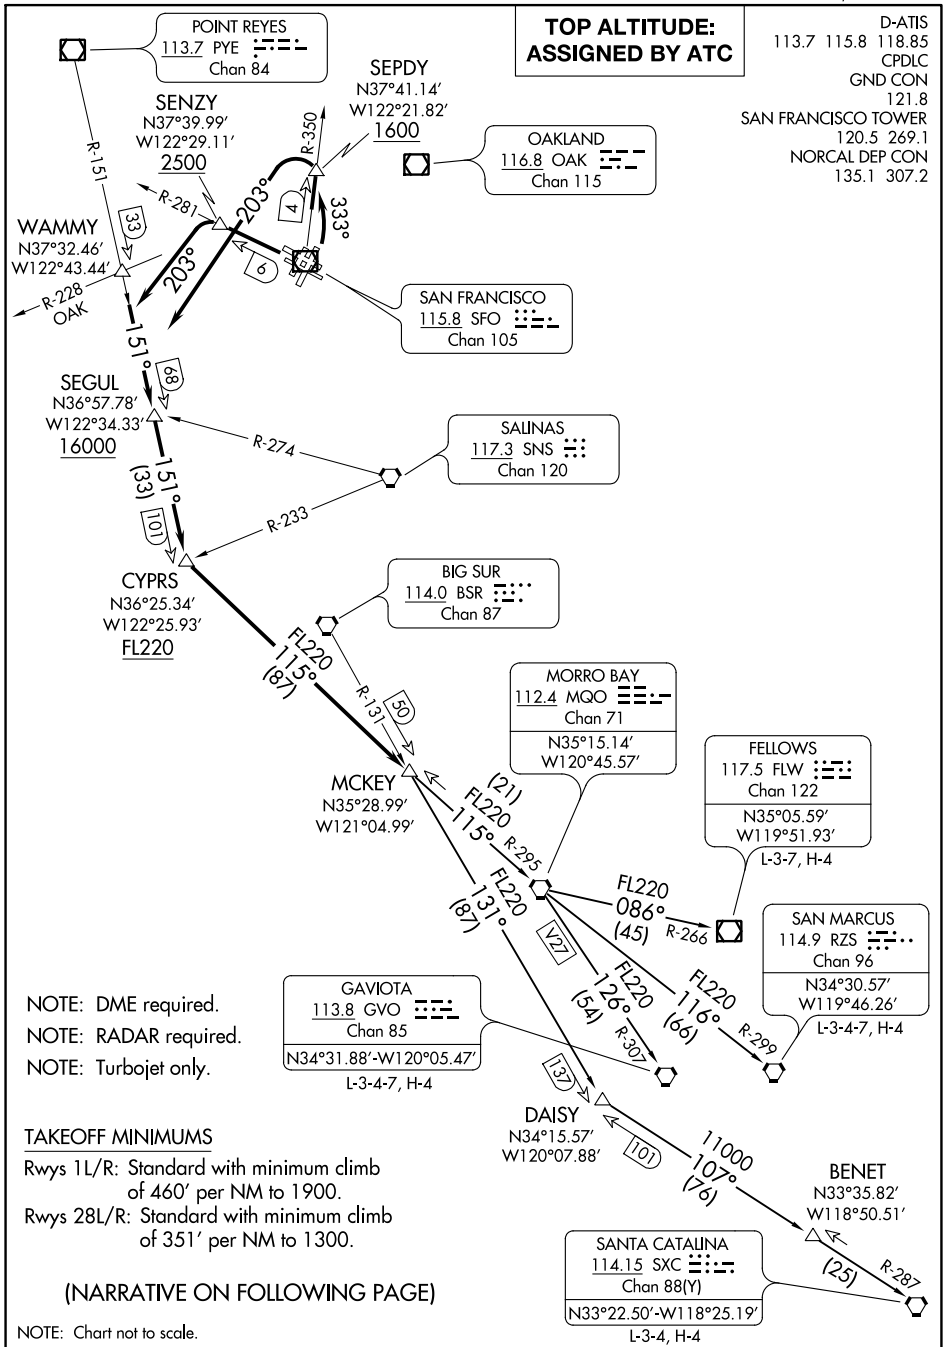

(OFFSH2.MCKEY) 22195
OFFSHORE TWO DEPARTURE

AL-375 (FAA)

SAN FRANCISCO INTL (SFO)
 SAN FRANCISCO, CALIFORNIA

SW-2, 08 SEP 2022 to 06 OCT 2022

SW-2, 08 SEP 2022 to 06 OCT 2022

OFFSHORE TWO DEPARTURE
 (OFFSH2.MCKEY) 25APR19