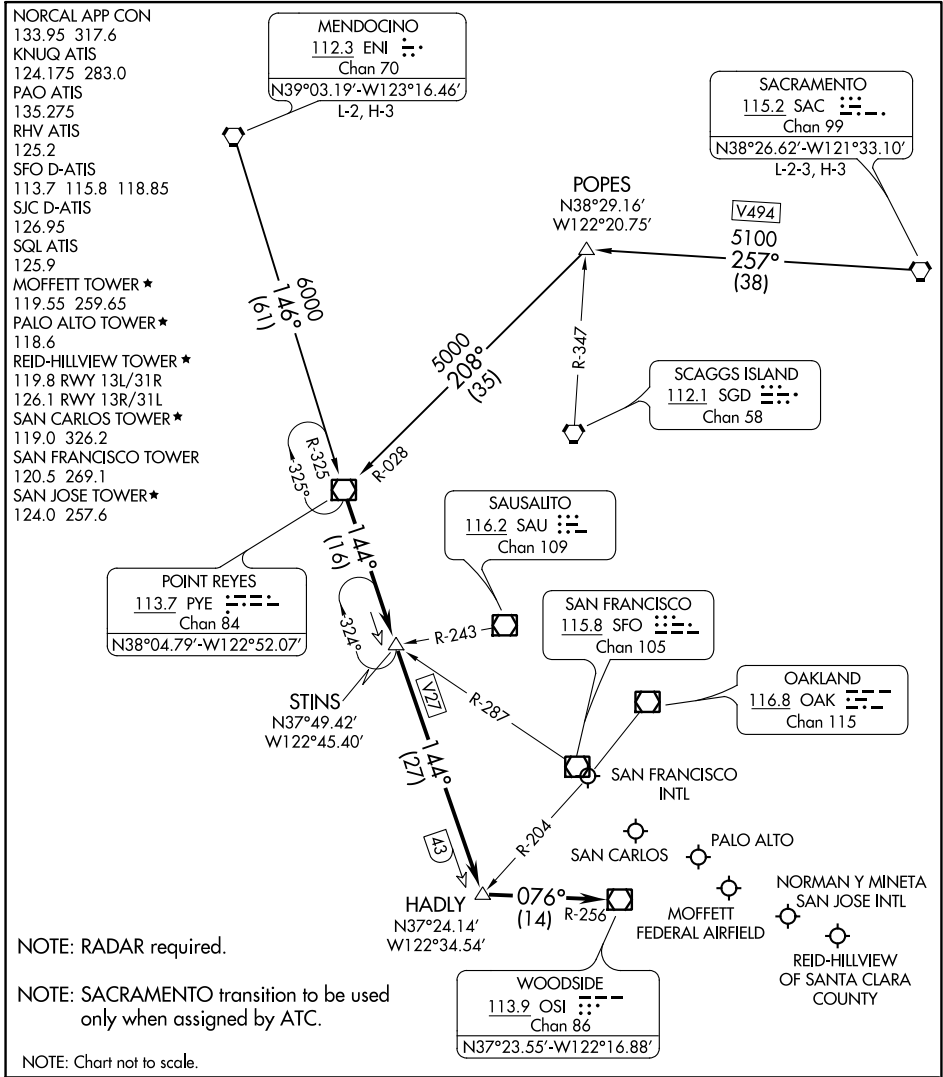

(PYE.PYE3) 21224

POINT REYES THREE ARRIVAL

AL-375 (FAA)

SAN FRANCISCO, CALIFORNIA

SW-2, 08 SEP 2022 to 06 OCT 2022

SW-2, 08 SEP 2022 to 06 OCT 2022

ARRIVAL ROUTE DESCRIPTION

MENDOCINO TRANSITION (ENI.PYE3): From over ENI VORTAC on ENI R-146 and PYE R-325 to PYE VOR/DME. Thence. . .

SACRAMENTO TRANSITION (SAC.PYE3): From over SAC VORTAC on SAC R-257 and PYE R-028 to PYE VOR/DME. Thence. . .

. . . From over PYE VOR/DME on PYE R-144 to HADLY, then on OSI R-256 to OSI VOR/DME. Expect RADAR vectors to final approach course.

POINT REYES THREE ARRIVAL

(PYE.PYE3) 22JUN17

SAN FRANCISCO, CALIFORNIA