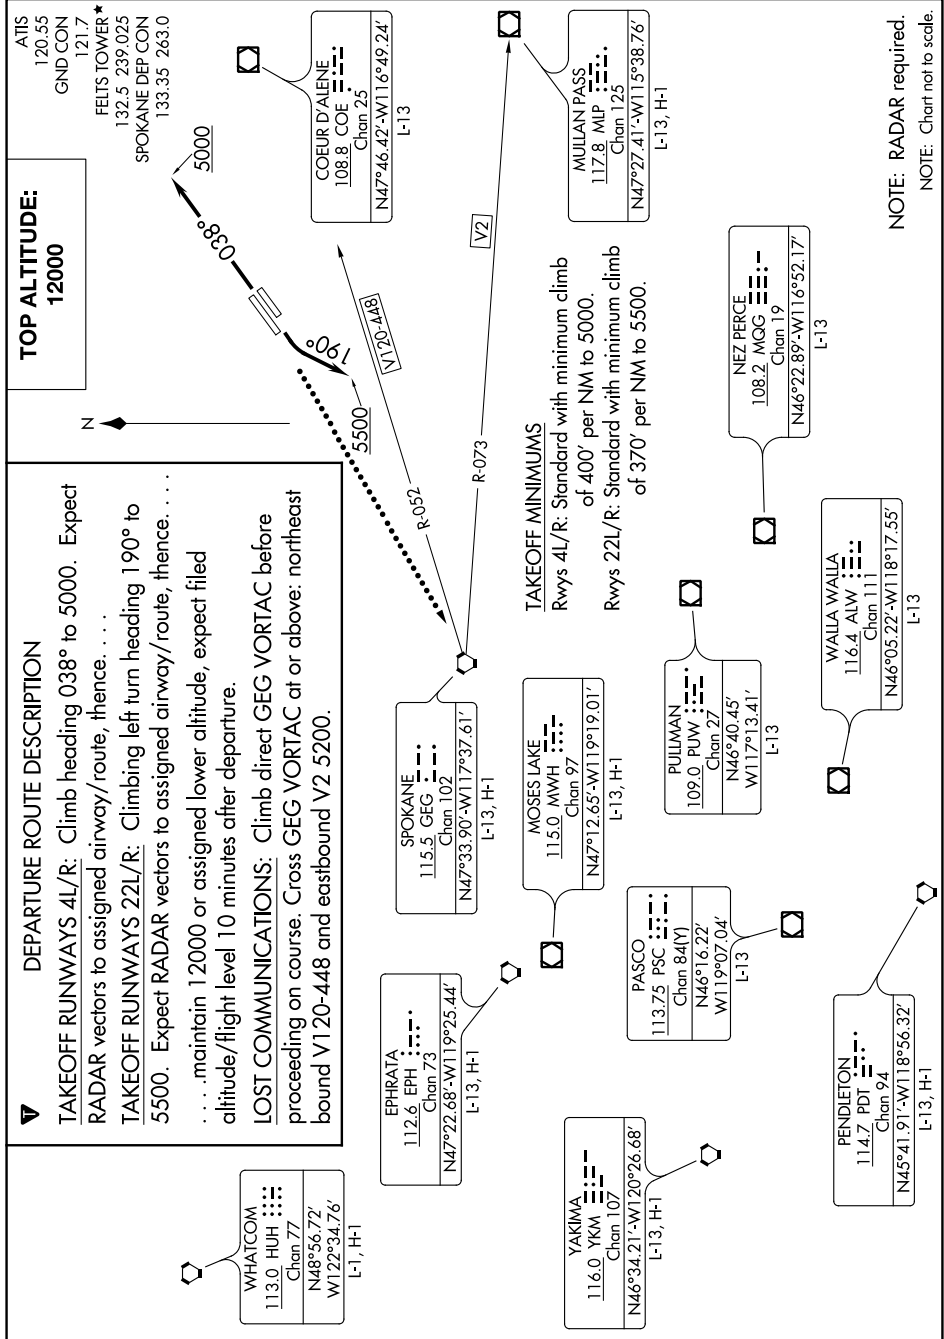

FELTS FOUR DEPARTURE

AL-402 (FAA)

FELTS FLD (SFF)
SPOKANE, WASHINGTON

NW-1, 08 SEP 2022 to 06 OCT 2022

FELTS FOUR DEPARTURE

SPOKANE, WASHINGTON
FELTS FLD (SFF)

NW-1, 08 SEP 2022 to 06 OCT 2022