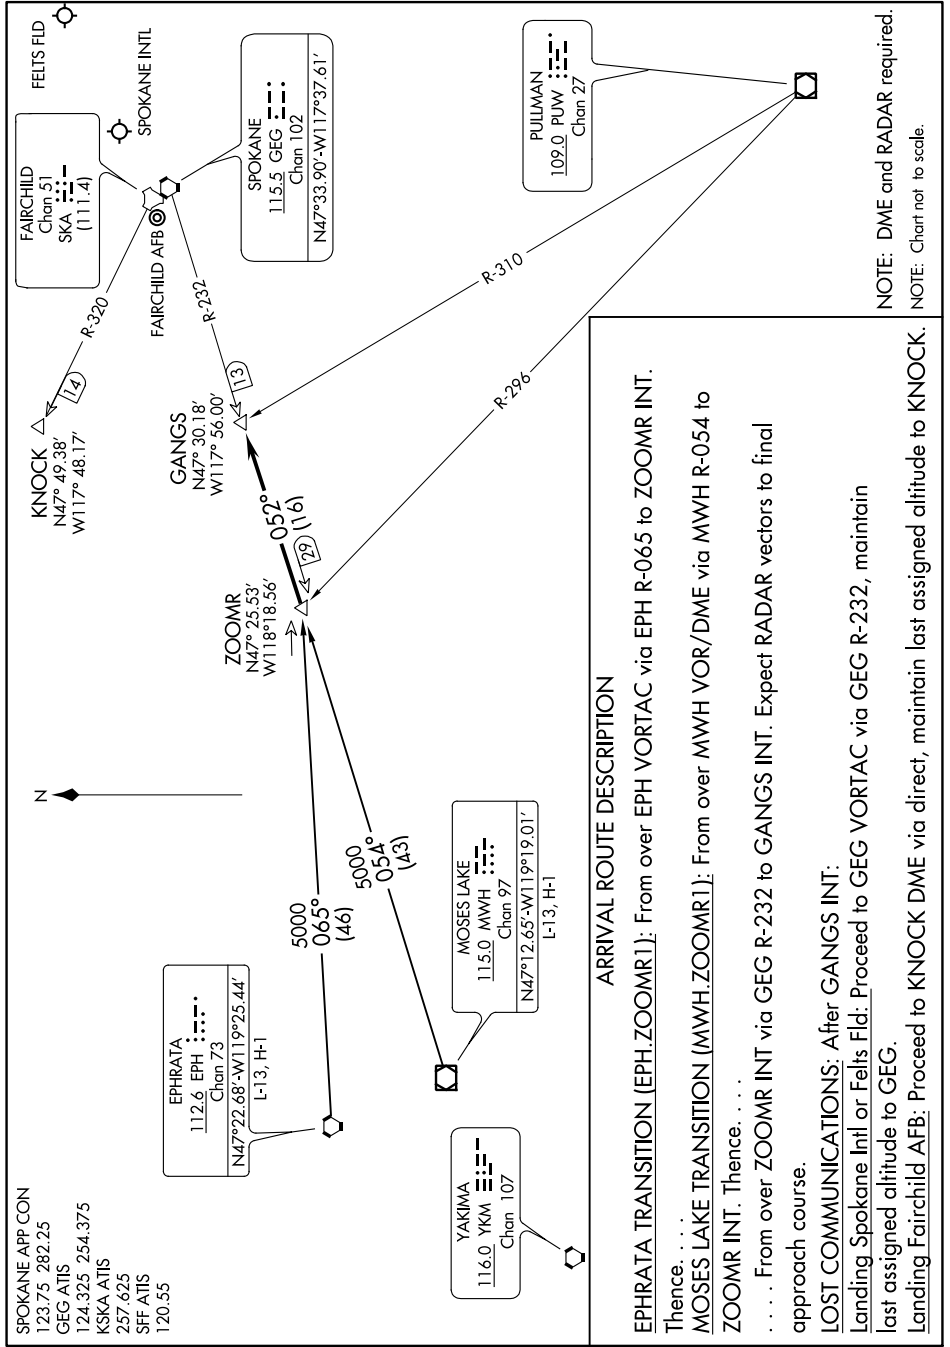

ZOOMR ONE ARRIVAL

SPOKANE, WASHINGTON

NW-1, 08 SEP 2022 to 06 OCT 2022

ZOOMR ONE ARRIVAL

SPOKANE, WASHINGTON

NW-1, 08 SEP 2022 to 06 OCT 2022