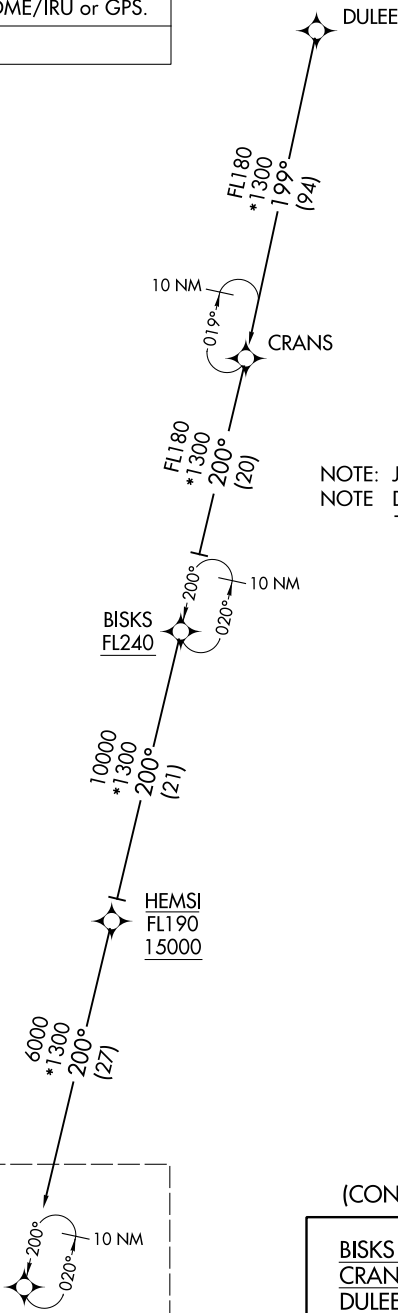

CLMNT TWO ARRIVAL (RNAV) Transition Routes

WEST PALM BEACH, FLORIDA

RNAV 1 - DME/DME/IRU or GPS.

RADAR required.

PALM BEACH APP CON
 124.6 317.4
 F45 CTAF
 123.075
 PBI D-ATIS
 123.75

NOTE: Jet aircraft only.
 NOTE: Do not file CRANS, BISK Transitions-
 To be assigned by ATC

NOTE: Chart not to scale.

(CONTINUED ON FOLLOWING PAGE)

See following page for arrival routes.

BISK TRANSITION (BISK.CLMNT2)
CRANS TRANSITION (CRANS.CLMNT2)
DULEE TRANSITION (DULEE.CLMNT2)

SE-3, 08 SEP 2022 to 06 OCT 2022

SE-3, 08 SEP 2022 to 06 OCT 2022