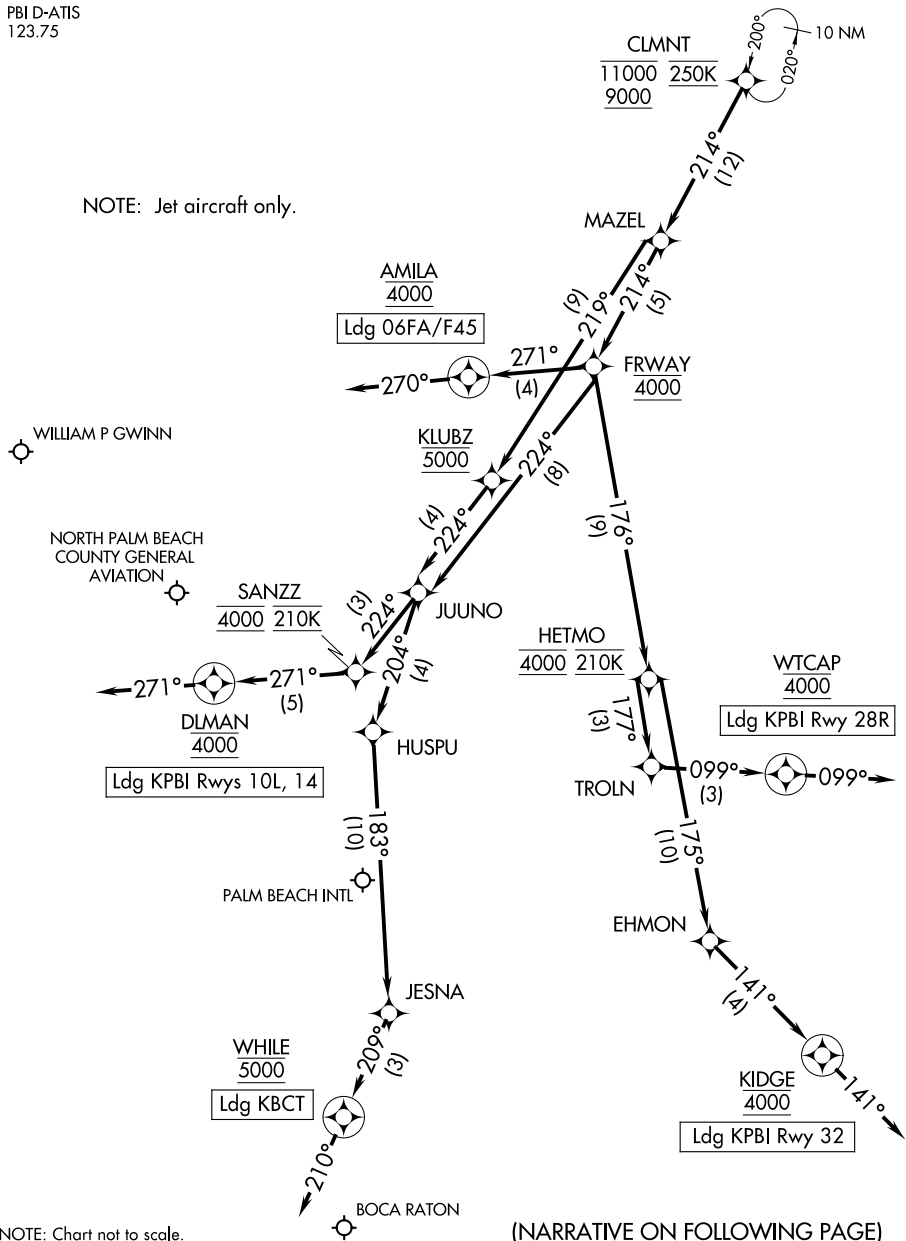

# CLMNT TWO ARRIVAL (RNAV) Arrival Routes

WEST PALM BEACH, FLORIDA

PALM BEACH APP CON  
124.6 317.4  
F45 CTAF  
123.075  
PBI D-ATIS  
123.75

RNAV 1 - DME/DME/IRU or GPS.

RADAR required.

NOTE: Jet aircraft only.

NOTE: Chart not to scale.

(NARRATIVE ON FOLLOWING PAGE)

SE-3, 08 SEP 2022 to 06 OCT 2022

SE-3, 08 SEP 2022 to 06 OCT 2022

# CLMNT TWO ARRIVAL (RNAV) Arrival Routes

WEST PALM BEACH, FLORIDA