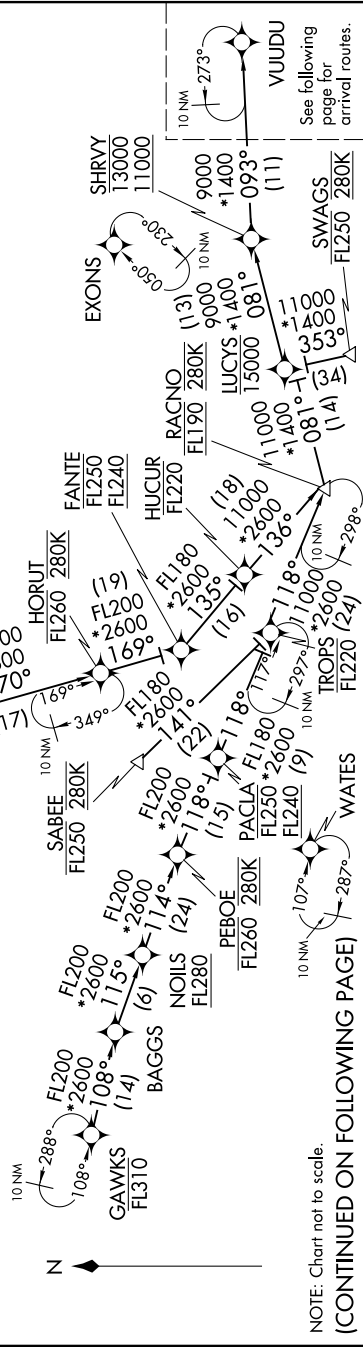

VUUDU ONE ARRIVAL (RNAV) Transition Routes

WEST PALM BEACH, FLORIDA

SE-3, 08 SEP 2022 to 06 OCT 2022

- ACORI TRANSITION (ACORI.VUUDU1)
- DEFUN TRANSITION (DEFUN.VUUDU1)
- ENEME TRANSITION (ENEME.VUUDU1)
- GAWKS TRANSITION (GAWKS.VUUDU1)
- LUCYS TRANSITION (LUCYS.VUUDU1)
- MOJIE TRANSITION (MOJIE.VUUDU1)
- SABEE TRANSITION (SABEE.VUUDU1)
- SWAGS TRANSITION (SWAGS.VUUDU1)
- ZPLEN TRANSITION (ZPLEN.VUUDU1)

NOTE: Do not file LUCYS or MOJIE Transition-
To be assigned by ATC.
NOTE: SABEE Transition for TPA area departures.
NOTE: Jet aircraft only.

NOTE: Chart not to scale.
(CONTINUED ON FOLLOWING PAGE)

SE-3, 08 SEP 2022 to 06 OCT 2022

VUUDU ONE ARRIVAL (RNAV) Transition Routes

WEST PALM BEACH, FLORIDA