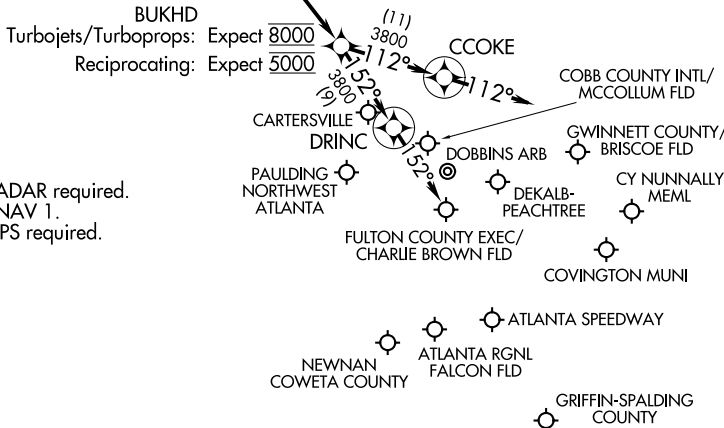

BUKHD THREE ARRIVAL (RNAV)

ATLANTA, GEORGIA

ATLANTA APP CON
 121.0 268.7
 FTY ATIS
 120.175
 LZU ATIS
 132.275
 ★ KMGE ATIS
 269.5
 PDK ATIS
 128.4
 RYY ATIS
 128.125

ARRIVAL ROUTE DESCRIPTION

RIZZZ TRANSITION (RIZZZ.BUKHD3)
WUDYA TRANSITION (WUDYA.BUKHD3)

LANDING KHMP/KFFC/KRYY/KFTY/K6A2/KCCO/
 KVPC/KPUJ/KMGE: From HLNDS on track 147°
 to BUKHD, then on track 152° to DRINC, then on track
 152°. Expect RADAR vectors to final approach course.

LANDING KPDK/KD73/KLZU/KCVC: From HLNDS
 on track 147° to BUKHD, then on track 112° to
 CCOKE, then on track 112°.
 Expect RADAR vectors to final approach course.

NOTE: RADAR required.
 NOTE: RNAV 1.
 NOTE: GPS required.

NOTE: Chart not to scale.

SE-4, 08 SEP 2022 to 06 OCT 2022

SE-4, 08 SEP 2022 to 06 OCT 2022

BUKHD THREE ARRIVAL (RNAV)

(HLNDS.BUKHD3) 16JUL20

ATLANTA, GEORGIA