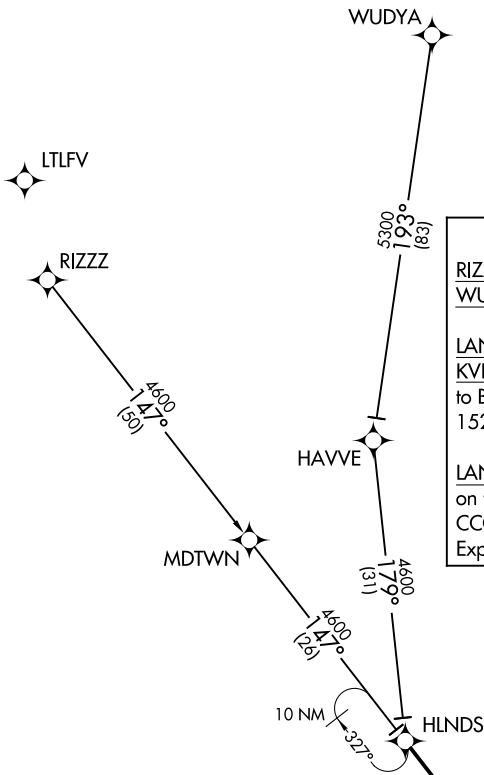

BUKHD THREE ARRIVAL (RNAV)

ATLANTA, GEORGIA

ATLANTA APP CON
 121.0 268.7
 FTY ATIS
 120.175
 LZU ATIS
 132.275
 ★ KMGE ATIS
 269.5
 PDK ATIS
 128.4
 RYY ATIS
 128.125

ARRIVAL ROUTE DESCRIPTION

RIZZZ TRANSITION (RIZZZ.BUKHD3)
WUDYA TRANSITION (WUDYA.BUKHD3)

LANDING KHMP/KFFC/KRYY/KFTY/K6A2/KCCO/
 KVPC/KPUJ/KMGE: From HLNDS on track 147°
 to BUKHD, then on track 152° to DRINC, then on track
 152°. Expect RADAR vectors to final approach course.

LANDING KPDK/KD73/KLZU/KCVC: From HLNDS
 on track 147° to BUKHD, then on track 112° to
 CCOKE, then on track 112°.
 Expect RADAR vectors to final approach course.

NOTE: RADAR required.
 NOTE: RNAV 1.
 NOTE: GPS required.

NOTE: Chart not to scale.

SE-4, 08 SEP 2022 to 06 OCT 2022

SE-4, 08 SEP 2022 to 06 OCT 2022

BUKHD THREE ARRIVAL (RNAV)

(HLNDS.BUKHD3) 16JUL20

ATLANTA, GEORGIA