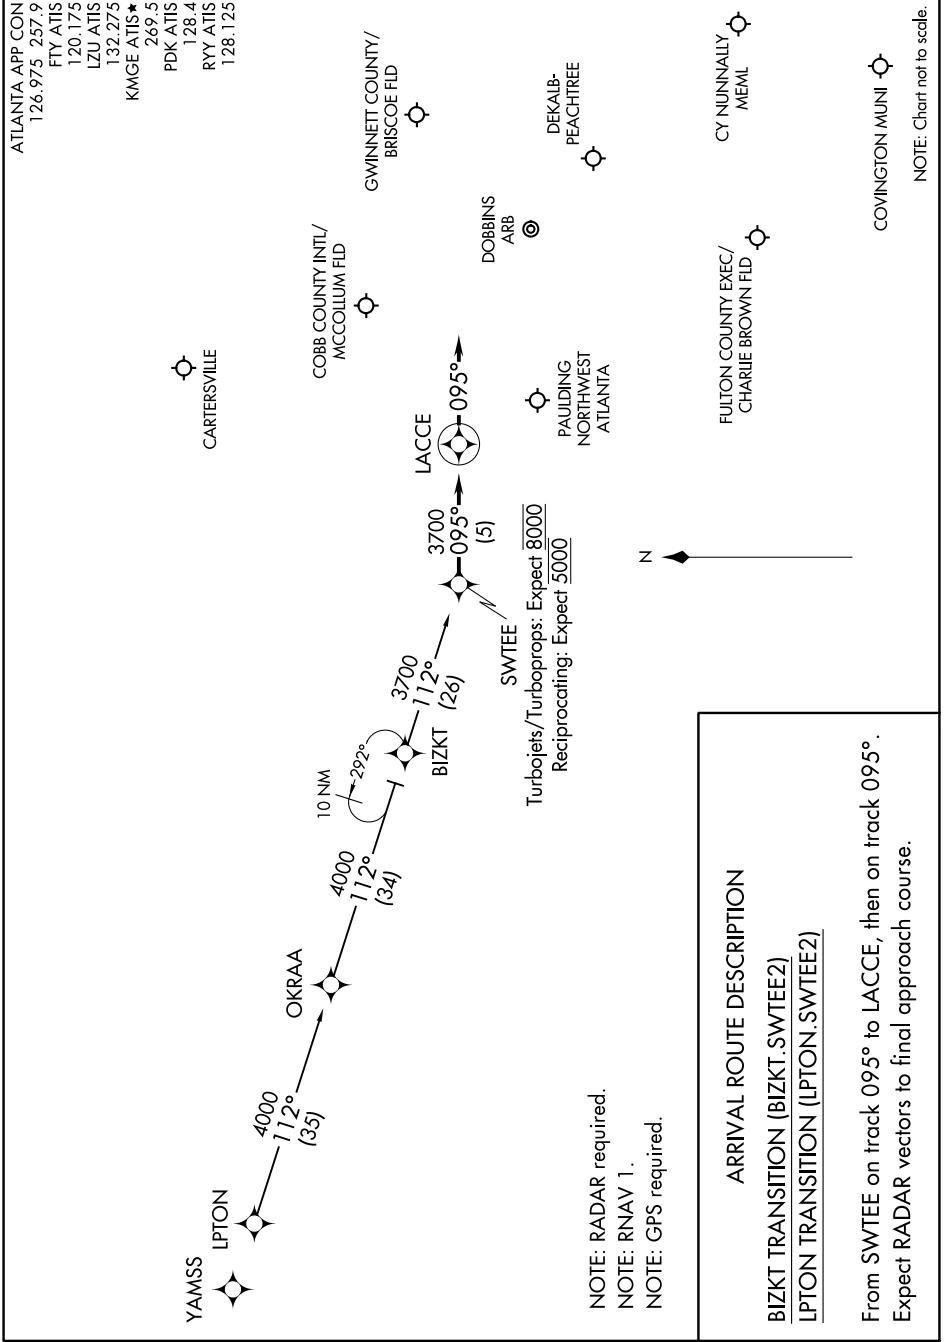

SWTEE TWO ARRIVAL (RNAV)

ATLANTA, GEORGIA

SE-4, 08 SEP 2022 to 06 OCT 2022

SE-4, 08 SEP 2022 to 06 OCT 2022