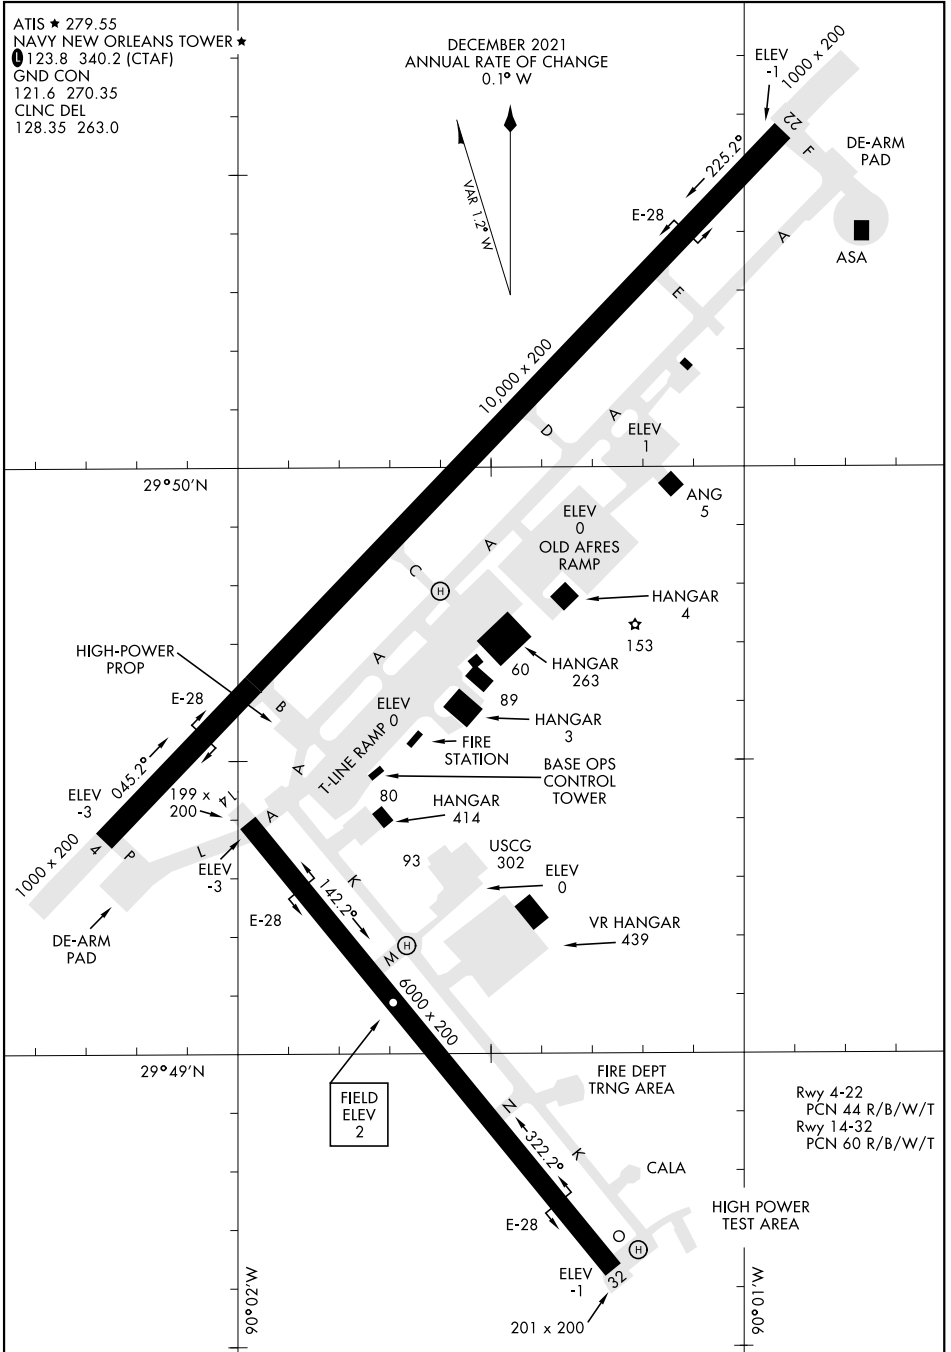

AIRPORT DIAGRAM

NEW ORLEANS NAS JRB
(ALVIN CALLENDER FLD) (KNBG)
NEW ORLEANS, LOUISIANA

AL-630 [USN]

ATIS ★ 279.55
NAVY NEW ORLEANS TOWER ★
① 123.8 340.2 (CTAF)
GND CON
121.6 270.35
CLNC DEL
128.35 263.0

DECEMBER 2021
ANNUAL RATE OF CHANGE
0.1° W

SC-4, 08 SEP 2022 to 06 OCT 2022

SC-4, 08 SEP 2022 to 06 OCT 2022

AIRPORT DIAGRAM

NEW ORLEANS, LOUISIANA
NEW ORLEANS NAS JRB
(ALVIN CALLENDER FLD) (KNBG)

Rwy 4-22
PCN 44 R/B/W/T
Rwy 14-32
PCN 60 R/B/W/T

HIGH POWER TEST AREA

FIELD ELEV 2