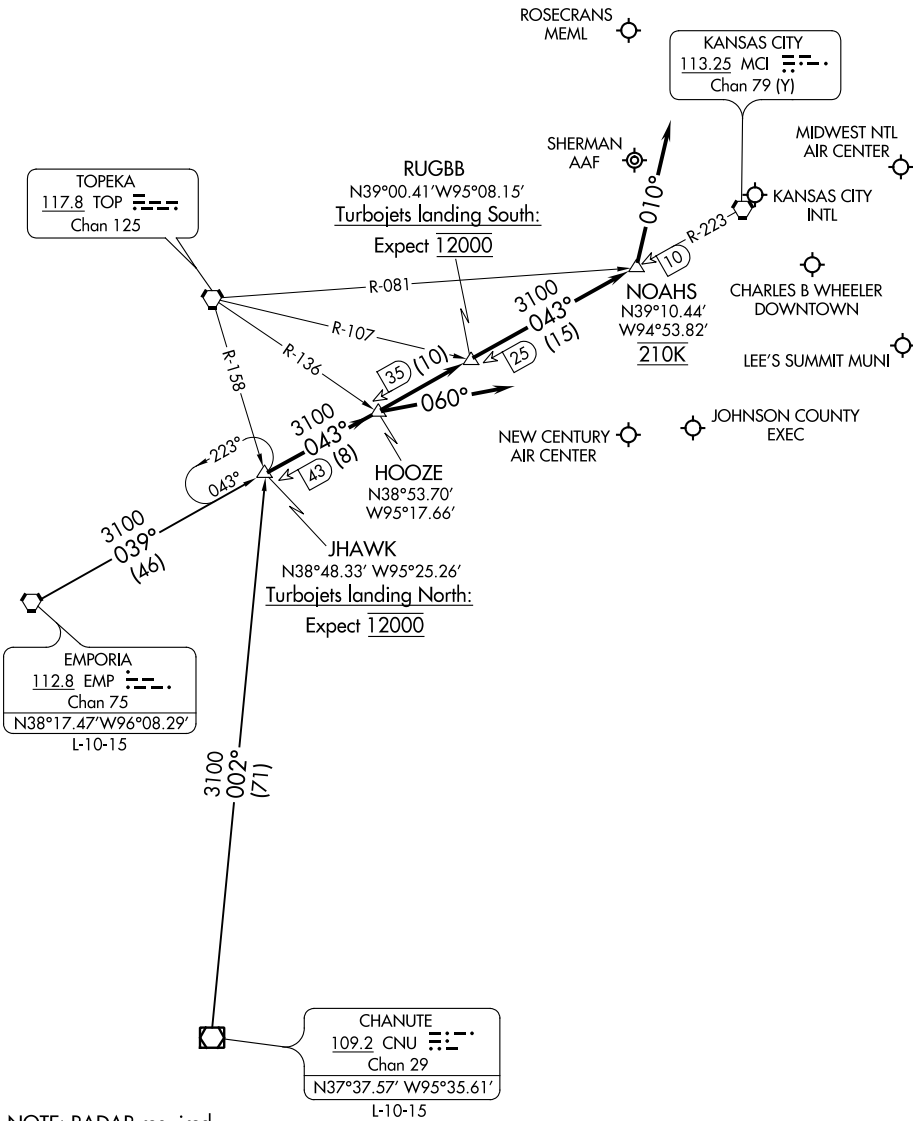

MCI D-ATIS
128.375
KANSAS CITY APP CON
120.95 318.1

NC-3, 08 SEP 2022 to 06 OCT 2022

NC-3, 08 SEP 2022 to 06 OCT 2022

NOTE: RADAR required.

NOTE: Chart not to scale.

(NARRATIVE ON FOLLOWING PAGE)