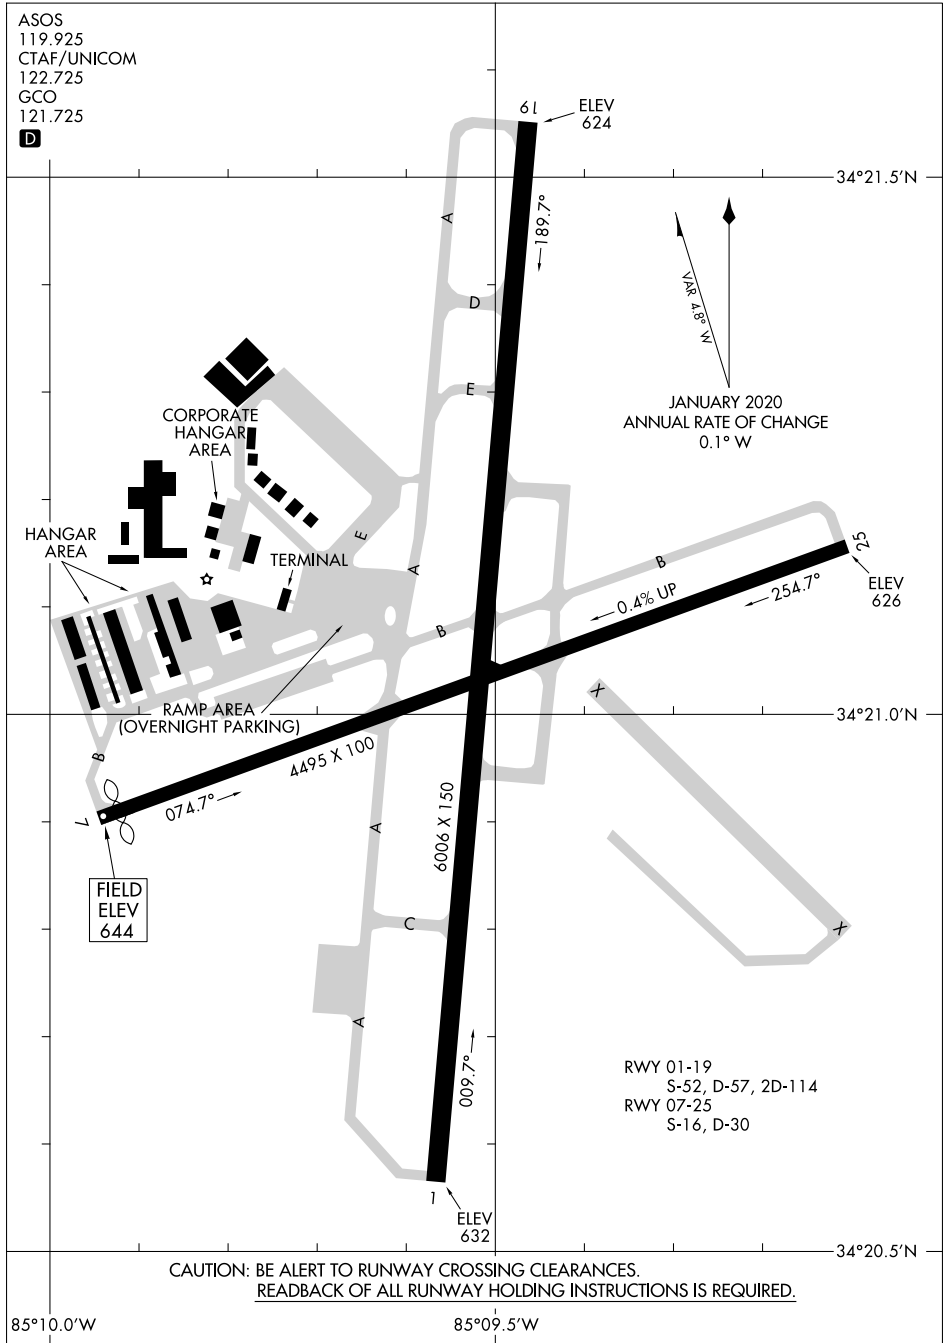

22139

AIRPORT DIAGRAM

RICHARD B RUSSELL RGNL - J H TOWERS FLD (R.M.G)

AL-855 (FAA)

ROME, GEORGIA

ASOS
119.925
CTAF/UNICOM
122.725
GCO
121.725

D

SE-4, 08 SEP 2022 to 06 OCT 2022

SE-4, 08 SEP 2022 to 06 OCT 2022

RWY 01-19
S-52, D-57, 2D-114
RWY 07-25
S-16, D-30

CAUTION: BE ALERT TO RUNWAY CROSSING CLEARANCES.
READBACK OF ALL RUNWAY HOLDING INSTRUCTIONS IS REQUIRED.

85°10.0'W

85°09.5'W

AIRPORT DIAGRAM

22139

RICHARD B RUSSELL RGNL - J H TOWERS FLD (R.M.G)

ROME, GEORGIA