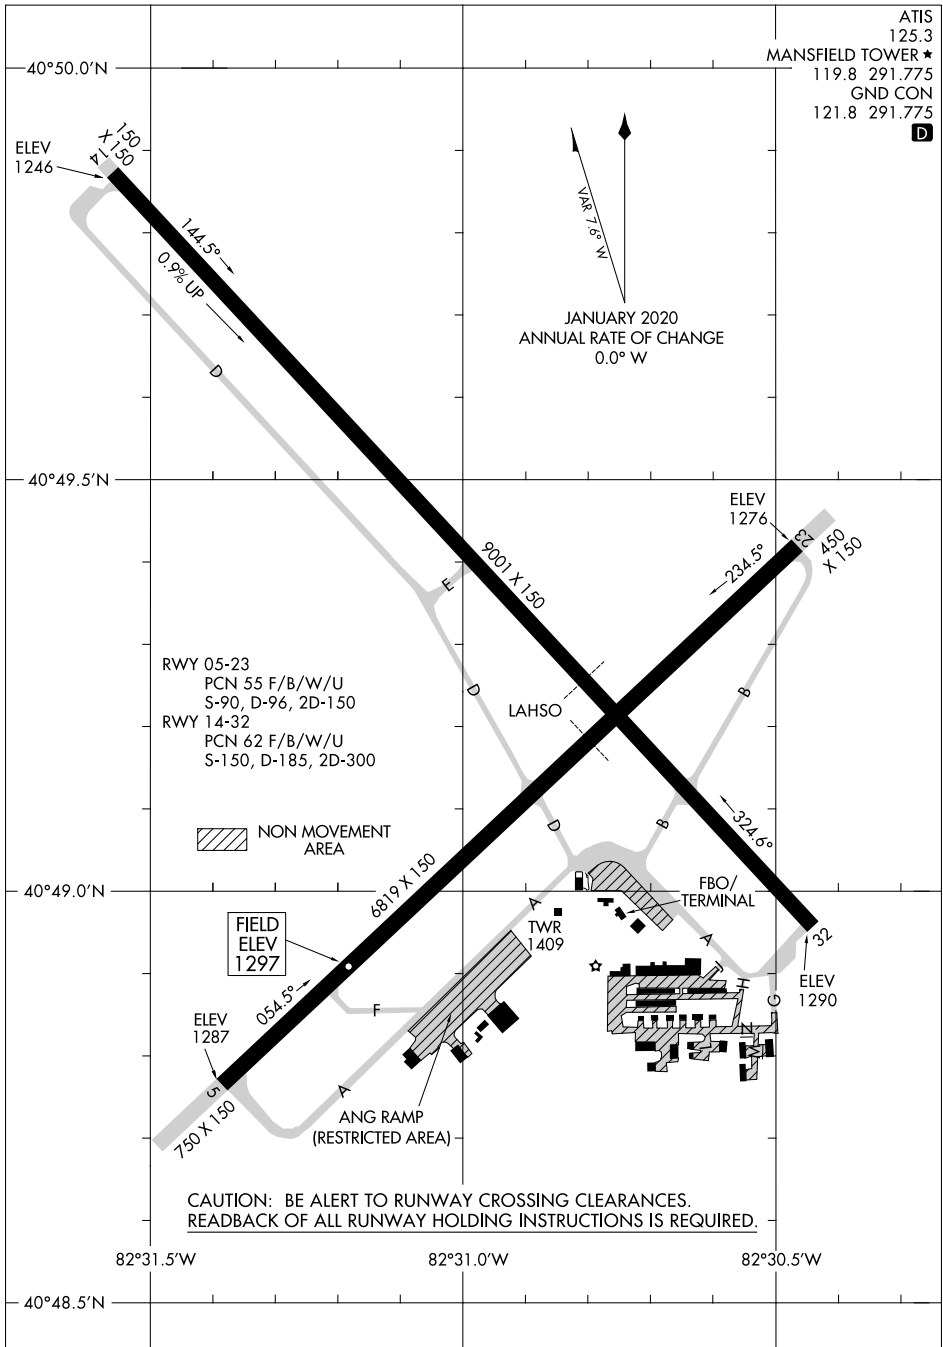

AIRPORT DIAGRAM

AL-860 (FAA)

MANSFIELD LAHM RGNL (MFD)
MANSFIELD, OHIO

ATIS 125.3
 MANSFIELD TOWER ★ 119.8 291.775
 GND CON 121.8 291.775
D

EC-2, 08 SEP 2022 to 06 OCT 2022

EC-2, 08 SEP 2022 to 06 OCT 2022

AIRPORT DIAGRAM

MANSFIELD, OHIO
MANSFIELD LAHM RGNL (MFD)