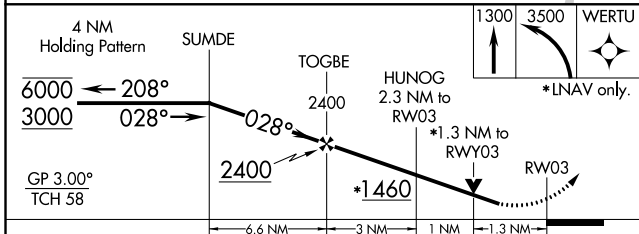

WAAS CH 69243	APP CRS 028°	Rwy Idg TDZE Apt Elev	5000 684 694
-------------------------	------------------------	-----------------------------	---

RNAV (GPS) RWY 3

LAGRANGE/CALLAWAY (LGC)

RNP APCH.

- ⚠ Circling Rwy 13, 21 NA at night.
- ⚠ Rwy 3 helicopter visibility reduction below 3/4 SM NA.
- For uncompensated Baro-VNAV systems, LNAV/VNAV NA below -16°C or above 54°C.

MISSED APPROACH: Climb to 1300 then climbing left turn to 3500 direct WERTU and hold, continue climb-in-hold to 3500.

AWOS-3 126.325	ATLANTA APP CON* 125.5 323.1	CLINC DEL 119.25	UNICOM 122.975 (CTAF) 0
--------------------------	--	----------------------------	--

SE-4, 08 SEP 2022 to 06 OCT 2022

SE-4, 08 SEP 2022 to 06 OCT 2022

CATEGORY	A	B	C	D
LPV DA		1064-1	380 (400-1)	
LNAV/VNAV DA		1044-1	360 (400-1)	
LNAV MDA	1140-1	456 (500-1)	1140-1 3/8	456 (500-1 3/8)
C CIRCLING	1280-1	586 (600-1)	1540-2 1/2 846 (900-2 1/2)	1600-3 906 (1000-3)