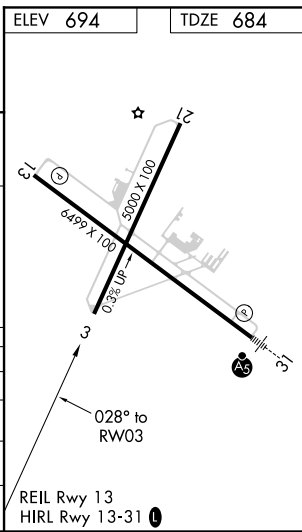

WAAS CH 69243	APP CRS 028°	Rwy Idg TDZE Apt Elev	5000 684 694
-------------------------	------------------------	-----------------------------	---

RNAV (GPS) RWY 3

LAGRANGE/CALLAWAY (LGC)

RNP APCH.

- ⚠ Circling Rwy 13, 21 NA at night.
- ⚠ Rwy 3 helicopter visibility reduction below 3/4 SM NA.
- For uncompensated Baro-VNAV systems, LNAV/VNAV NA below -16°C or above 54°C.

MISSED APPROACH: Climb to 1300 then climbing left turn to 3500 direct WERTU and hold, continue climb-in-hold to 3500.

AWOS-3 126.325	ATLANTA APP CON* 125.5 323.1	CLINC DEL 119.25	UNICOM 122.975 (CTAF) 0
--------------------------	--	----------------------------	--

SE-4, 08 SEP 2022 to 06 OCT 2022

SE-4, 08 SEP 2022 to 06 OCT 2022

CATEGORY	A	B	C	D
LPV DA		1064-1	380 (400-1)	
LNAV/VNAV DA		1044-1	360 (400-1)	
LNAV MDA	1140-1	456 (500-1)	1140-1 3/8	456 (500-1 3/8)
C CIRCLING	1280-1	586 (600-1)	1540-2 1/2 846 (900-2 1/2)	1600-3 906 (1000-3)