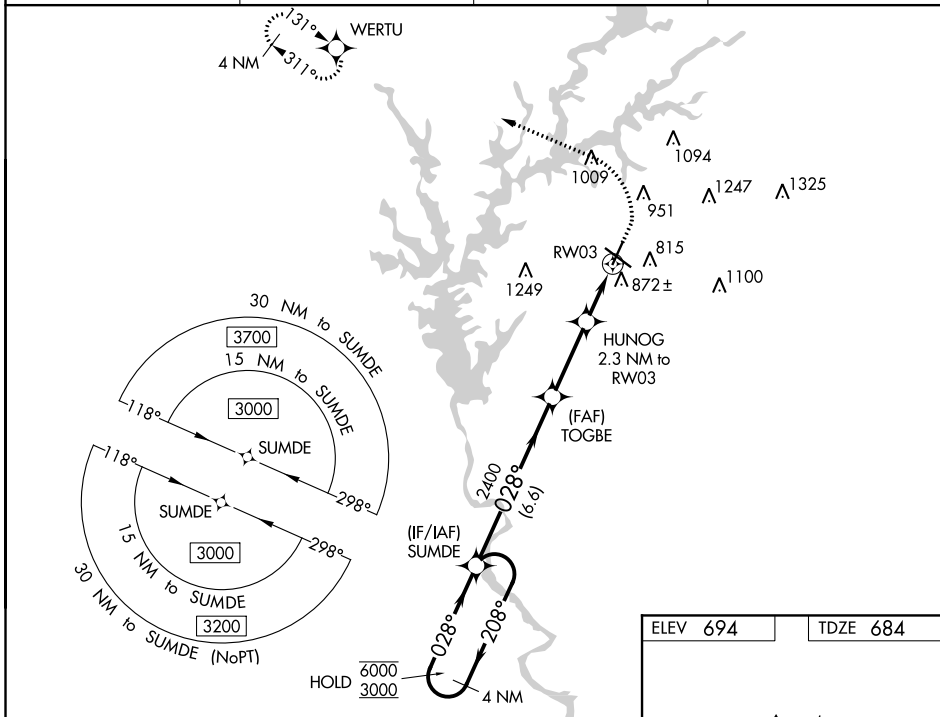

WAAS CH 69243	APP CRS 028°	Rwy Idg TDZE Apt Elev	5000 684 694
-------------------------	------------------------	-----------------------------	---

RNAV (GPS) RWY 3

LAGRANGE/CALLAWAY (LGC)

RNP APCH.

- ⚠ Circling Rwy 13, 21 NA at night.
- ⚠ Rwy 3 helicopter visibility reduction below 3/4 SM NA.
- For uncompensated Baro-VNAV systems, LNAV/VNAV NA below -16°C or above 54°C.

MISSED APPROACH: Climb to 1300 then climbing left turn to 3500 direct WERTU and hold, continue climb-in-hold to 3500.

AWOS-3 126.325	ATLANTA APP CON* 125.5 323.1	CLINC DEL 119.25	UNICOM 122.975 (CTAF) 0
--------------------------	--	----------------------------	--

SE-4, 08 SEP 2022 to 06 OCT 2022

SE-4, 08 SEP 2022 to 06 OCT 2022

CATEGORY	A	B	C	D
LPV DA		1064-1	380 (400-1)	
LNAV/VNAV DA		1044-1	360 (400-1)	
LNAV MDA	1140-1	456 (500-1)	1140-1 3/8	456 (500-1 3/8)
C CIRCLING	1280-1	586 (600-1)	1540-2 1/2 846 (900-2 1/2)	1600-3 906 (1000-3)