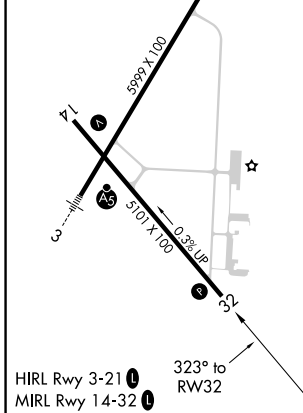

WAAS CH 56333 W32A	APP CRS 323°	Rwy Idg TDZE Apt Elev	5101 608 625
--	------------------------	-----------------------------	---

RNAV (GPS) RWY 32

MENOMINEE RGNL (MNM)

RNP APCH.

⚠ Rwy 32 helicopter visibility reduction below 1 SM NA.
Straight-in Rwy 32 NA at night, Circling Rwy 14, 32 NA at night.

MISSED APPROACH: Climb to 4000 direct ZELNA and hold, continue climb-in-hold to 4000.

AWOS-3PT
121.45

GREEN BAY APP CON ★
120.3 338.2

UNICOM
122.8 (CTAF) 0

CATEGORY		A	B	C	D
LP	MDA	1140-1	532 (600-1)	1140-1½	532 (600-1½)
	LNAV MDA	1160-1	552 (600-1)	1160-1⅝	552 (600-1⅝)
C	CIRCLING	1200-1	575 (600-1)	1200-1⅝ 575 (600-1⅝)	1380-2½ 755 (800-2½)