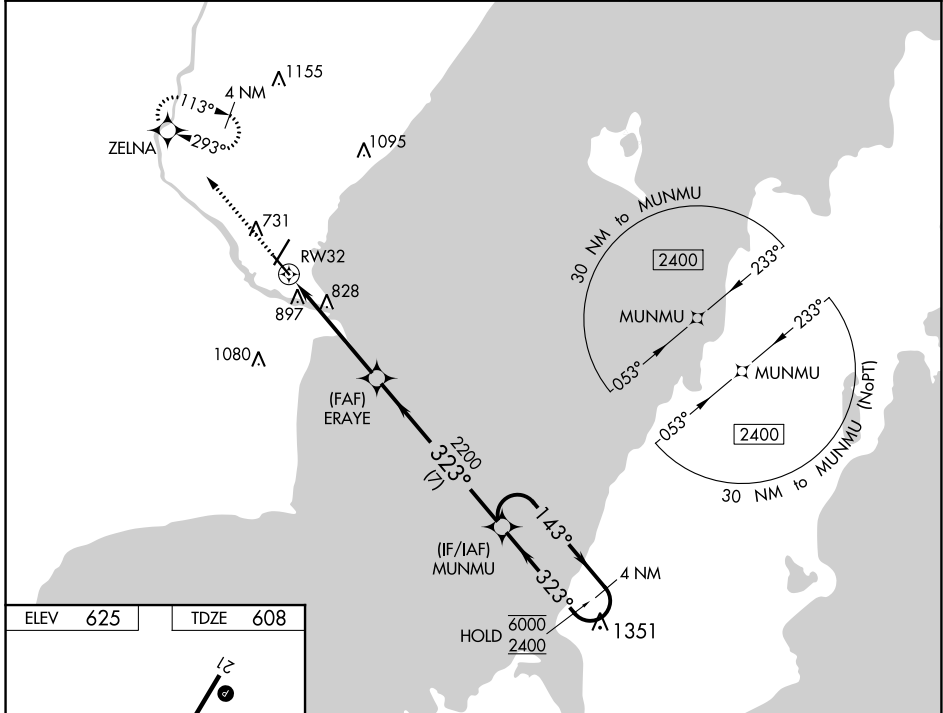

WAAS CH 56333 W32A	APP CRS 323°	Rwy Idg TDZE Apt Elev	5101 608 625
--	------------------------	-----------------------------	---

RNAV (GPS) RWY 32

MENOMINEE RGNL (MNM)

RNP APCH.

⚠ Rwy 32 helicopter visibility reduction below 1 SM NA.
Straight-in Rwy 32 NA at night, Circling Rwy 14, 32 NA at night.

MISSED APPROACH: Climb to 4000 direct ZELNA and hold, continue climb-in-hold to 4000.

AWOS-3PT
121.45

GREEN BAY APP CON ★
120.3 338.2

UNICOM
122.8 (CTAF) 0

CATEGORY		A	B	C	D
LP	MDA	1140-1	532 (600-1)	1140-1½	532 (600-1½)
	LNAV MDA	1160-1	552 (600-1)	1160-1⅝	552 (600-1⅝)
C	CIRCLING	1200-1	575 (600-1)	1200-1⅝ 575 (600-1⅝)	1380-2½ 755 (800-2½)

EC-1, 08 SEP 2022 to 06 OCT 2022

EC-1, 08 SEP 2022 to 06 OCT 2022