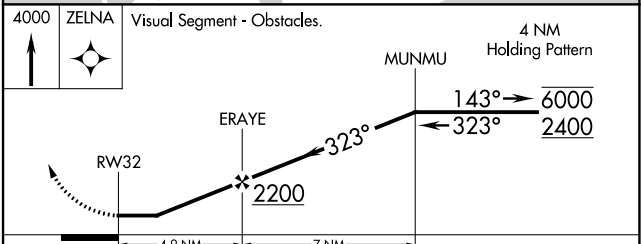

WAAS CH 56333 W32A	APP CRS 323°	Rwy Idg TDZE Apt Elev	5101 608 625
--	------------------------	-----------------------------	---

RNAV (GPS) RWY 32

MENOMINEE RGNL (MNM)

RNP APCH.

⚠ Rwy 32 helicopter visibility reduction below 1 SM NA.
Straight-in Rwy 32 NA at night, Circling Rwy 14, 32 NA at night.

MISSED APPROACH: Climb to 4000 direct ZELNA and hold, continue climb-in-hold to 4000.

AWOS-3PT
121.45

GREEN BAY APP CON ★
120.3 338.2

UNICOM
122.8 (CTAF) 0

CATEGORY		A	B	C	D
LP	MDA	1140-1	532 (600-1)	1140-1½	532 (600-1½)
	LNAV MDA	1160-1	552 (600-1)	1160-1⅝	552 (600-1⅝)
C	CIRCLING	1200-1	575 (600-1)	1200-1⅝ 575 (600-1⅝)	1380-2½ 755 (800-2½)