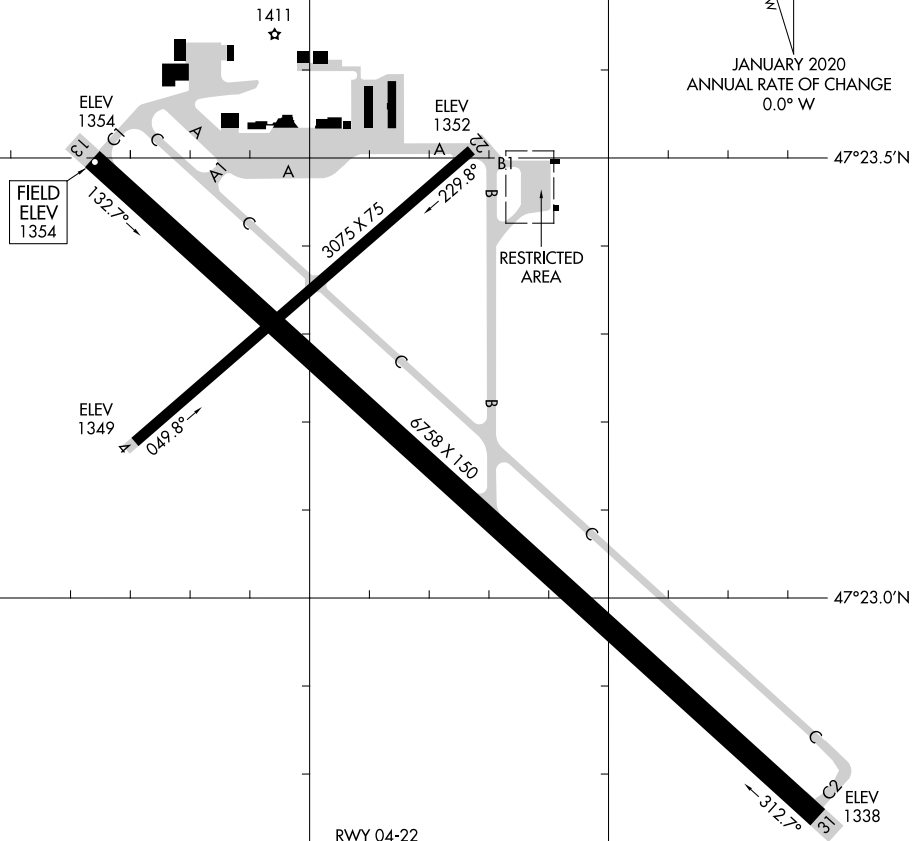

# AIRPORT DIAGRAM

AL-5159 (FAA)

RANGE RGNL (HIB)  
HIBBING, MINNESOTA

ASOS  
126.425  
CTAF/UNICOM  
123.000  
CLNC DEL  
127.4

**D**

  
JANUARY 2020  
ANNUAL RATE OF CHANGE  
0.0° W

FIELD  
ELEV  
1354

RWY 04-22  
PCN 3 F/B/Y/U  
S-35, D-45  
RWY 13-31  
PCN 33 F/C/X/T  
S-60, D-100, 2D-160