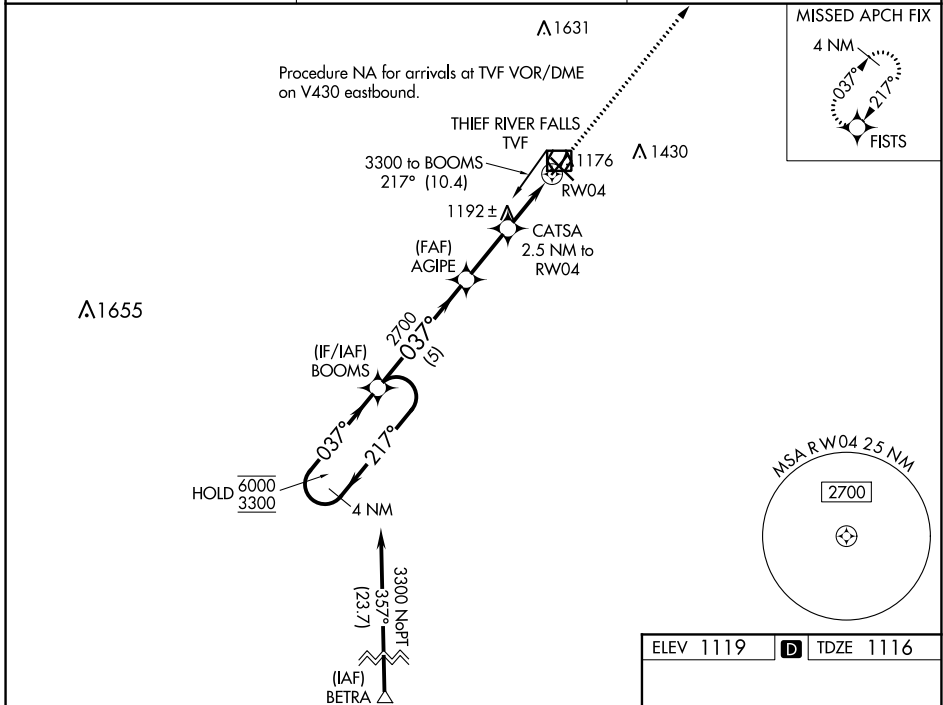

WAAS CH 70636 W04A	APP CRS 037°	Rwy Idg TDZE 1116 Apt Elev 1119	4997
--	------------------------	---	-------------

RNAV (GPS) RWY 4

THIEF RIVER FALLS RGNL (TVF)

RNP APCH.	MISSED APPROACH: Climb to 3300 direct FISTS and hold.
-----------	---

AWOS-3PT 119.025	MINNEAPOLIS CENTER 132.15 269.6	UNICOM 122.8(CTAF) 0
----------------------------	---	--------------------------------

CATEGORY	A	B	C	D
LPV DA	1366-1	250 (300-1)		NA
LNAV/VNAV DA	1366-1	250 (300-1)		NA
LNAV MDA	1460-1	344 (400-1)		NA
CIRCLING	1540-1 421 (500-1)	1580-1 461 (500-1)		NA

NC-1, 08 SEP 2022 to 06 OCT 2022

NC-1, 08 SEP 2022 to 06 OCT 2022