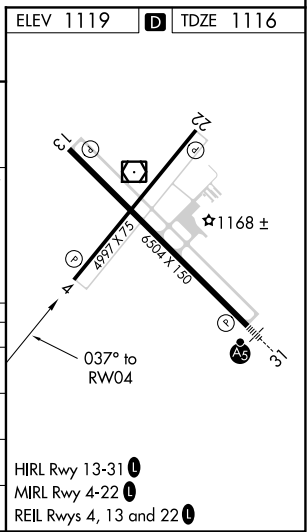

WAAS CH 70636 W04A	APP CRS 037°	Rwy Idg TDZE 1116 Apt Elev 1119	4997

RNAV (GPS) RWY 4

THIEF RIVER FALLS RGNL (TVF)

RNP APCH.	MISSED APPROACH: Climb to 3300 direct FISTS and hold.

AWOS-3PT 119.025	MINNEAPOLIS CENTER 132.15 269.6	UNICOM 122.8(CTAF) 0

CATEGORY	A	B	C	D
LPV DA	1366-1	250 (300-1)		NA
LNAV/VNAV DA	1366-1	250 (300-1)		NA
LNAV MDA	1460-1	344 (400-1)		NA
CIRCLING	1540-1 421 (500-1)	1580-1 461 (500-1)		NA

NC-1, 08 SEP 2022 to 06 OCT 2022

NC-1, 08 SEP 2022 to 06 OCT 2022