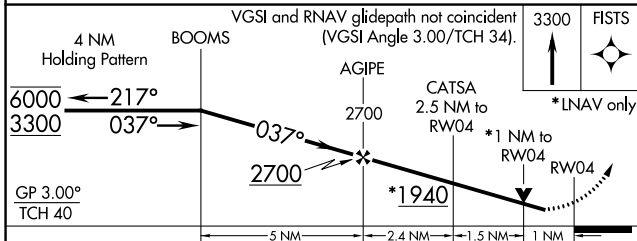

WAAS CH 70636 W04A	APP CRS 037°	Rwy Idg TDZE 1116 Apt Elev 1119	4997

RNAV (GPS) RWY 4

THIEF RIVER FALLS RGNL (TVF)

RNP APCH.	MISSED APPROACH: Climb to 3300 direct FISTS and hold.

AWOS-3PT 119.025	MINNEAPOLIS CENTER 132.15 269.6	UNICOM 122.8(CTAF) 0

CATEGORY	A	B	C	D
LPV DA	1366-1	250 (300-1)		NA
LNAV/VNAV DA	1366-1	250 (300-1)		NA
LNAV MDA	1460-1	344 (400-1)		NA
CIRCLING	1540-1 421 (500-1)	1580-1 461 (500-1)		NA

NC-1, 08 SEP 2022 to 06 OCT 2022

NC-1, 08 SEP 2022 to 06 OCT 2022