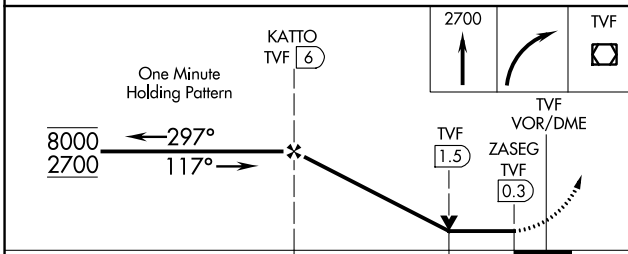

CATEGORY	A	B	C	D
S-13	1520-1	405 (500-1)	1520-1¼	405 (500-1¼)

HIRL Rwy 13-31 **0**
MIRL Rwy 4-22 **0**
REIL Rws 4, 13, and 22 **0**

NC-1, 08 SEP 2022 to 06 OCT 2022

NC-1, 08 SEP 2022 to 06 OCT 2022