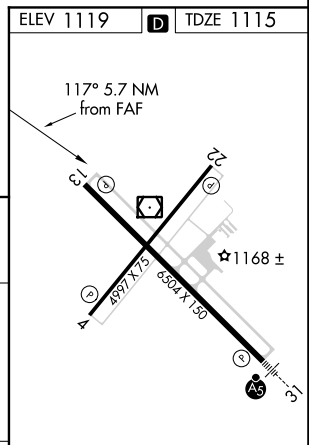

VOR/DME TVF 114.45 Chan 91(Y)	APP CRS 117°	Rwy Idg TDZE 1115 Apt Elev 1119	6504
---	------------------------	---	-------------

VOR Z RWY 13

THIEF RIVER FALLS RGNL (TVF)

DME required.	MISSED APPROACH: Climb to 2700 then right turn direct TVF VOR/DME and hold.
---------------	---

AWOS-3PT 119.025	MINNEAPOLIS CENTER 132.15 269.6	UNICOM 122.8 (CTAF) 0
----------------------------	---	--

THIEF RIVER FALLS
114.45 TVF Chan 91(Y)

CATEGORY	A	B	C	D
S-13	1520-1	405 (500-1)	1520-1¼	405 (500-1¼)