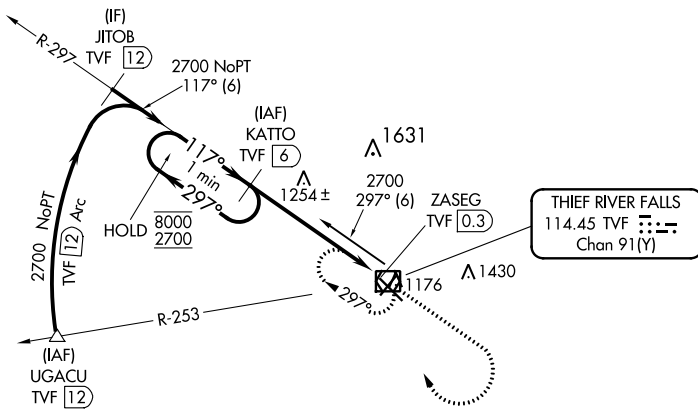

VOR/DME TVF 114.45 Chan 91(Y)	APP CRS 117°	Rwy Idg TDZE 1115 Apt Elev 1119	6504
---	------------------------	---	-------------

VOR Z RWY 13

THIEF RIVER FALLS RGNL (TVF)

DME required.	MISSED APPROACH: Climb to 2700 then right turn direct TVF VOR/DME and hold.
---------------	---

AWOS-3PT 119.025	MINNEAPOLIS CENTER 132.15 269.6	UNICOM 122.8 (CTAF) 0
----------------------------	---	--

THIEF RIVER FALLS
114.45 TVF Chan 91(Y)

CATEGORY	A	B	C	D
S-13	1520-1	405 (500-1)	1520-1¼	405 (500-1¼)