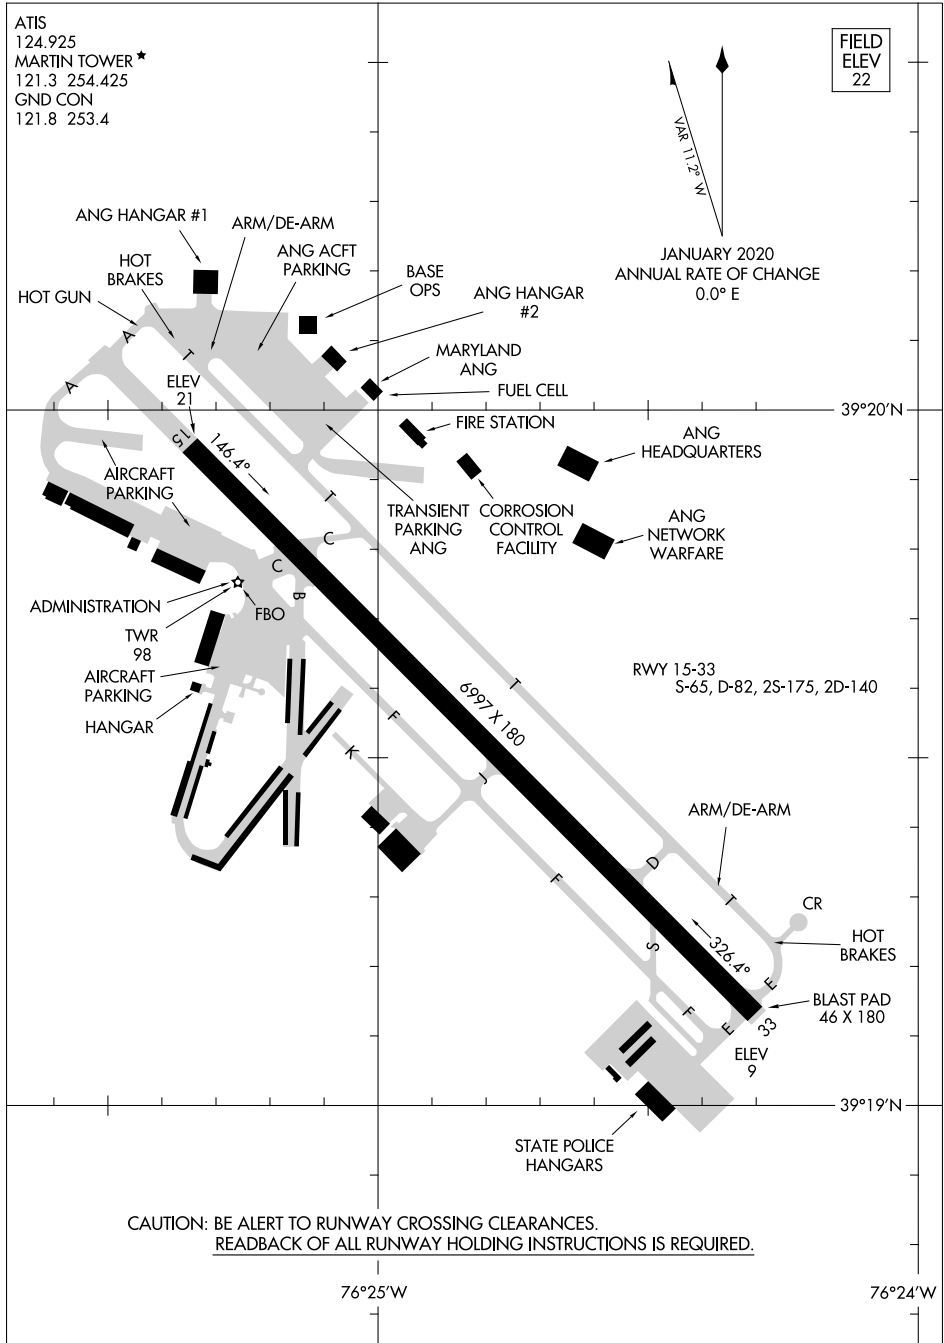

21224

AIRPORT DIAGRAM

AL-5222 (FAA)

MARTIN STATE (MTN)
BALTIMORE, MARYLAND

ATIS
124.925
MARTIN TOWER ★
121.3 254.425
GND CON
121.8 253.4

FIELD
ELEV
22

VAR 11.2° W
JANUARY 2020
ANNUAL RATE OF CHANGE
0.0° E

NE-3, 08 SEP 2022 to 06 OCT 2022

NE-3, 08 SEP 2022 to 06 OCT 2022

CAUTION: BE ALERT TO RUNWAY CROSSING CLEARANCES.
READBACK OF ALL RUNWAY HOLDING INSTRUCTIONS IS REQUIRED.

AIRPORT DIAGRAM

21224

BALTIMORE, MARYLAND
MARTIN STATE (MTN)