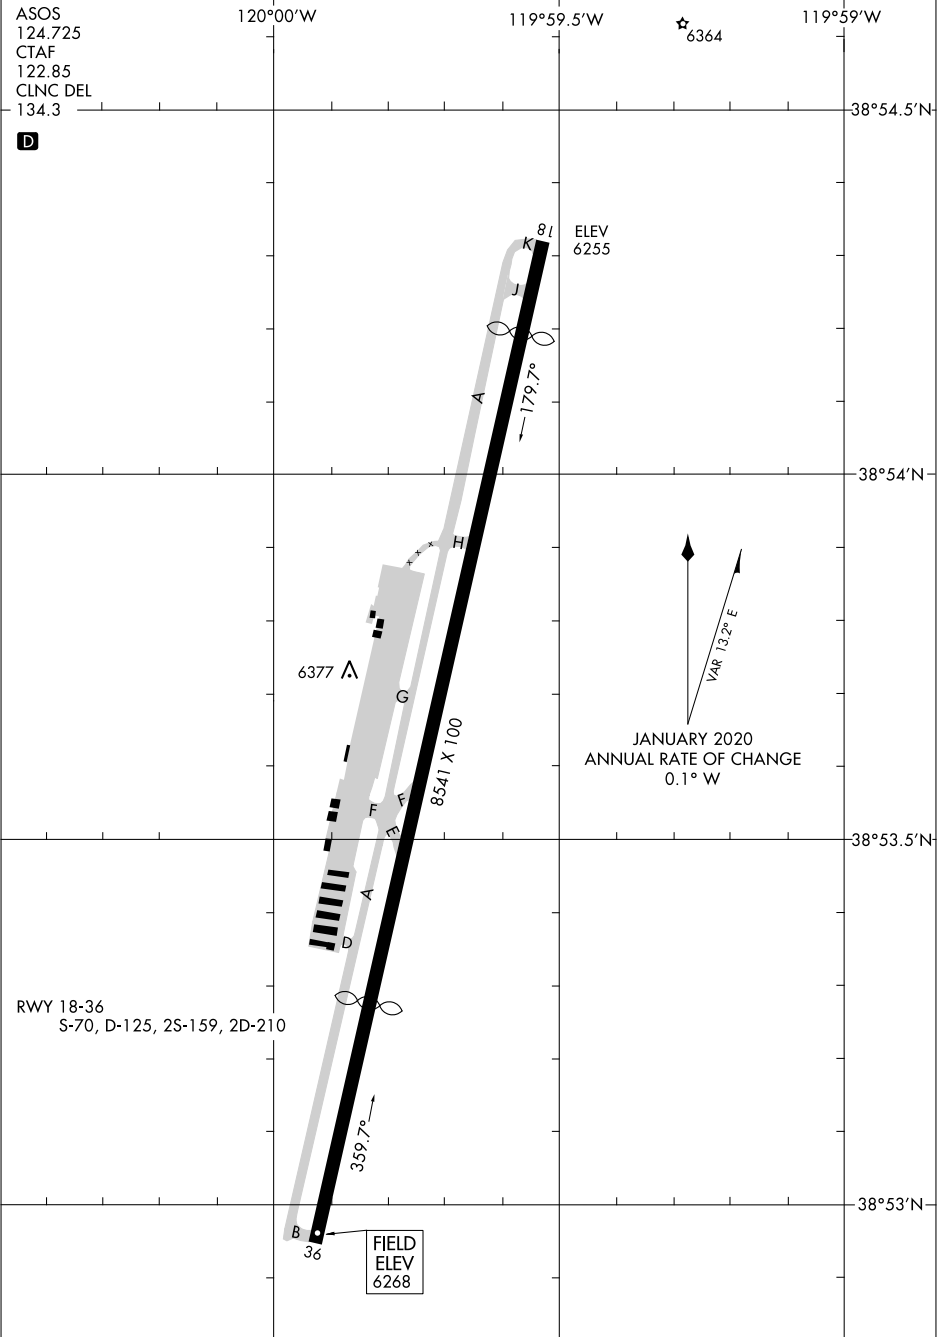

21336

AIRPORT DIAGRAM

AL-5416 (FAA)

LAKE TAHOE (TVL)
SOUTH LAKE TAHOE, CALIFORNIA

AIRPORT DIAGRAM

21336

SOUTH LAKE TAHOE, CALIFORNIA
LAKE TAHOE (TVL)