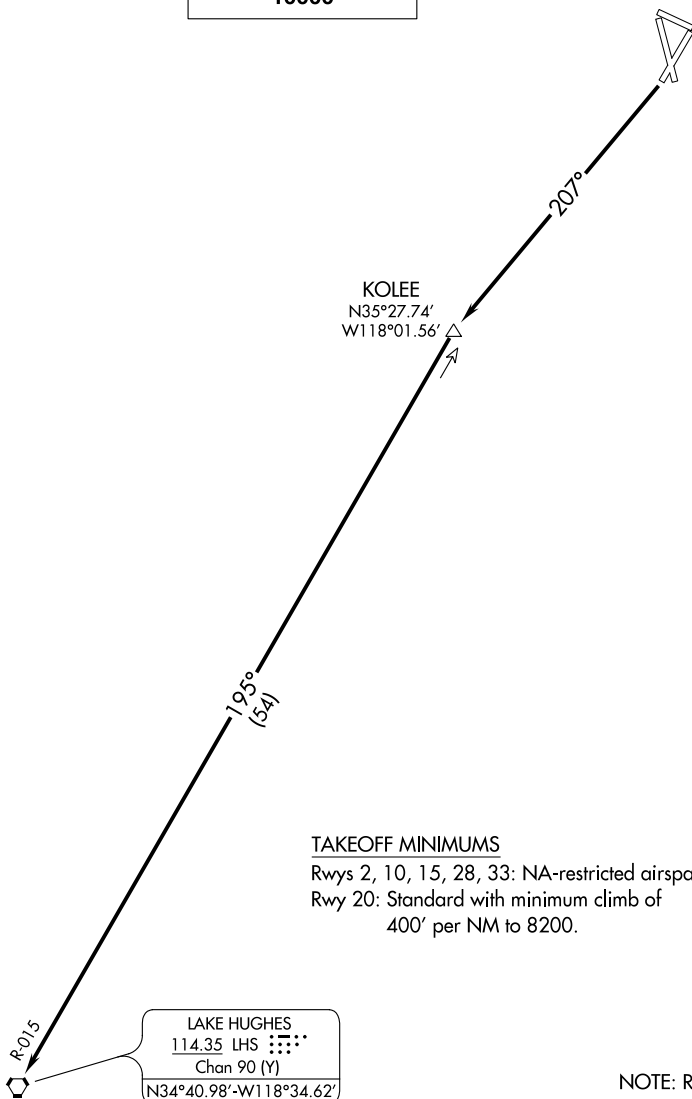

(IYK2.LHS) 19227

AL-5417 (FAA)

INYOKERN (IYK)  
INYOKERN, CALIFORNIA

# INYOKERN TWO DEPARTURE

JOSHUA DEP CON  
133.65 348.7

**TOP ALTITUDE:**  
**10000**

SW-3, 08 SEP 2022 to 06 OCT 2022

SW-3, 08 SEP 2022 to 06 OCT 2022

### TAKEOFF MINIMUMS

Rwys 2, 10, 15, 28, 33: NA-restricted airspace/terrain.

Rwy 20: Standard with minimum climb of 400' per NM to 8200.

NOTE: RADAR required.

NOTE: Chart not to scale.

### DEPARTURE ROUTE DESCRIPTION

TAKEOFF RWY 20: Climb to 10000 on heading 207° and LHS VORTAC R-015 to LHS VORTAC, then proceed on course.