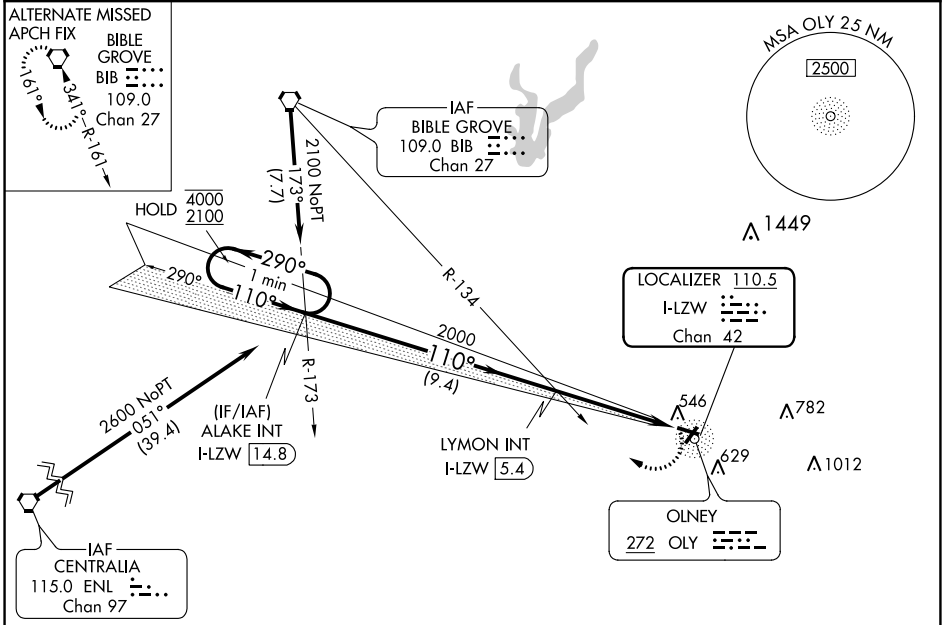

LOC/DME I-LZW 110.5 Chan 42	APP CRS 110°	Rwy Idg 4099 TDZE 482 Apt Elev 482
---	------------------------	---

LOC RWY 11

OLNEY-NOBLE (OLY)

<p>AWOS-3 119.275</p>	<p>KANSAS CITY CENTER 124.3 269.15</p>	<p>UNICOM 123.0 (CTAF)</p>
---	--	--

MISSED APPROACH: Climbing right turn to 2400 on heading 290° and BIB VORTAC R-173 to ALAKE INT/I-LZW LOC/DME 1.4.8 DME and hold.

EC-3, 08 SEP 2022 to 06 OCT 2022

EC-3, 08 SEP 2022 to 06 OCT 2022