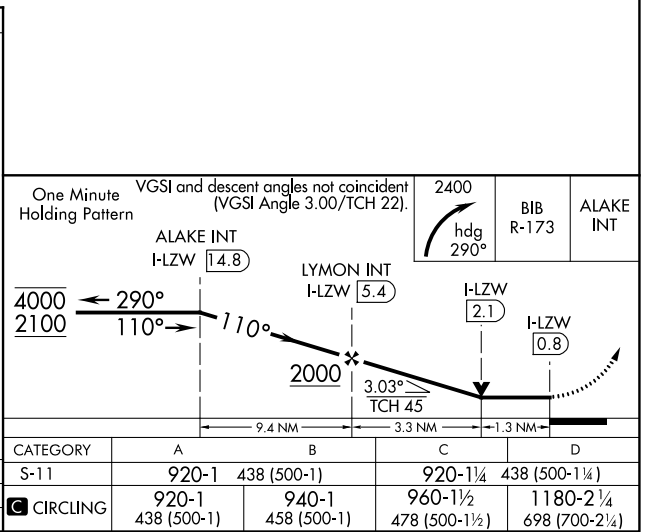

LOC/DME I-LZW 110.5 Chan 42	APP CRS 110°	Rwy Idg 4099 TDZE 482 Apt Elev 482
---	------------------------	---

LOC RWY 11

OLNEY-NOBLE (OLY)

<p>AWOS-3 119.275</p>	<p>KANSAS CITY CENTER 124.3 269.15</p>	<p>UNICOM 123.0 (CTAF)</p>
---	--	--

MISSED APPROACH: Climbing right turn to 2400 on heading 290° and BIB VORTAC R-173 to ALAKE INT/I-LZW LOC/DME 1.4.8 DME and hold.

EC-3, 08 SEP 2022 to 06 OCT 2022

EC-3, 08 SEP 2022 to 06 OCT 2022