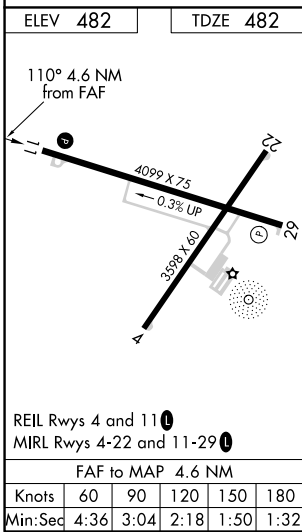

LOC/DME I-LZW 110.5 Chan 42	APP CRS 110°	Rwy Idg 4099 TDZE 482 Apt Elev 482
---	------------------------	---

LOC RWY 11

OLNEY-NOBLE (OLY)

<p>AWOS-3 119.275</p>	<p>KANSAS CITY CENTER 124.3 269.15</p>	<p>UNICOM 123.0 (CTAF)</p>
---	--	--

MISSED APPROACH: Climbing right turn to 2400 on heading 290° and BIB VORTAC R-173 to ALAKE INT/I-LZW LOC/DME 1.4.8 DME and hold.

EC-3, 08 SEP 2022 to 06 OCT 2022

EC-3, 08 SEP 2022 to 06 OCT 2022