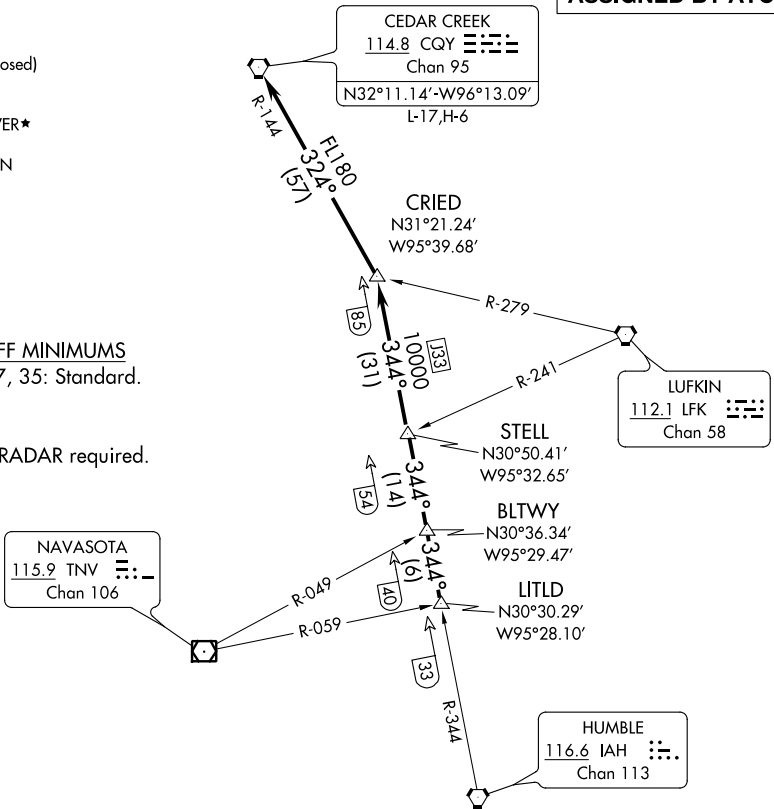

CRIED ONE DEPARTURE

AL-5537 (FAA)

SUGAR LAND RGNL (SGR)

HOUSTON, TEXAS

ATIS ★
 118.125
 CLNC DEL
 121.4
 CLNC DEL
 119.25 (when twr closed)
 GND CON
 121.4
 SUGAR LAND TOWER★
 118.65 (CTAF)
 HOUSTON DEP CON
 123.8 257.7

**TOP ALTITUDE:
ASSIGNED BY ATC**

TAKEOFF MINIMUMS
Rwys 17, 35: Standard.

NOTE: RADAR required.

SC-5, 08 SEP 2022 to 06 OCT 2022

SC-5, 08 SEP 2022 to 06 OCT 2022

(NARRATIVE ON FOLLOWING PAGE)

NOTE: Chart not to scale.

CRIED ONE DEPARTURE

HOUSTON, TEXAS

SUGAR LAND RGNL (SGR)