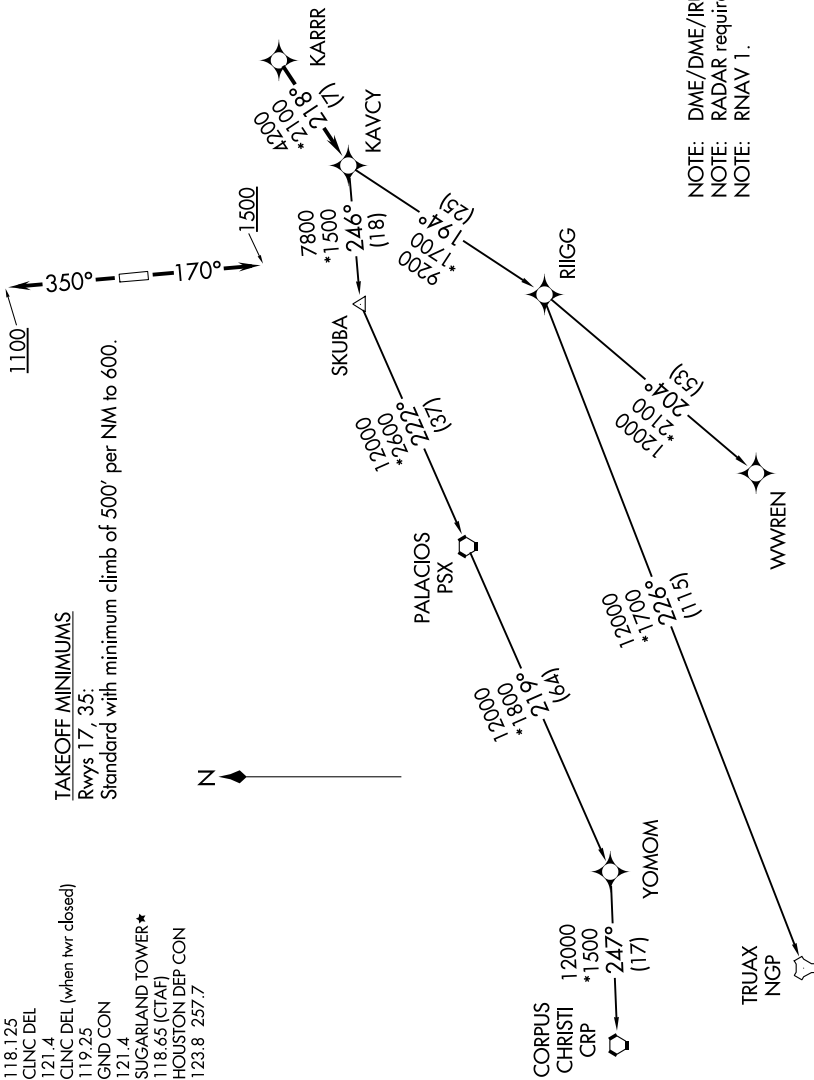

KARR SIX DEPARTURE (RNAV)

**TOP ALTITUDE:
ASSIGNED BY ATC**

SC-5, 08 SEP 2022 to 06 OCT 2022

- ATIS* 118.125
- CINC DEL 121.4
- CINC DEL (when twr closed) 119.25
- GND CON 121.4
- SUGARLAND TOWER* 118.65 (CTAF)
- HOUSTON DEP CON 123.8 257.7

TAKEOFF MINIMUMS

(NARRATIVE ON FOLLOWING PAGE)

NOTE: Chart not to scale.

KARR SIX DEPARTURE (RNAV)

(KARRR6.KARRR) 05DEC19

SC-5, 08 SEP 2022 to 06 OCT 2022