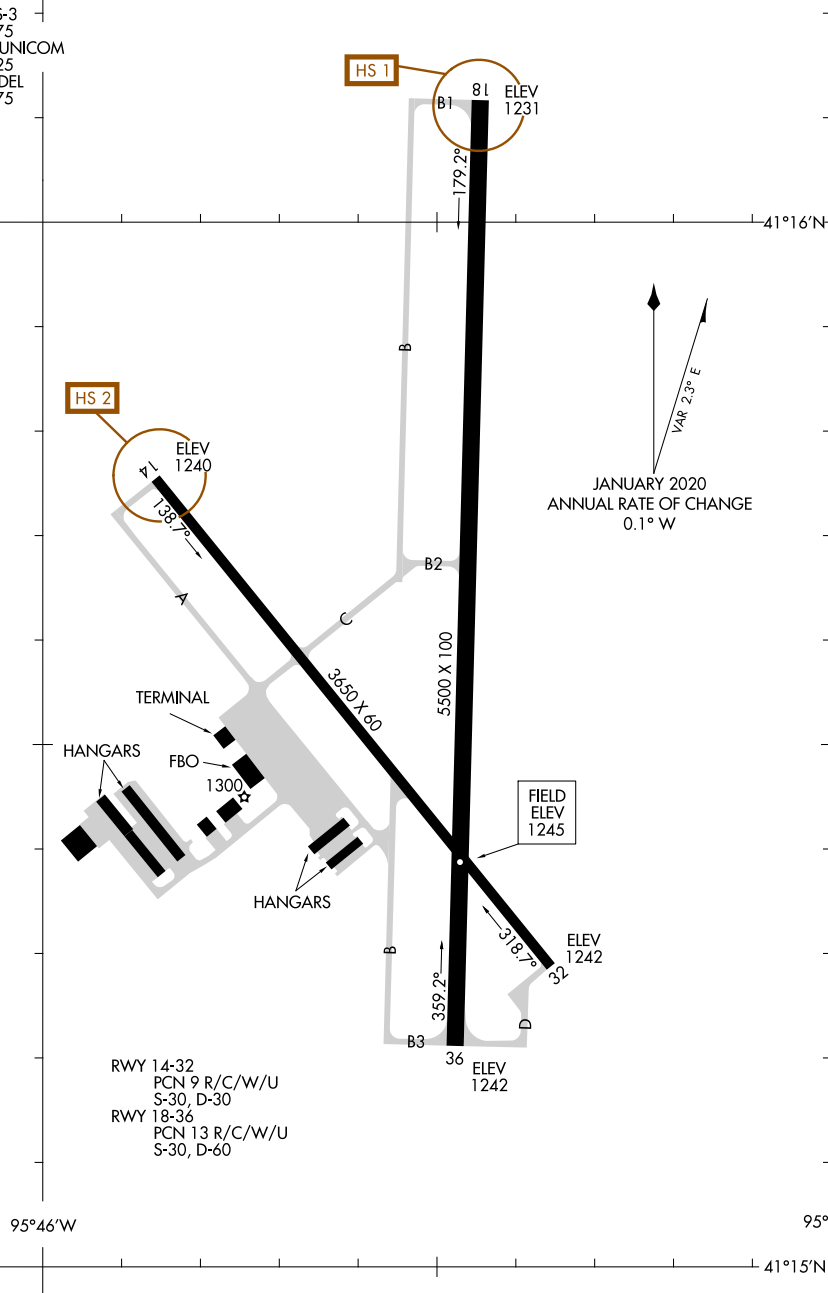

21336

AIRPORT DIAGRAM

AL-5540 (FAA)

COUNCIL BLUFFS MUNI (CBF)
COUNCIL BLUFFS, IOWA

AWOS-3
126.575
CTAF/UNICOM
122.725
CLNC DEL
127.675

NC-3, 08 SEP 2022 to 06 OCT 2022

NC-3, 08 SEP 2022 to 06 OCT 2022