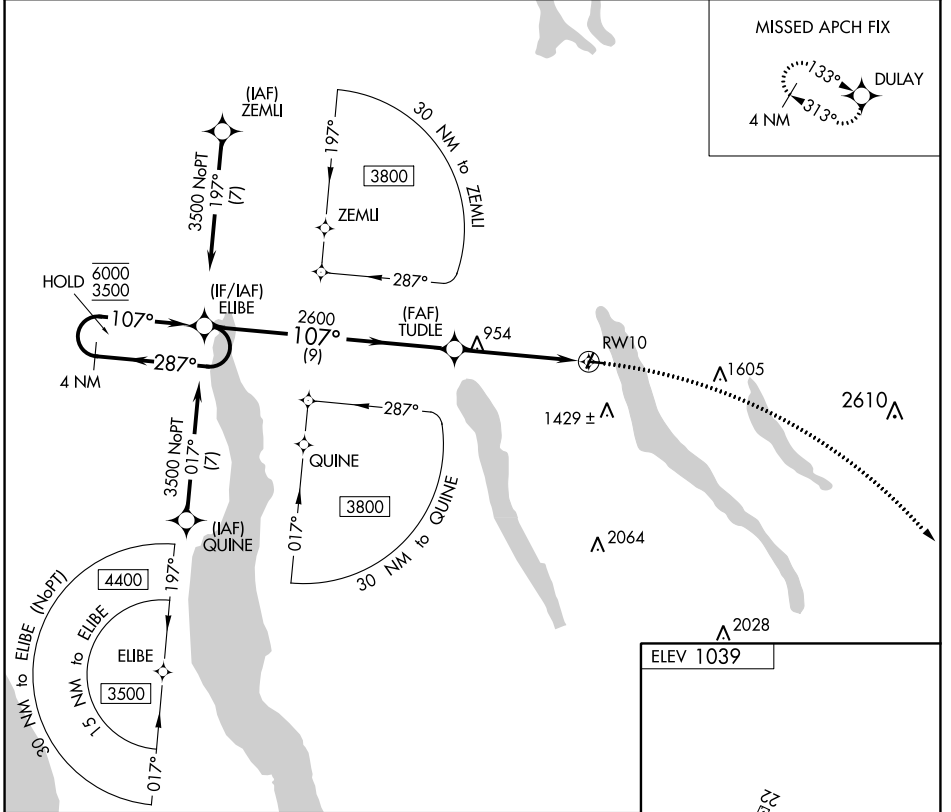

APP CRS	Rwy Idg	N/A
107°	TDZE	N/A
	Apt Elev	1039

RNAV (GPS)-A

SKANEATELES AERO DROME (6B9)

RNP APCH - GPS.

⚠ Circling NA to Rwy 4 and 22. Circling to Rwy 28 NA at night.
⚠ Rwy 28 helicopter visibility reduction below 1 SM NA.

MISSED APPROACH: Climbing right turn to 3800 direct DULAY and hold.

AWOS-3P 120.125	SYRACUSE APP CON 126.125 269.125	UNICOM 122.8 (CTAF) 📻
---------------------------	--	--

NE-2, 08 SEP 2022 to 06 OCT 2022

NE-2, 08 SEP 2022 to 06 OCT 2022

CATEGORY	A	B	C	D
📻 CIRCLING	1600-1 561 (600-1)	1700-1 661 (700-1)	1780-2¼ 741 (800-2¼)	NA

REIL Rwy 10 and 28
 MIRL Rwy 10-28 **📻**