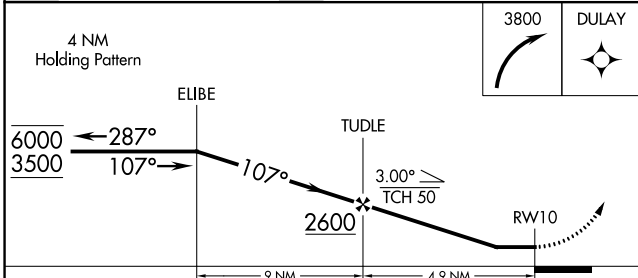

CATEGORY	A	B	C	D
📻 CIRCLING	1600-1 561 (600-1)	1700-1 661 (700-1)	1780-2¼ 741 (800-2¼)	NA

REIL Rwy 10 and 28
MIRL Rwy 10-28 **📻**