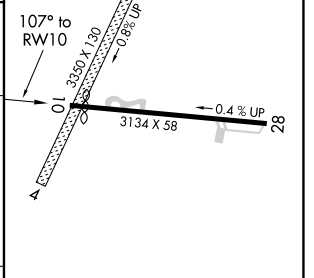

APP CRS	Rwy Idg	N/A
107°	TDZE	N/A
	Apt Elev	1039

RNAV (GPS)-A

SKANEATELES AERO DROME (6B9)

RNP APCH - GPS.

⚠ Circling NA to Rwy 4 and 22. Circling to Rwy 28 NA at night.
⚠ Rwy 28 helicopter visibility reduction below 1 SM NA.

MISSED APPROACH: Climbing right turn to 3800 direct DULAY and hold.

AWOS-3P 120.125	SYRACUSE APP CON 126.125 269.125	UNICOM 122.8 (CTAF) 📻
---------------------------	--	--

NE-2, 08 SEP 2022 to 06 OCT 2022

NE-2, 08 SEP 2022 to 06 OCT 2022

CATEGORY	A	B	C	D
📻 CIRCLING	1600-1 561 (600-1)	1700-1 661 (700-1)	1780-2¼ 741 (800-2¼)	NA

REIL Rwy 10 and 28
 MIRL Rwy 10-28 **📻**