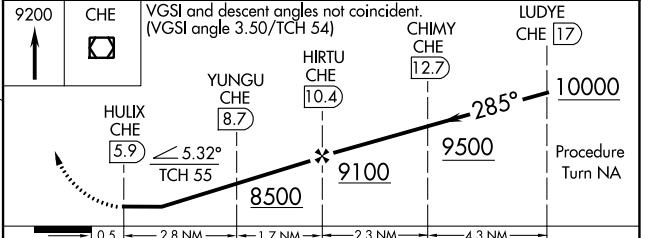

VOR/DME CHE 115.6 Chan 103	APP CRS 285°	Rwy Idg TDZE Apt Elev 6602	N/A N/A 6602
--	------------------------	--	--------------------

VOR/DME-B

YAMPA VALLEY (HDN)

⚠ When local altimeter setting not received, use Craig-Moffat altimeter setting and increase all MDAs 100 feet. Visibility reduction by helicopters NA.

MISSED APPROACH: Climb to 9200 direct CHE VOR/DME and hold.

AWOS-3PT 119.275	DENVER CENTER 120.475 235.975	UNICOM 123.0 (CTAF)
----------------------------	---	-------------------------------

CATEGORY	A	B	C	D
C CIRCLING	7900-1¼ 1298 (1300-1¼)	7900-1½ 1298 (1300-1½)	7900-3 1298 (1300-3)	8180-3 1574 (1600-3)