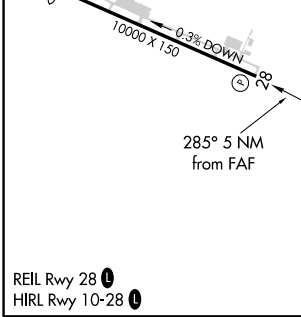

VOR/DME CHE 115.6 Chan 103	APP CRS 285°	Rwy Idg TDZE Apt Elev 6602	N/A N/A 6602
--	------------------------	--	--------------------

VOR/DME-B

YAMPA VALLEY (HDN)

⚠ When local altimeter setting not received, use Craig-Moffat altimeter setting and increase all MDAs 100 feet. Visibility reduction by helicopters NA.

MISSED APPROACH: Climb to 9200 direct CHE VOR/DME and hold.

AWOS-3PT 119.275	DENVER CENTER 120.475 235.975	UNICOM 123.0 (CTAF)
----------------------------	---	-------------------------------

CATEGORY	A	B	C	D
C CIRCLING	7900-1¼ 1298 (1300-1¼)	7900-1½ 1298 (1300-1½)	7900-3 1298 (1300-3)	8180-3 1574 (1600-3)