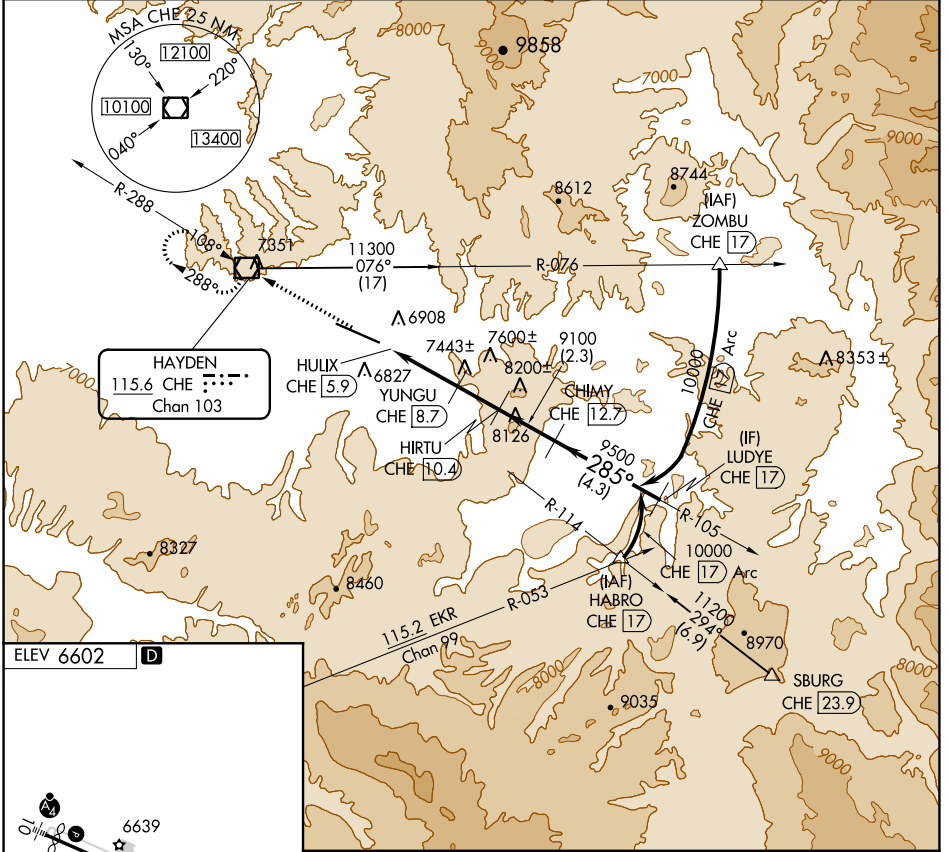

VOR/DME CHE 115.6 Chan 103	APP CRS 285°	Rwy Idg TDZE Apt Elev 6602	N/A N/A 6602
--	------------------------	--	--------------------

VOR/DME-B

YAMPA VALLEY (HDN)

⚠ When local altimeter setting not received, use Craig-Moffat altimeter setting and increase all MDAs 100 feet. Visibility reduction by helicopters NA.

MISSED APPROACH: Climb to 9200 direct CHE VOR/DME and hold.

AWOS-3PT 119.275	DENVER CENTER 120.475 235.975	UNICOM 123.0 (CTAF)
----------------------------	---	-------------------------------

CATEGORY	A	B	C	D
C CIRCLING	7900-1¼ 1298 (1300-1¼)	7900-1½ 1298 (1300-1½)	7900-3 1298 (1300-3)	8180-3 1574 (1600-3)

SW-1, 08 SEP 2022 to 06 OCT 2022

SW-1, 08 SEP 2022 to 06 OCT 2022