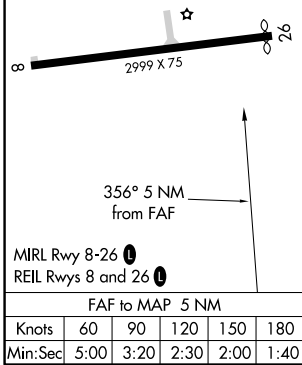

VOR/DME TBD 112.0 Chan 57	APP CRS 356°	Rwy Idg TDZE Apt Elev	N/A N/A 9

VOR or GPS-A
THIBODAUX MUNI (L83)

▽ Obtain local altimeter on CTAF; if not received, use New Orleans Intl (Moisant Field) altimeter setting. △NA	MISSED APPROACH: Climb to 1800 then left turn direct TBD VOR/DME.

NEW ORLEANS APP CON 118.9 256.9	UNICOM 122.8 (CTAF) 0

CATEGORY	A	B	C	D
CIRCLING	660-1	651 (700-1)	NA	
NEW ORLEANS INTL (MOISANT FIELD) ALTIMETER SETTING MINIMUMS				
CIRCLING	760-1	760-1½	NA	
	751 (800-1)	751 (800-1½)		

SC-4, 08 SEP 2022 to 06 OCT 2022

SC-4, 08 SEP 2022 to 06 OCT 2022