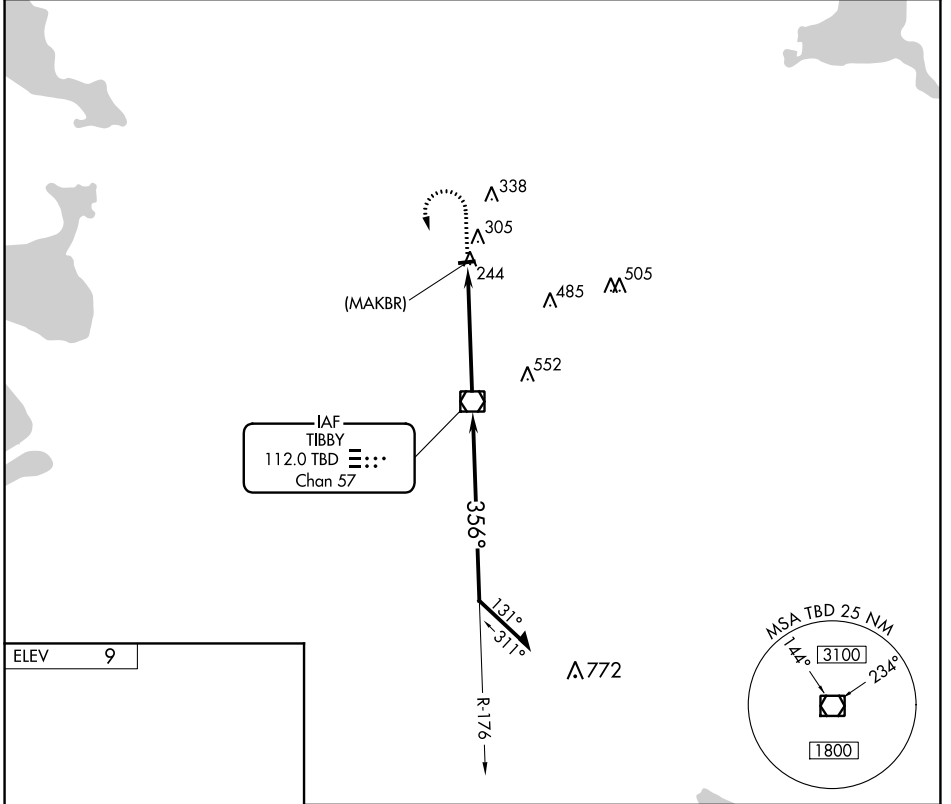

VOR/DME TBD 112.0 Chan 57	APP CRS 356°	Rwy Idg TDZE Apt Elev	N/A N/A 9

VOR or GPS-A
THIBODAUX MUNI (L83)

▽ Obtain local altimeter on CTAF; if not received, use New Orleans Intl (Moisant Field) altimeter setting. △NA	MISSED APPROACH: Climb to 1800 then left turn direct TBD VOR/DME.

NEW ORLEANS APP CON 118.9 256.9	UNICOM 122.8 (CTAF) 0

CATEGORY	A	B	C	D
CIRCLING	660-1	651 (700-1)	NA	
NEW ORLEANS INTL (MOISANT FIELD) ALTIMETER SETTING MINIMUMS				
CIRCLING	760-1	760-1½	NA	
	751 (800-1)	751 (800-1½)		

SC-4, 08 SEP 2022 to 06 OCT 2022

SC-4, 08 SEP 2022 to 06 OCT 2022