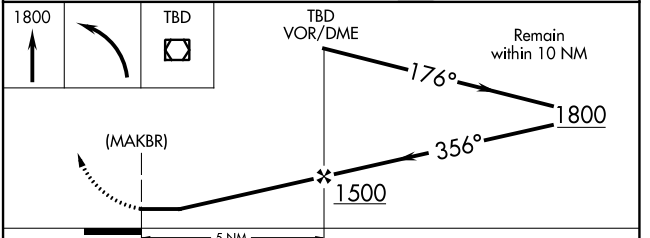

VOR/DME TBD 112.0 Chan 57	APP CRS 356°	Rwy Idg TDZE Apt Elev	N/A N/A 9

VOR or GPS-A
THIBODAUX MUNI (L83)

▽ Obtain local altimeter on CTAF; if not received, use New Orleans Intl (Moisant Field) altimeter setting. △NA	MISSED APPROACH: Climb to 1800 then left turn direct TBD VOR/DME.

NEW ORLEANS APP CON 118.9 256.9	UNICOM 122.8 (CTAF) 0

CATEGORY	A	B	C	D
CIRCLING	660-1	651 (700-1)	NA	
NEW ORLEANS INTL (MOISANT FIELD) ALTIMETER SETTING MINIMUMS				
CIRCLING	760-1	760-1½	NA	
	751 (800-1)	751 (800-1½)		

SC-4, 08 SEP 2022 to 06 OCT 2022

SC-4, 08 SEP 2022 to 06 OCT 2022