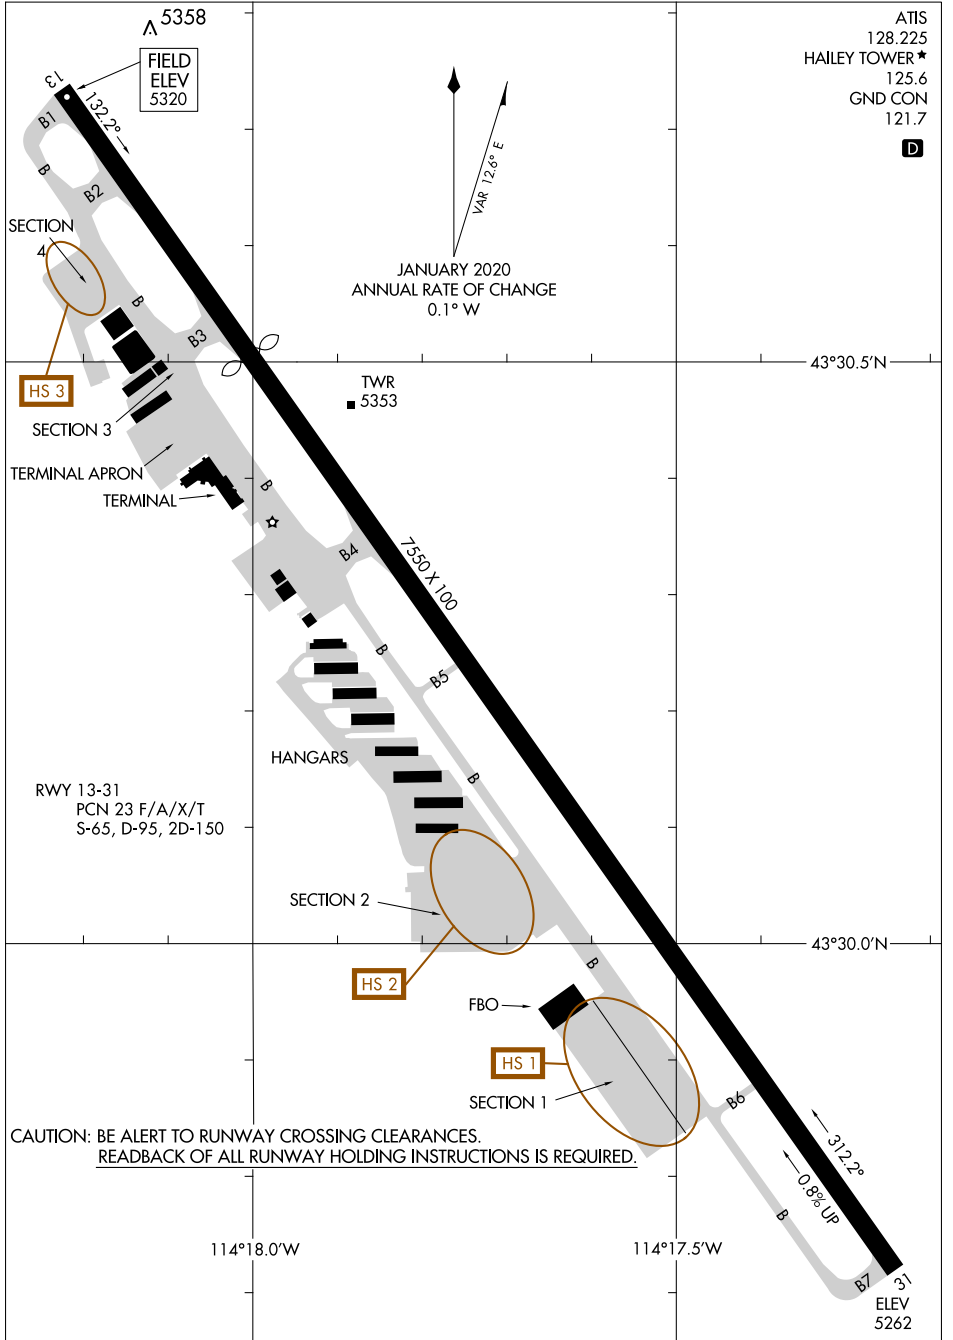

21112

AIRPORT DIAGRAM

AL-6239 (FAA)

FRIEDMAN MEML (SUN)

HAILEY, IDAHO

ATIS 128.225
 HAILEY TOWER * 125.6
 GND CON 121.7
D

NW-1, 08 SEP 2022 to 06 OCT 2022

NW-1, 08 SEP 2022 to 06 OCT 2022

AIRPORT DIAGRAM

21112

HAILEY, IDAHO

FRIEDMAN MEML (SUN)