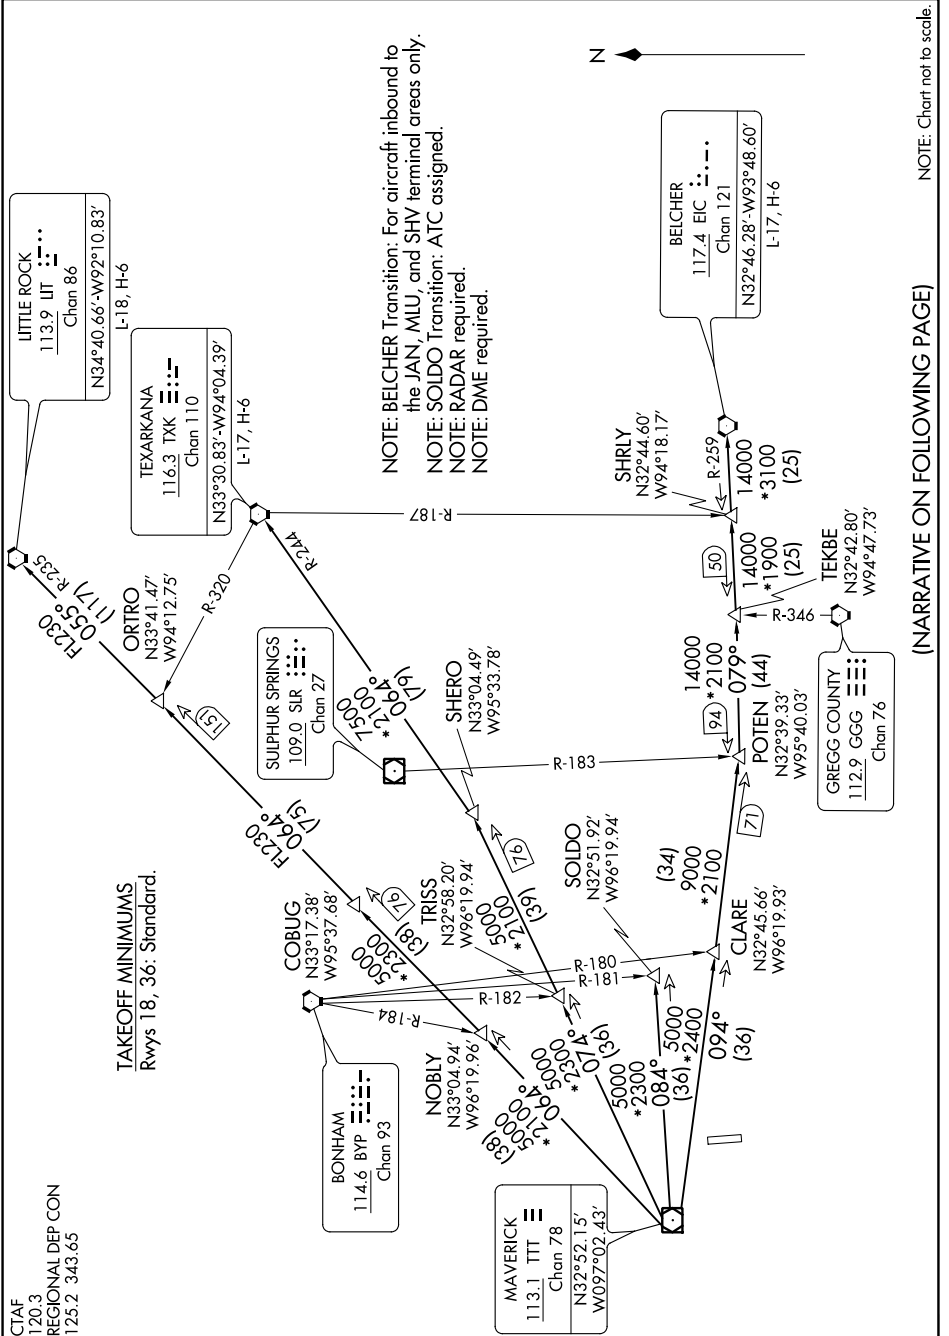

DALLAS ONE DEPARTURE

MESQUITE, TEXAS

SC-2, 08 SEP 2022 to 06 OCT 2022

NOTE: Chart not to scale.

(NARRATIVE ON FOLLOWING PAGE)

SC-2, 08 SEP 2022 to 06 OCT 2022

DALLAS ONE DEPARTURE

MESQUITE, TEXAS