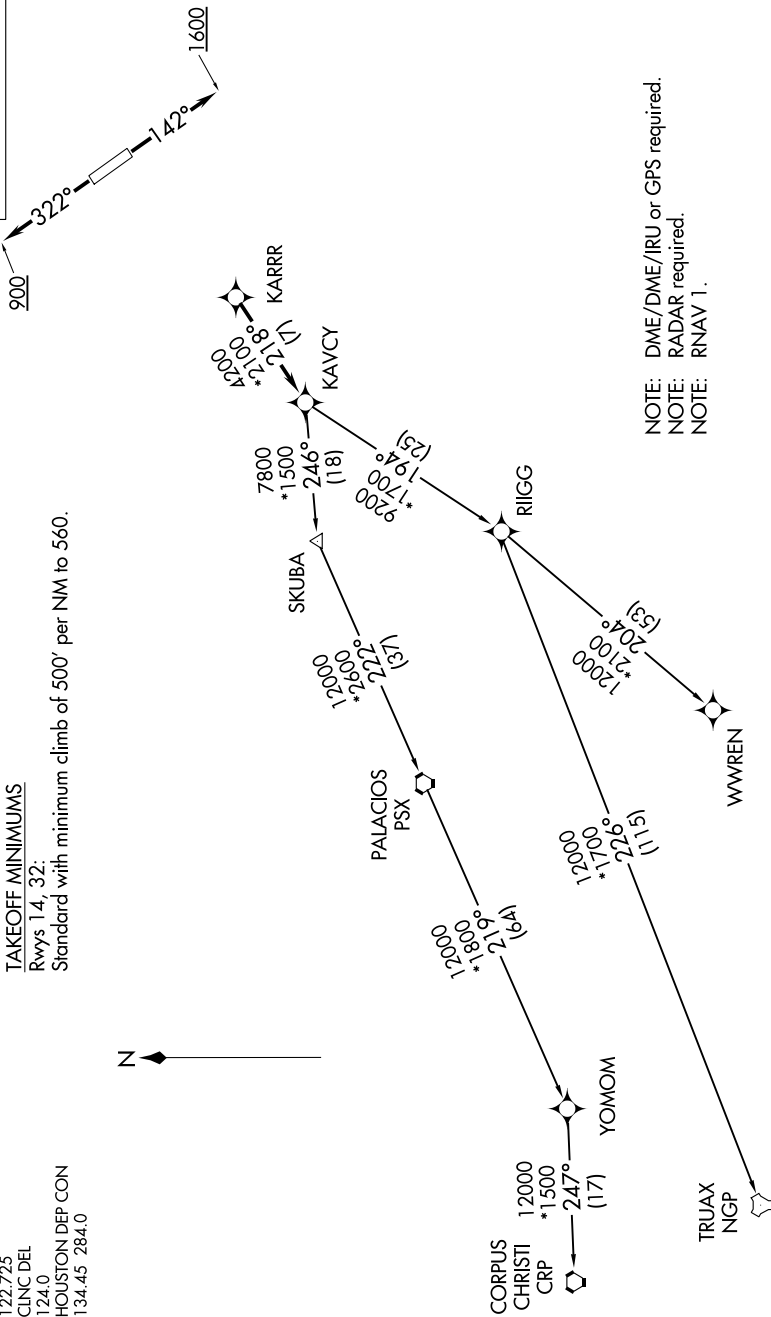

KARR SIX DEPARTURE (RNAV)

SC-5, 08 SEP 2022 to 06 OCT 2022

TAKEOFF MINIMUMS

Rvys 14, 32:

Standard with minimum climb of 500' per NM to 560.

**TOP ALTITUDE:
ASSIGNED BY ATC**

NOTE: DME/DME/IRU or GPS required.
NOTE: RADAR required.
NOTE: RNAV 1.

(NARRATIVE ON FOLLOWING PAGE)

NOTE: Chart not to scale.