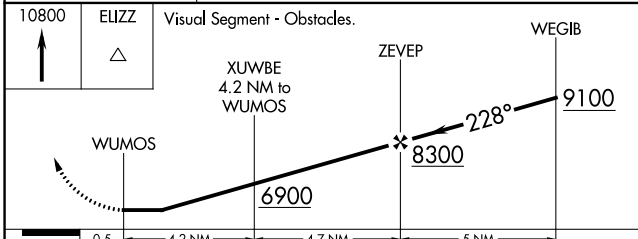

WAAS CH 93741 W25A	APP CRS 228°	Rwy Idg TDZE Apt Elev	6409 5278 5278
--	------------------------	-----------------------------	---

RNAV (GPS) RWY 25

RANGELY (4VØ)

RNP APCH.
 ▼ Rwy 25 helicopter visibility reduction below 1 SM NA.
 ▲ Straight-in Rwy 25 NA at night, Circling Rwy 25 NA at night.
 ☁ -18°C

MISSED APPROACH: Climb to 10800 direct ELIZZ and hold, continue climb-in hold to 10800.

AWOS-3PT 119.025	DENVER CENTER 134.5 327.8	UNICOM 122.8 (CTAF) Ø
----------------------------	-------------------------------------	---------------------------------