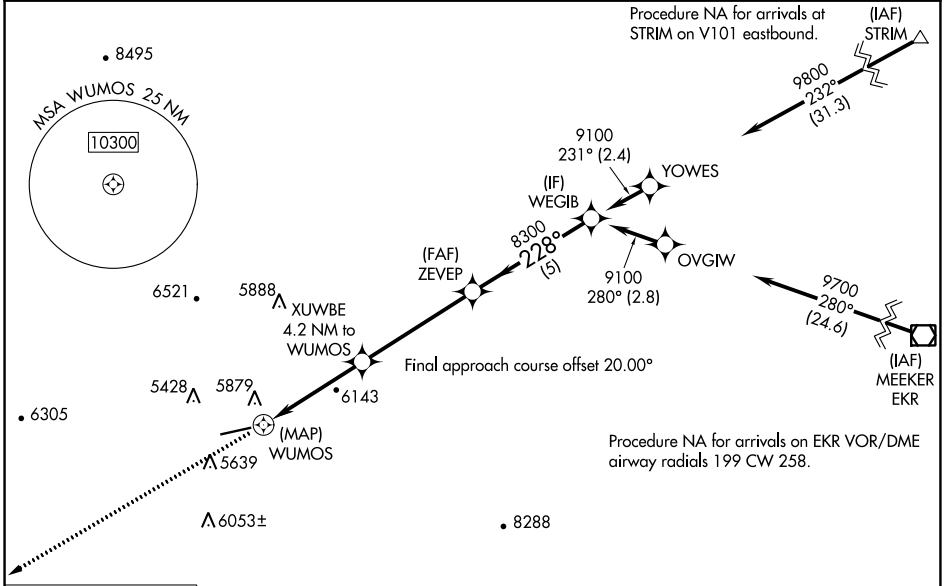

WAAS CH 93741 W25A	APP CRS 228°	Rwy Idg TDZE Apt Elev	6409 5278 5278
--	------------------------	-----------------------------	---

RNAV (GPS) RWY 25

RANGELY (4VØ)

RNP APCH.
 ▼ Rwy 25 helicopter visibility reduction below 1 SM NA.
 ▲ Straight-in Rwy 25 NA at night, Circling Rwy 25 NA at night.
 ☁ -18°C

MISSED APPROACH: Climb to 10800 direct ELIZZ and hold, continue climb-in hold to 10800.

AWOS-3PT 119.025	DENVER CENTER 134.5 327.8	UNICOM 122.8 (CTAF) Ø
----------------------------	-------------------------------------	---------------------------------

CATEGORY	A	B	C	D
LP MDA	6400-1¼ 1122 (1200-1¼)	6400-1½ 1122 (1200-1½)	6400-3 1122 (1200-3)	NA
LNAV MDA	6400-1¼ 1122 (1200-1¼)	6400-1½ 1122 (1200-1½)	6400-3 1122 (1200-3)	NA
☐ CIRCLING	6900-1¼ 1622 (1700-1¼)	6900-1½ 1622 (1700-1½)	7000-3 1722 (1800-3)	NA

SW-1, 08 SEP 2022 to 06 OCT 2022

SW-1, 08 SEP 2022 to 06 OCT 2022