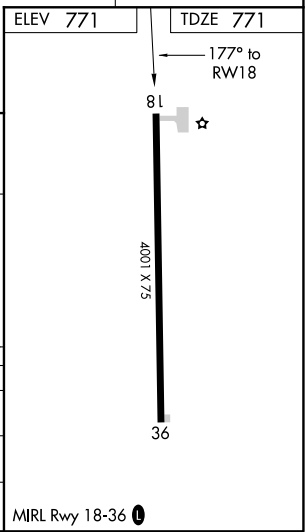

CATEGORY	A		B		C		D	
	LP	MDA	LP	MDA	LP	MDA	LP	MDA
LP MDA	1280-1	509 (600-1)					NA	
LNVA MDA	1420-1	649 (700-1)					NA	
Ⓢ CIRCLING	1420-1 649 (700-1)	1520-1 749 (800-1)					NA	

MIRL Rwy 18-36 0