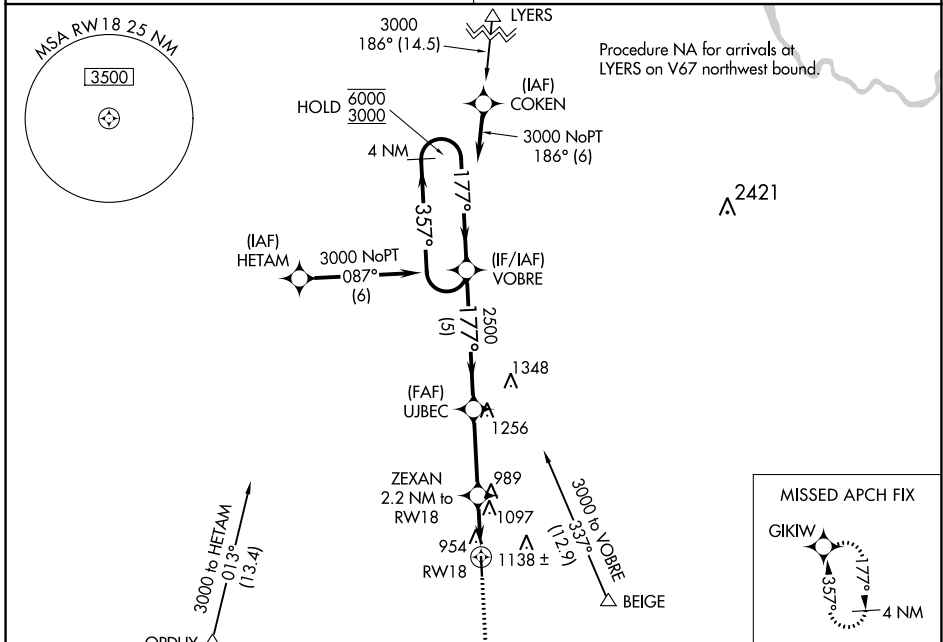

WAAS CH 45727 W18A	APP CRS 177°	Rwy Idg TDZE Apt Elev	4001 771 771

RNAV (GPS) RWY 18

BELLE PLAINE MUNI (T/ZT)

RNP APCH: ▼ ▲ NA	Rwy 18 helicopter visibility reduction below 3/4 SM NA. Use Vinton altimeter setting.	MISSED APPROACH: Climb to 3000 direct GIKW and hold.

CEDAR RAPIDS APP CON *	CTAF
119.7 266.8	122.9 0

NC-3, 08 SEP 2022 to 06 OCT 2022

NC-3, 08 SEP 2022 to 06 OCT 2022