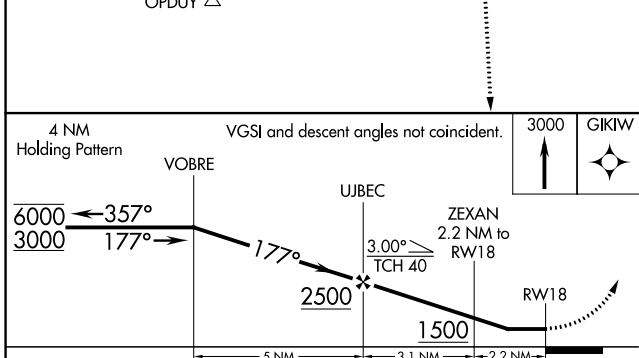

CATEGORY	A		B		C		D	
	LP	MDA	LP	MDA	LP	MDA	LP	MDA
LP MDA	1280-1	509 (600-1)					NA	
LNVA MDA	1420-1	649 (700-1)					NA	
Ⓢ CIRCLING	1420-1 649 (700-1)	1520-1 749 (800-1)					NA	

MIRL Rwy 18-36 0