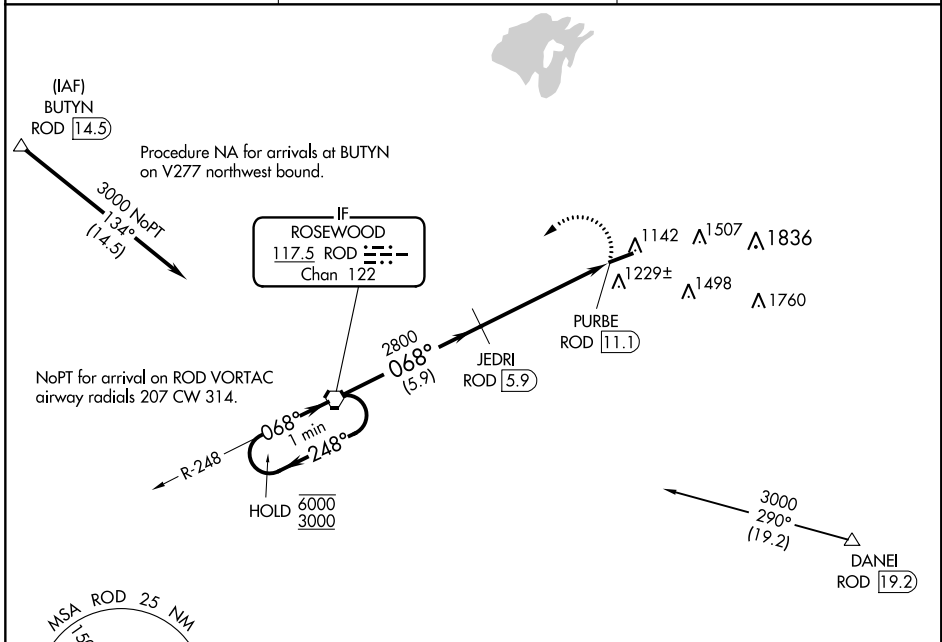

VORTAC ROD 117.5 Chan 122	APP CRS 068°	Rwy Idg TDZE 1112 Apt Elev 1122	5000 1112 1122
---	------------------------	---	---

VOR RWY 7

BELLEFONTAINE RGNL (EDJ)

DME required.		MISSED APPROACH: Climbing left turn to 3000 direct ROD VORTAC and hold.
AWOS-3 118.075	COLUMBUS APP CON 118.425 294.5	UNICOM 122.8 (CTAF) 0

EC-2, 08 SEP 2022 to 06 OCT 2022

EC-2, 08 SEP 2022 to 06 OCT 2022

MIRL Rwy 7-25 **0**
REIL Rwys 7 and 25 **0**