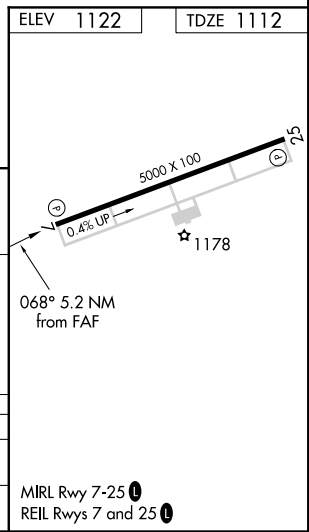

MIRL Rwy 7-25 **0**
REIL Rwys 7 and 25 **0**