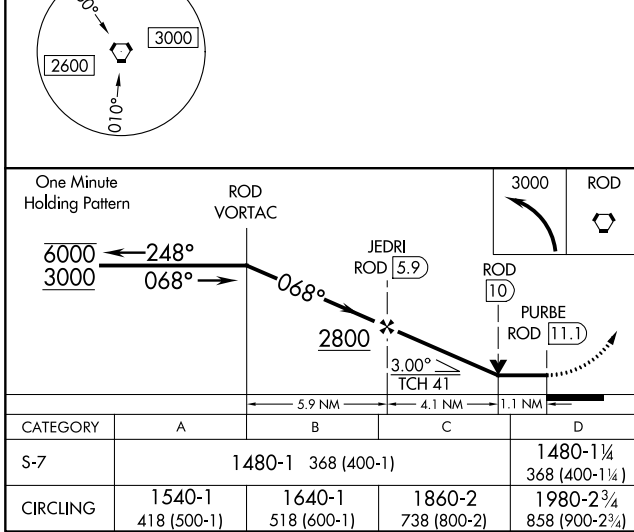

VORTAC ROD 117.5 Chan 122	APP CRS 068°	Rwy Idg TDZE 1112 Apt Elev 1122	5000 1112 1122
---	------------------------	---	---

VOR RWY 7

BELLEFONTAINE RGNL (EDJ)

DME required.		MISSED APPROACH: Climbing left turn to 3000 direct ROD VORTAC and hold.
AWOS-3 118.075	COLUMBUS APP CON 118.425 294.5	UNICOM 122.8 (CTAF) 0

EC-2, 08 SEP 2022 to 06 OCT 2022

EC-2, 08 SEP 2022 to 06 OCT 2022

MIRL Rwy 7-25 **0**
REIL Rwys 7 and 25 **0**