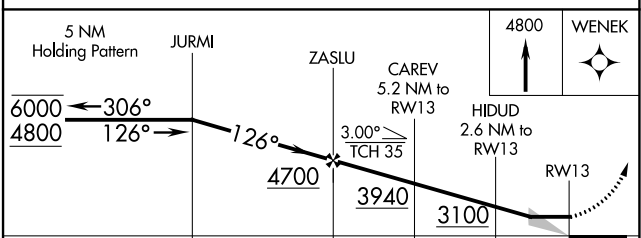

APP CRS	Rwy Idg	4200
126°	TDZE	2249
	Apt Elev	2249

RNAV (GPS) RWY 13

DUNN COUNTY WEYDAHL FLD (9Y1)

RNP APCH:

▽ Use Watford City altimeter setting, when not received, use Dickinson altimeter setting; increase all MDA's 40 feet and Cat C visibility 1/8 SM. Increase Circling visibility Cat C 1/4 SM.

▲ NA

MISSED APPROACH: Climb to 4800 direct WENEK and hold.

MINNEAPOLIS CENTER
124.25 236.825

CTAF
122.90

NC-1, 08 SEP 2022 to 06 OCT 2022

NC-1, 08 SEP 2022 to 06 OCT 2022

ELEV 2249	TDZE 2249
-----------	-----------