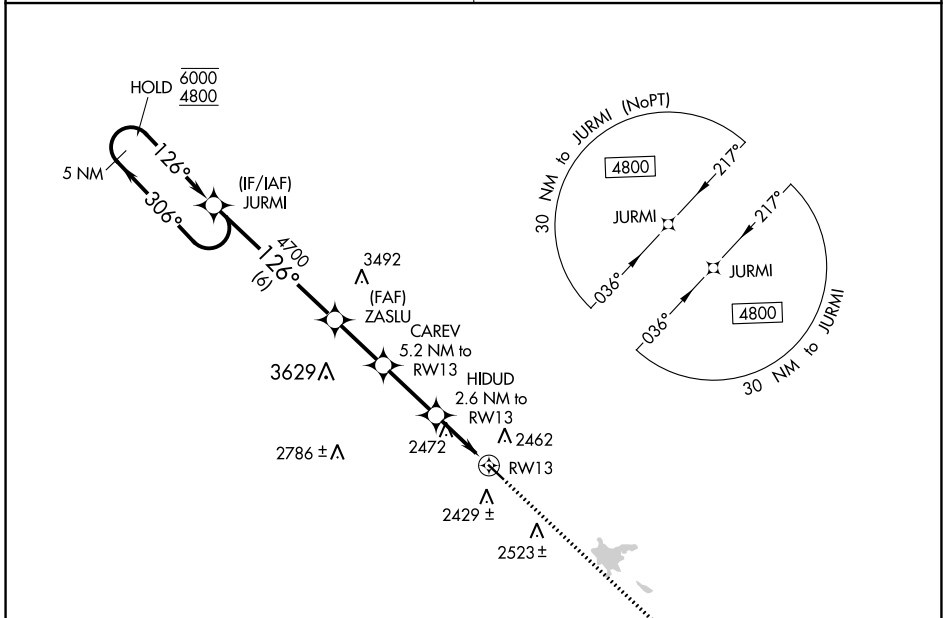

APP CRS	Rwy Idg	4200
126°	TDZE	2249
	Apt Elev	2249

RNAV (GPS) RWY 13

DUNN COUNTY WEYDAHL FLD (9Y1)

RNP APCH:

▽ Use Watford City altimeter setting, when not received, use Dickinson altimeter setting; increase all MDA's 40 feet and Cat C visibility 1/8 SM. Increase Circling visibility Cat C 1/4 SM.

▲ NA

MISSED APPROACH: Climb to 4800 direct WENEK and hold.

MINNEAPOLIS CENTER
124.25 236.825

CTAF
122.90

NC-1, 08 SEP 2022 to 06 OCT 2022

NC-1, 08 SEP 2022 to 06 OCT 2022

ELEV 2249	TDZE 2249
-----------	-----------

CATEGORY	A	B	C	D
LNNAV MDA	2820-1	571 (600-1)	2820-1½ 571 (600-1½)	NA
C CIRCLING	2880-1 631 (700-1)	2900-1 651 (700-1)	2960-2 711 (800-1)	NA