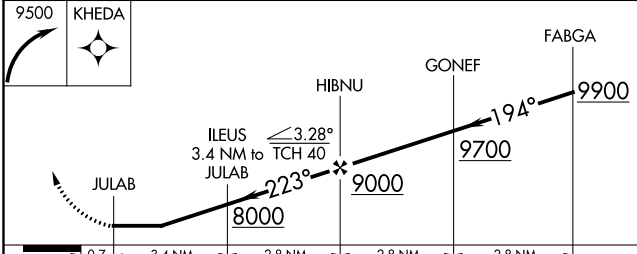

MISSED APPROACH: Climbing right turn to 9500
 direct KHEDA and hold, continue climb-in-hold to
 9500.

AWOS-3PT
119.425

DENVER CENTER
120.475 235.975

CTAF
122.9

NW-1, 08 SEP 2022 to 06 OCT 2022

NW-1, 08 SEP 2022 to 06 OCT 2022