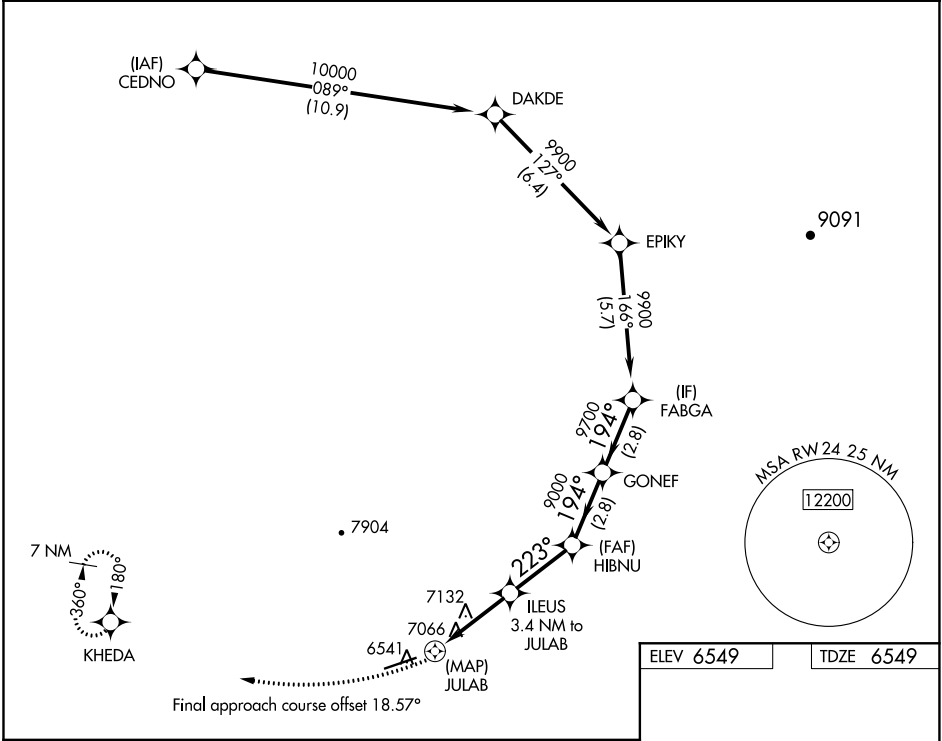

WAAS CH 60942 W24A	APP CRS 223°	Rwy Idg TDZE Apt Elev	7000 6549 6549
--	------------------------	-----------------------------	---

RNAV (GPS) RWY 24

DIXON (DWX)

⚠ Rwy 24 helicopter visibility reduction below 1 SM NA.
⚠ DME/DME RNP-0.3 NA. Straight-in Rwy 24 NA at night,
 Circling Rwy 24 NA at night.

MISSED APPROACH: Climbing right turn to 9500
 direct KHEDA and hold, continue climb-in-hold to
 9500.

AWOS-3PT
119.425

DENVER CENTER
120.475 235.975

CTAF
122.9

NW-1, 08 SEP 2022 to 06 OCT 2022

NW-1, 08 SEP 2022 to 06 OCT 2022

ELEV 6549	TDZE 6549
-----------	-----------

CATEGORY	A	B	C	D
LP MDA	7400-1 851 (900-1)	7400-1¼ 851 (900-1¼)	7400-2½	851 (900-2½)
LNAV MDA	7420-1 871 (900-1)	7420-1¼ 871 (900-1¼)	7420-2½	871 (900-2½)
C CIRCLING	7420-1¼	871 (900-1¼)	7440-2¾ 891 (900-2¾)	7900-3 1351 (1400-3)