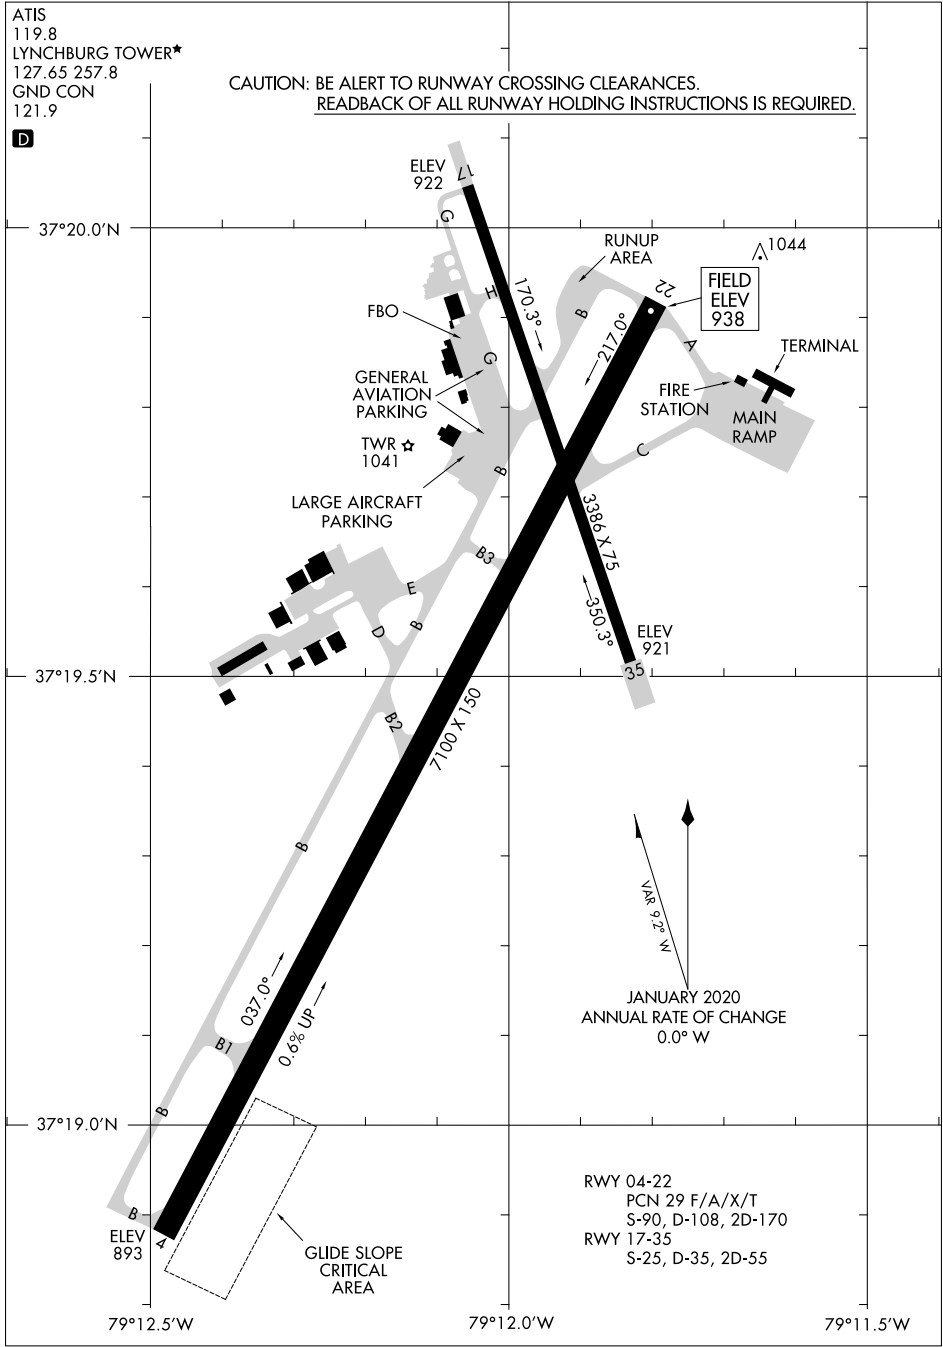

20086 **AIRPORT DIAGRAM** LYNCHBURG RGNL/PRESTON GLENN FLD (LYH) LYNCHBURG, VIRGINIA
 AL-499 (FAA)

ATIS
 119.8
 LYNCHBURG TOWER*
 127.65 257.8
 GND CON
 121.9

CAUTION: BE ALERT TO RUNWAY CROSSING CLEARANCES.
READBACK OF ALL RUNWAY HOLDING INSTRUCTIONS IS REQUIRED.

NE-3, 03 NOV 2022 to 01 DEC 2022

NE-3, 03 NOV 2022 to 01 DEC 2022

AIRPORT DIAGRAM LYNCHBURG, VIRGINIA
 20086 LYNCHBURG RGNL/PRESTON GLENN FLD (LYH)

RWY 04-22
 PCN 29 F/A/X/T
 S-90, D-108, 2D-170
 RWY 17-35
 S-25, D-35, 2D-55